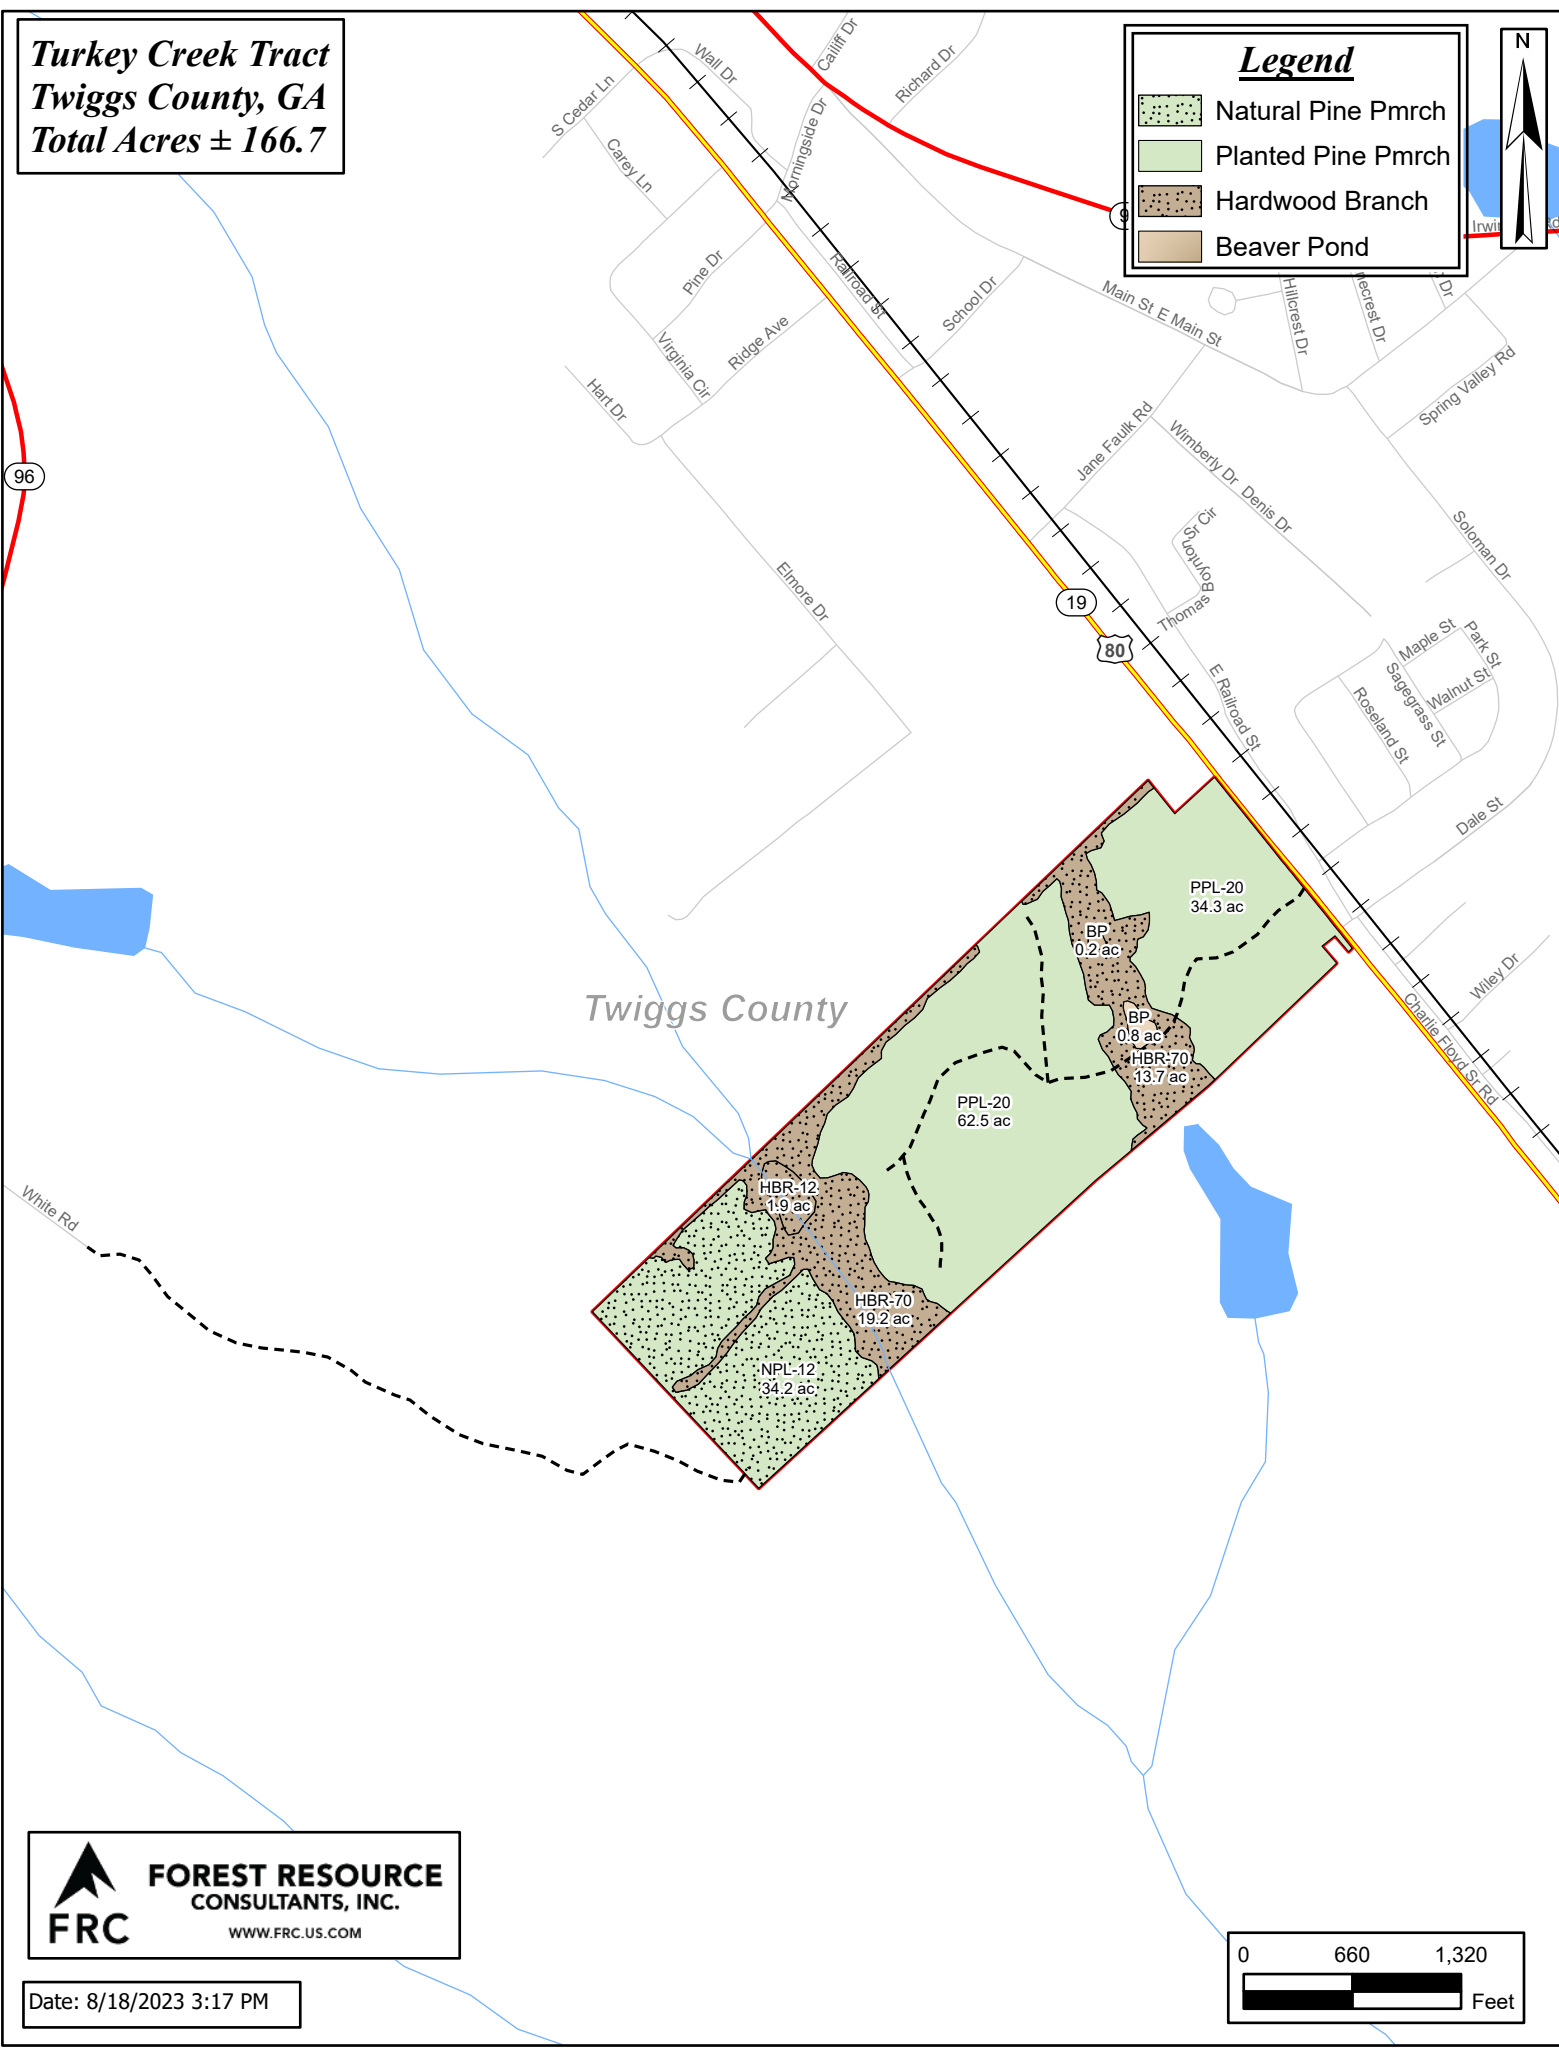

Turkey Creek Tract
Twiggs County, GA
Total Acres ± 166.7

Legend

-  Natural Pine Pmrch
-  Planted Pine Pmrch
-  Hardwood Branch
-  Beaver Pond

Twiggs County

 **FOREST RESOURCE CONSULTANTS, INC.**
 WWW.FRC.US.COM

Date: 8/18/2023 3:17 PM