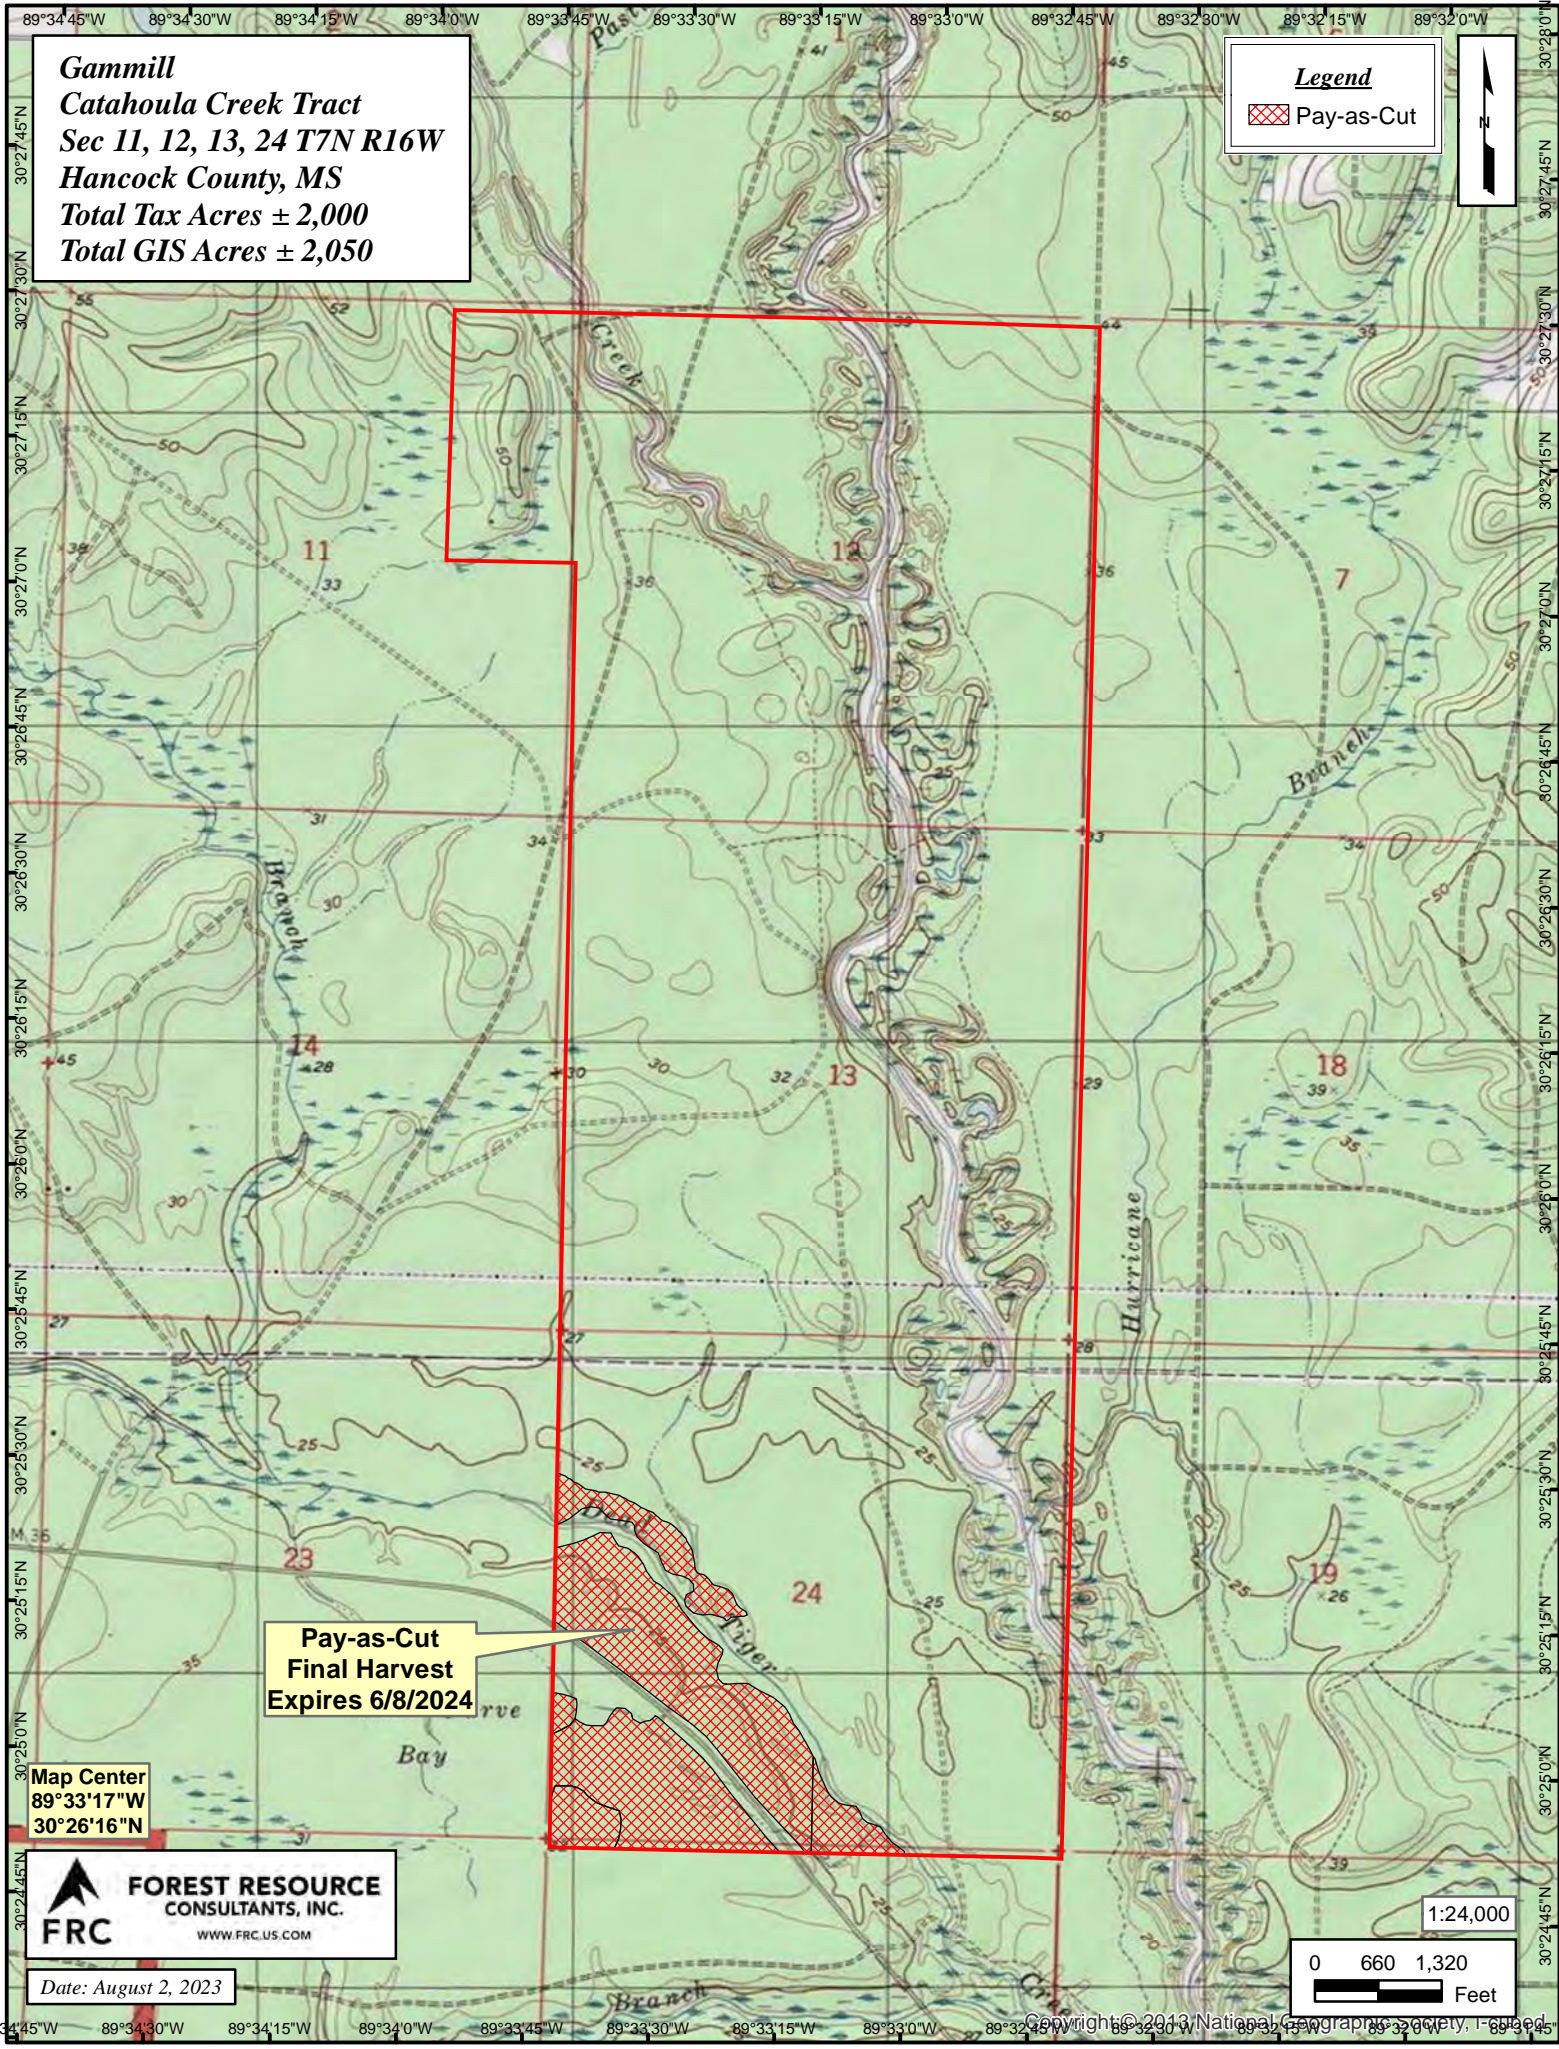

**Gammill
Catahoula Creek Tract
Sec 11, 12, 13, 24 T7N R16W
Hancock County, MS
Total Tax Acres ± 2,000
Total GIS Acres ± 2,050**

Legend
[Cross-hatched box] Pay-as-Cut

**Pay-as-Cut
Final Harvest
Expires 6/8/2024**

**Map Center
89°33'17"W
30°26'16"N**

FRC
**FOREST RESOURCE
CONSULTANTS, INC.**
WWW.FRC.US.COM

Date: August 2, 2023

1:24,000