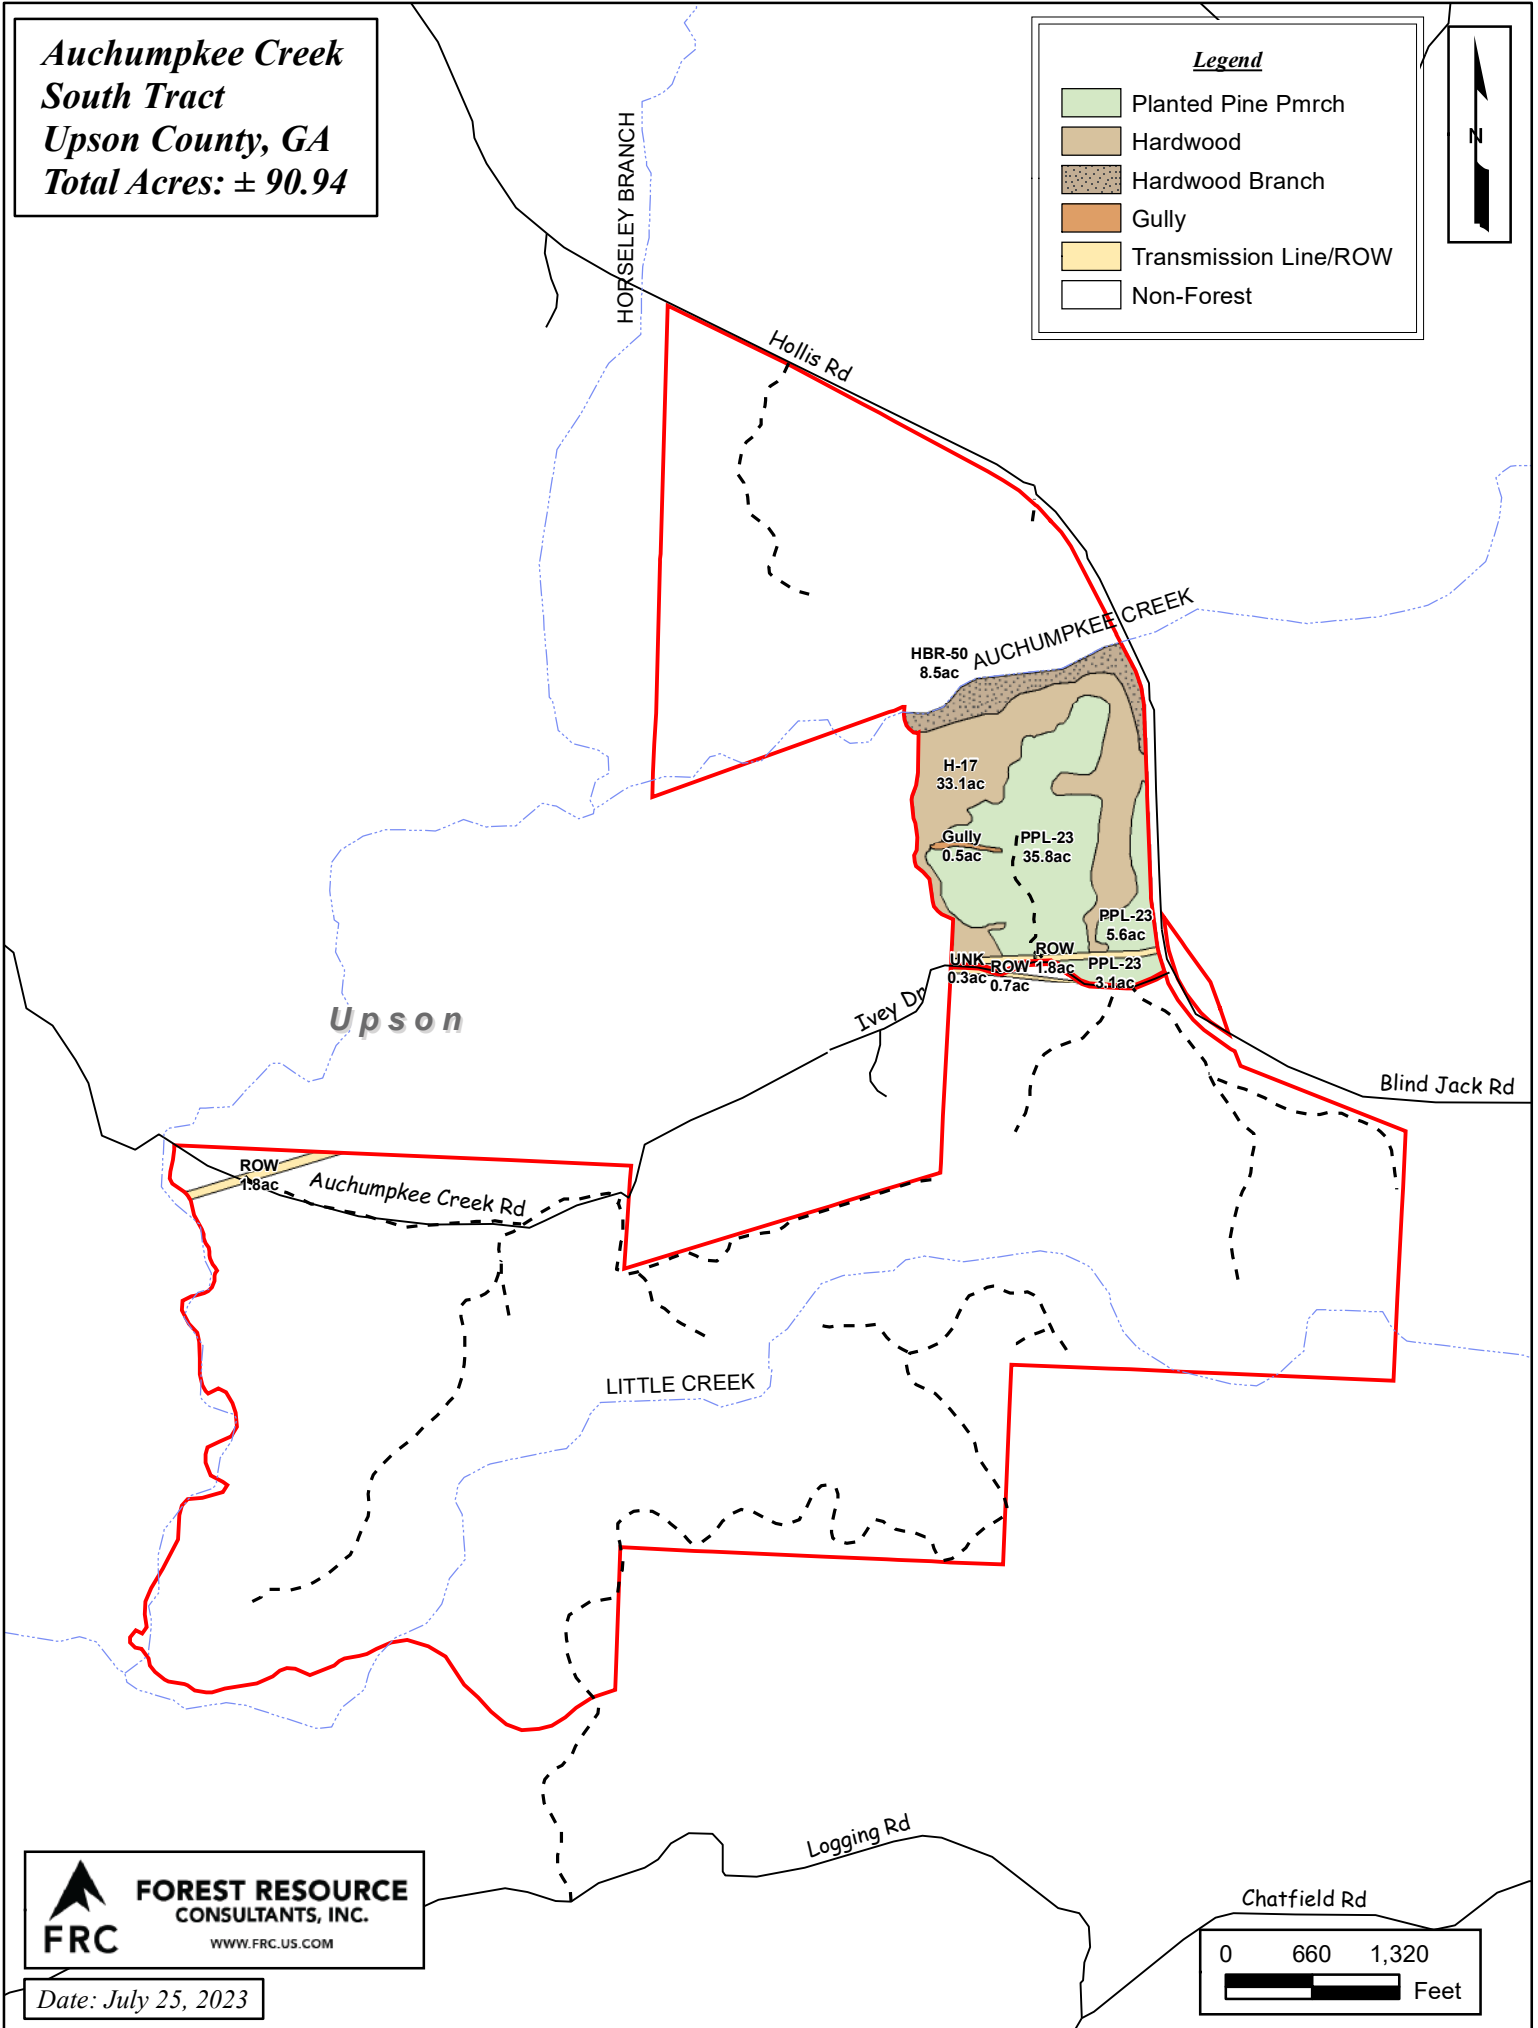

**Auchumpkee Creek
South Tract
Upson County, GA
Total Acres: ± 90.94**

Legend

- Planted Pine Pmrch
- Hardwood
- Hardwood Branch
- Gully
- Transmission Line/ROW
- Non-Forest

FRC FOREST RESOURCE CONSULTANTS, INC.
WWW.FRC.US.COM

Date: July 25, 2023

Chatfield Rd

0 660 1,320
Feet