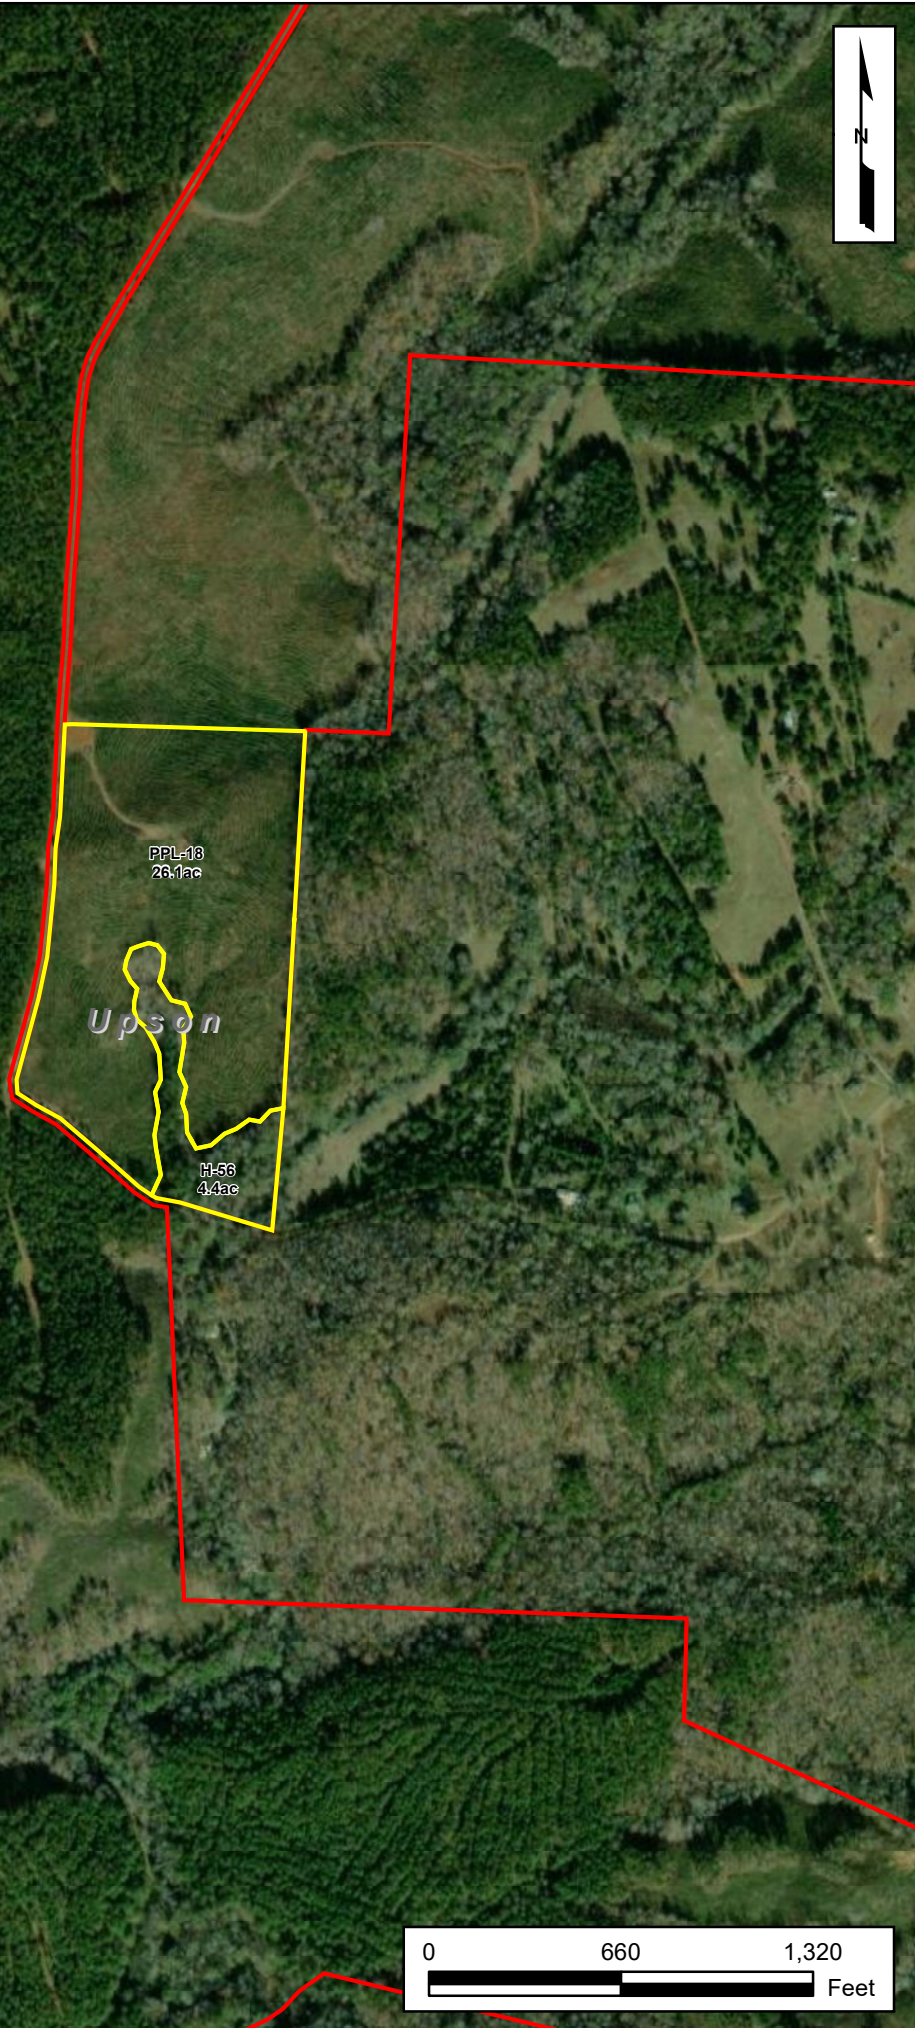

Bell Creek Tract
Upson County, GA
Total Acres: ± 30.39

PPL-18
28.1ac

Upson

H-56
4.4ac

FOREST RESOURCE
CONSULTANTS, INC.
WWW.FRC.US.COM

Date: September 18, 2023