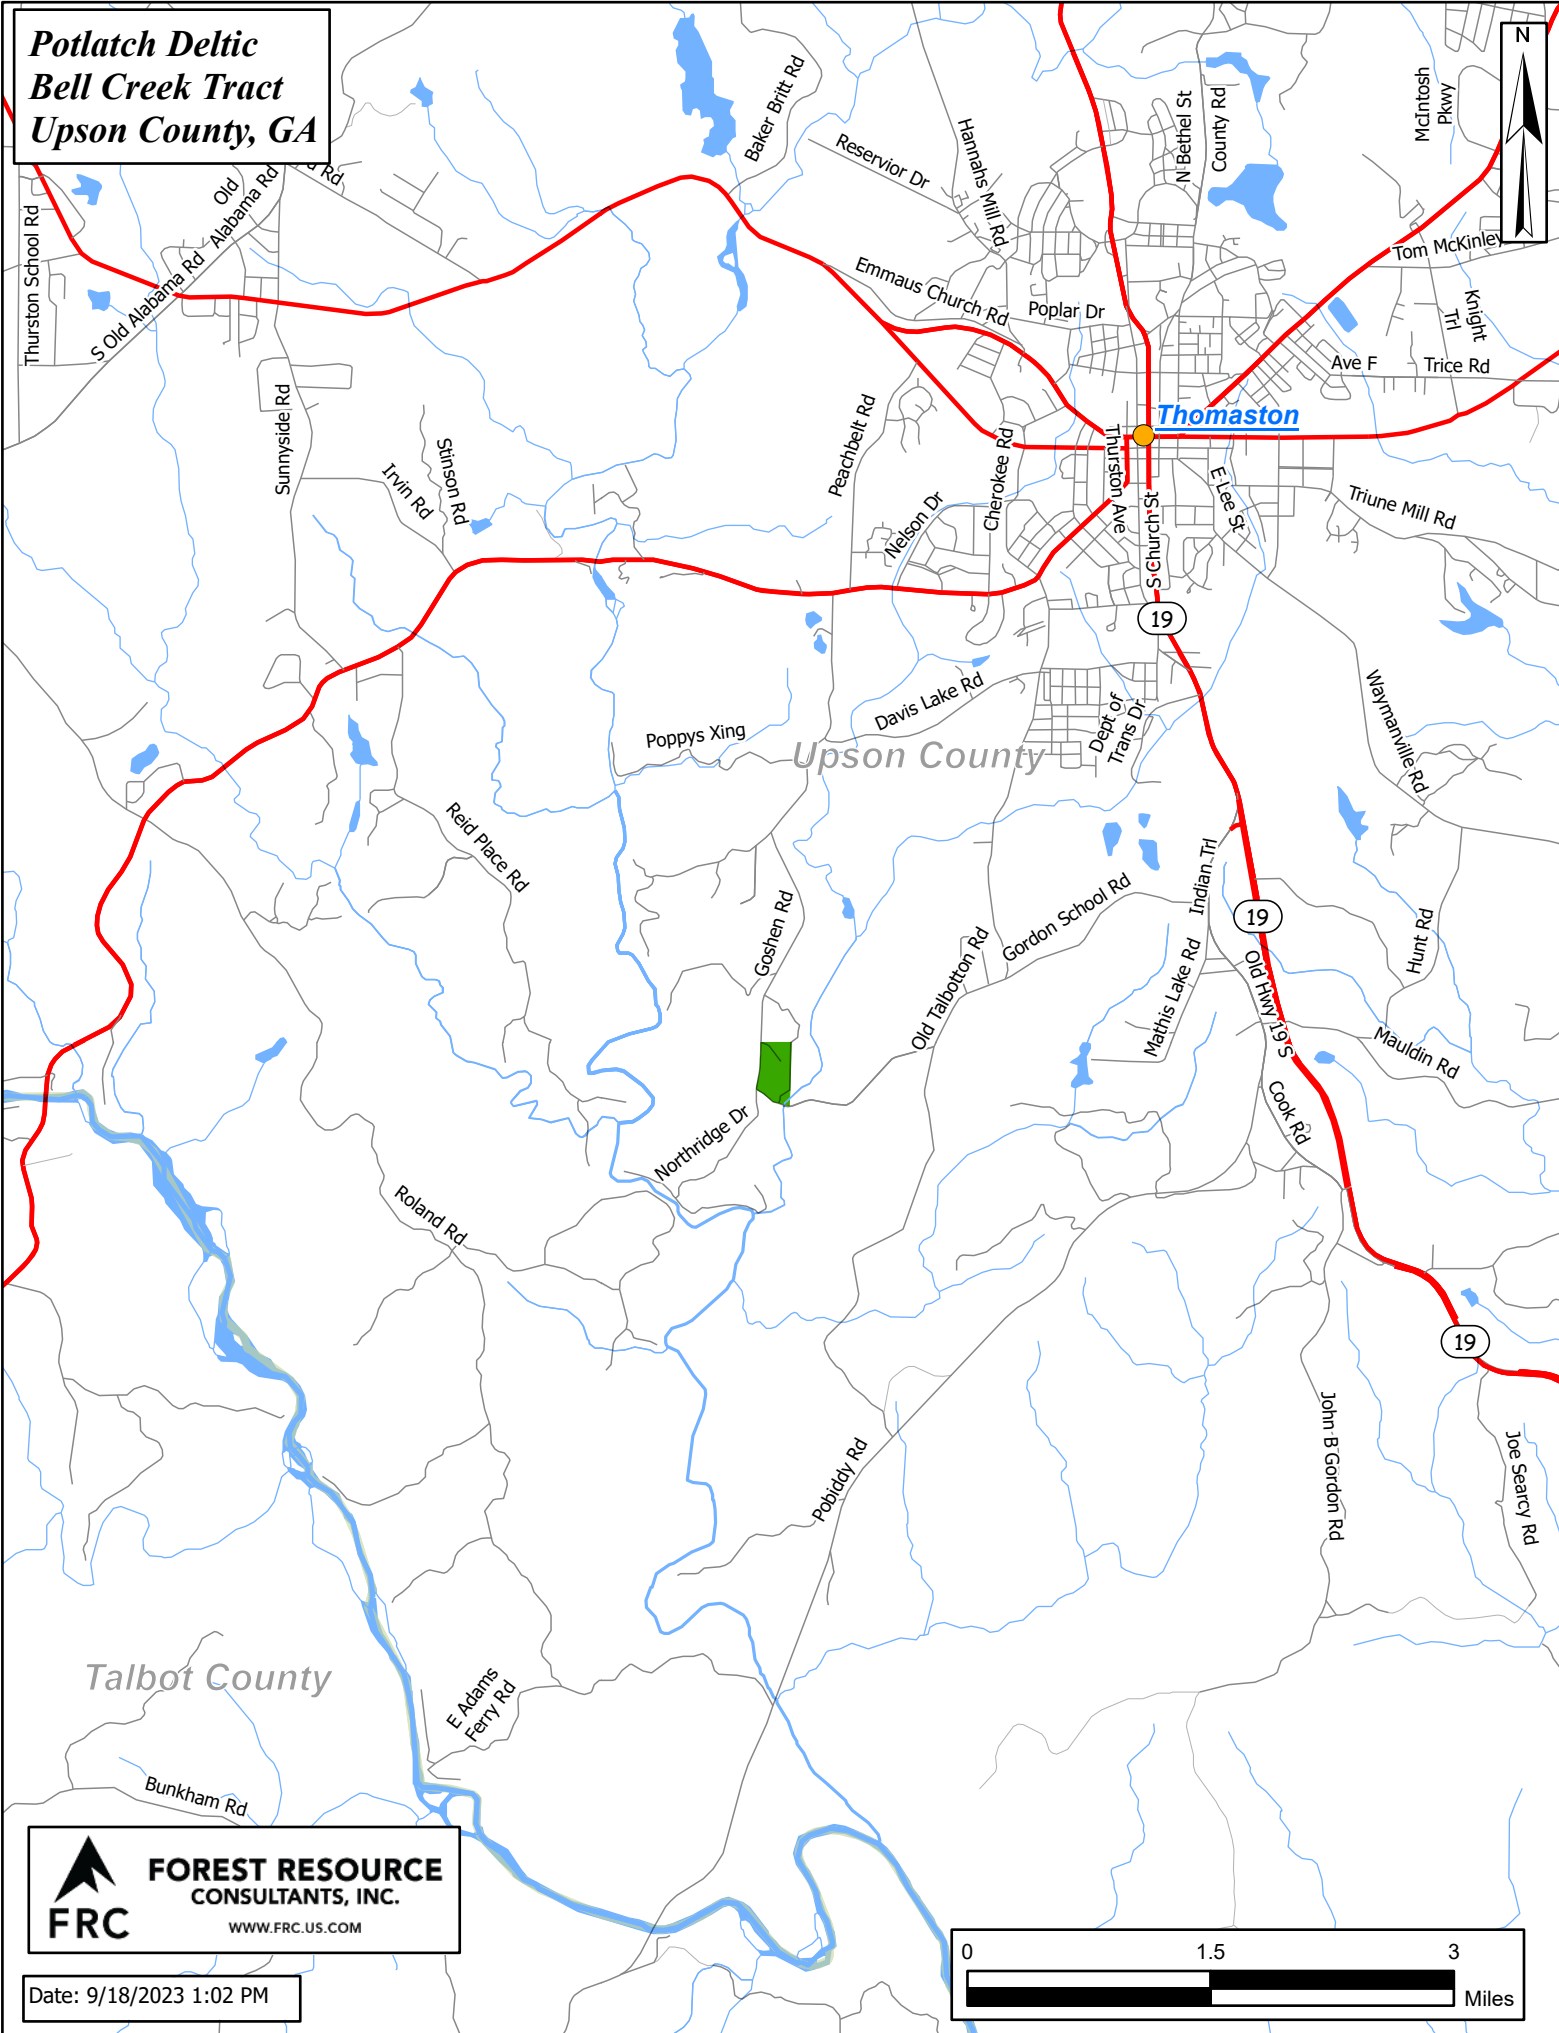

**Potlatch Deltic
Bell Creek Tract
Upson County, GA**

FRC
**FOREST RESOURCE
CONSULTANTS, INC.**
WWW.FRC.US.COM

Date: 9/18/2023 1:02 PM