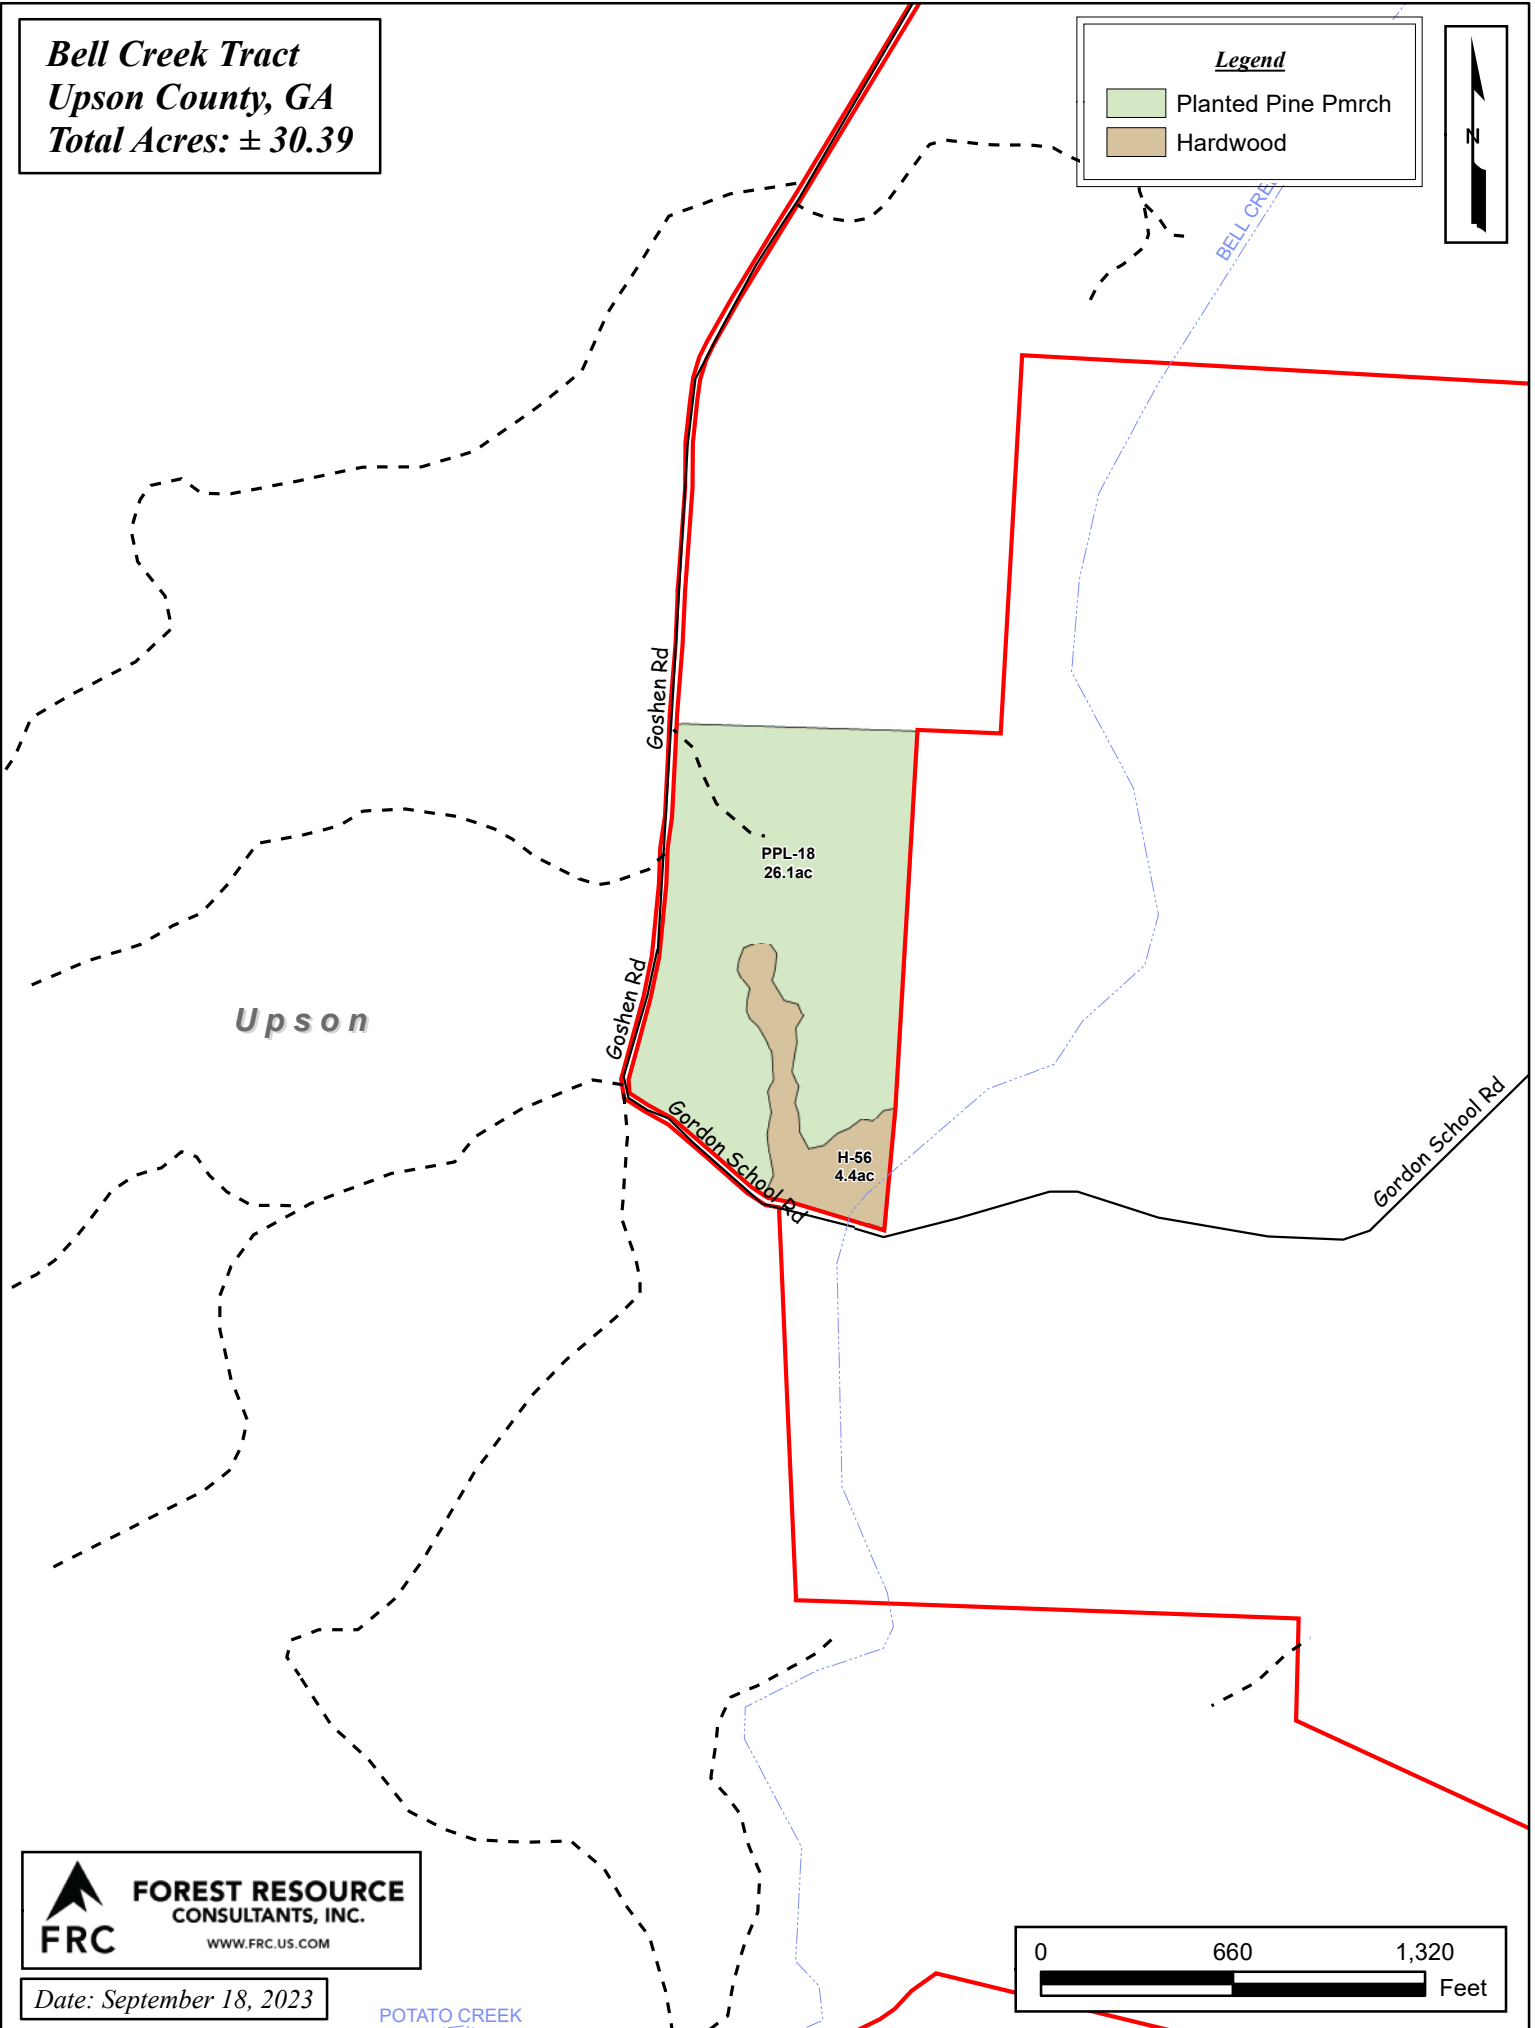

**Bell Creek Tract**  
**Upson County, GA**  
**Total Acres: ± 30.39**

**Legend**

- Planted Pine Pmrch
- Hardwood

 **FOREST RESOURCE**  
CONSULTANTS, INC.  
WWW.FRC.US.COM

Date: September 18, 2023

POTATO CREEK