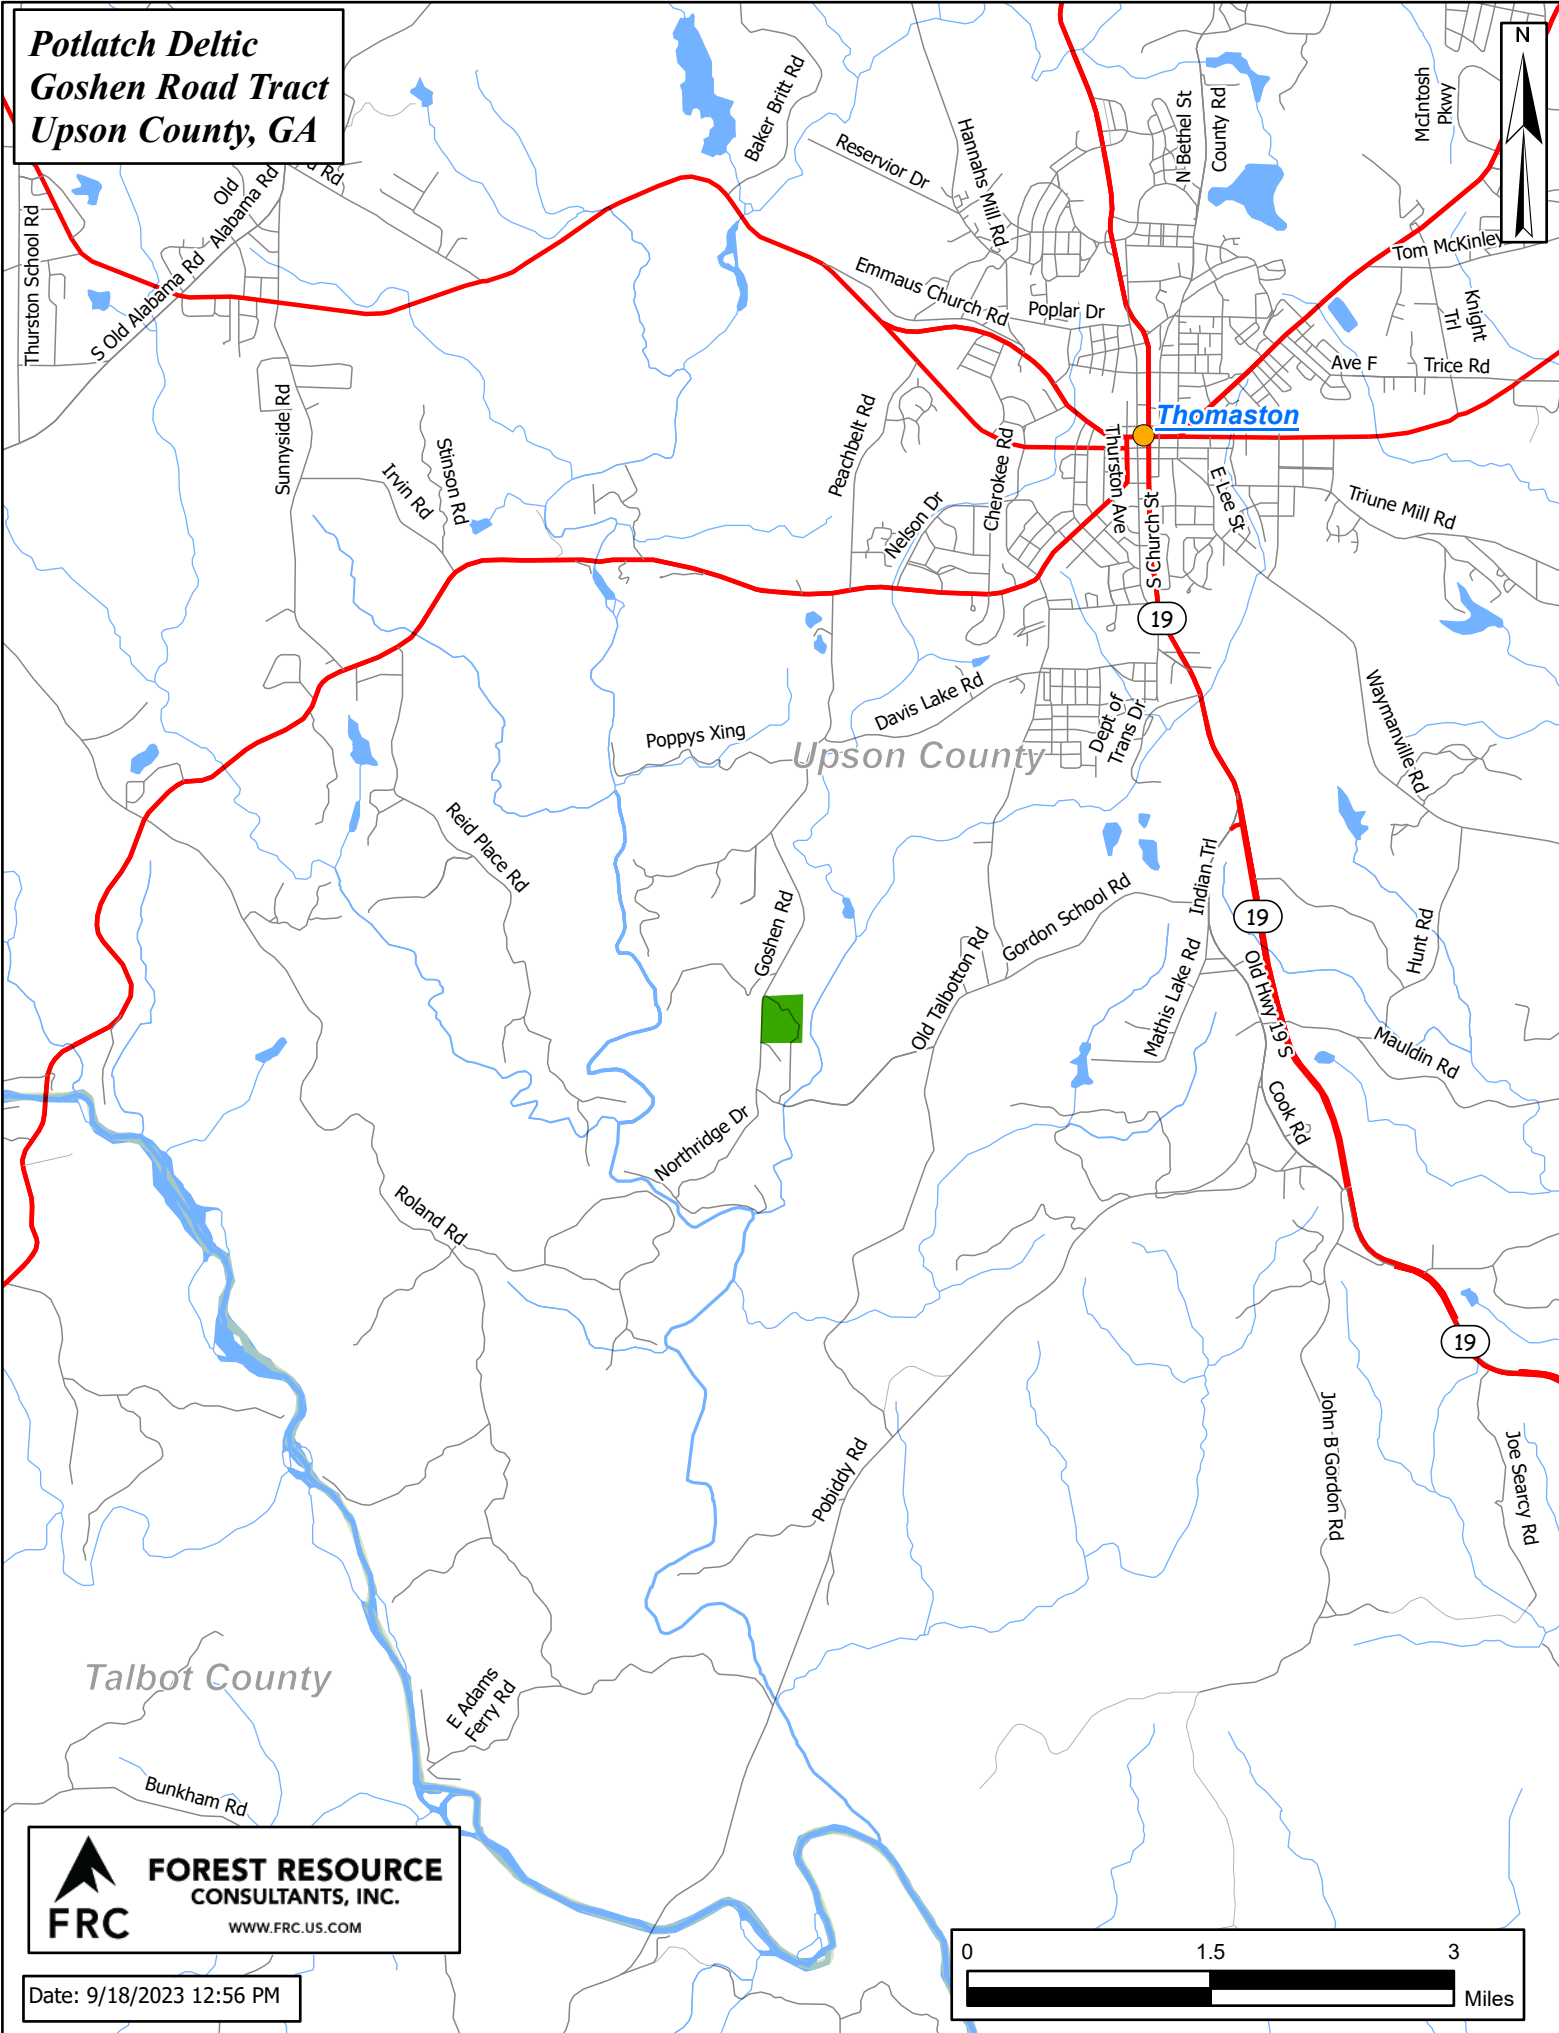

**Potlatch Deltic  
Goshen Road Tract  
Upson County, GA**

 **FOREST RESOURCE  
CONSULTANTS, INC.**  
WWW.FRC.US.COM

Date: 9/18/2023 12:56 PM