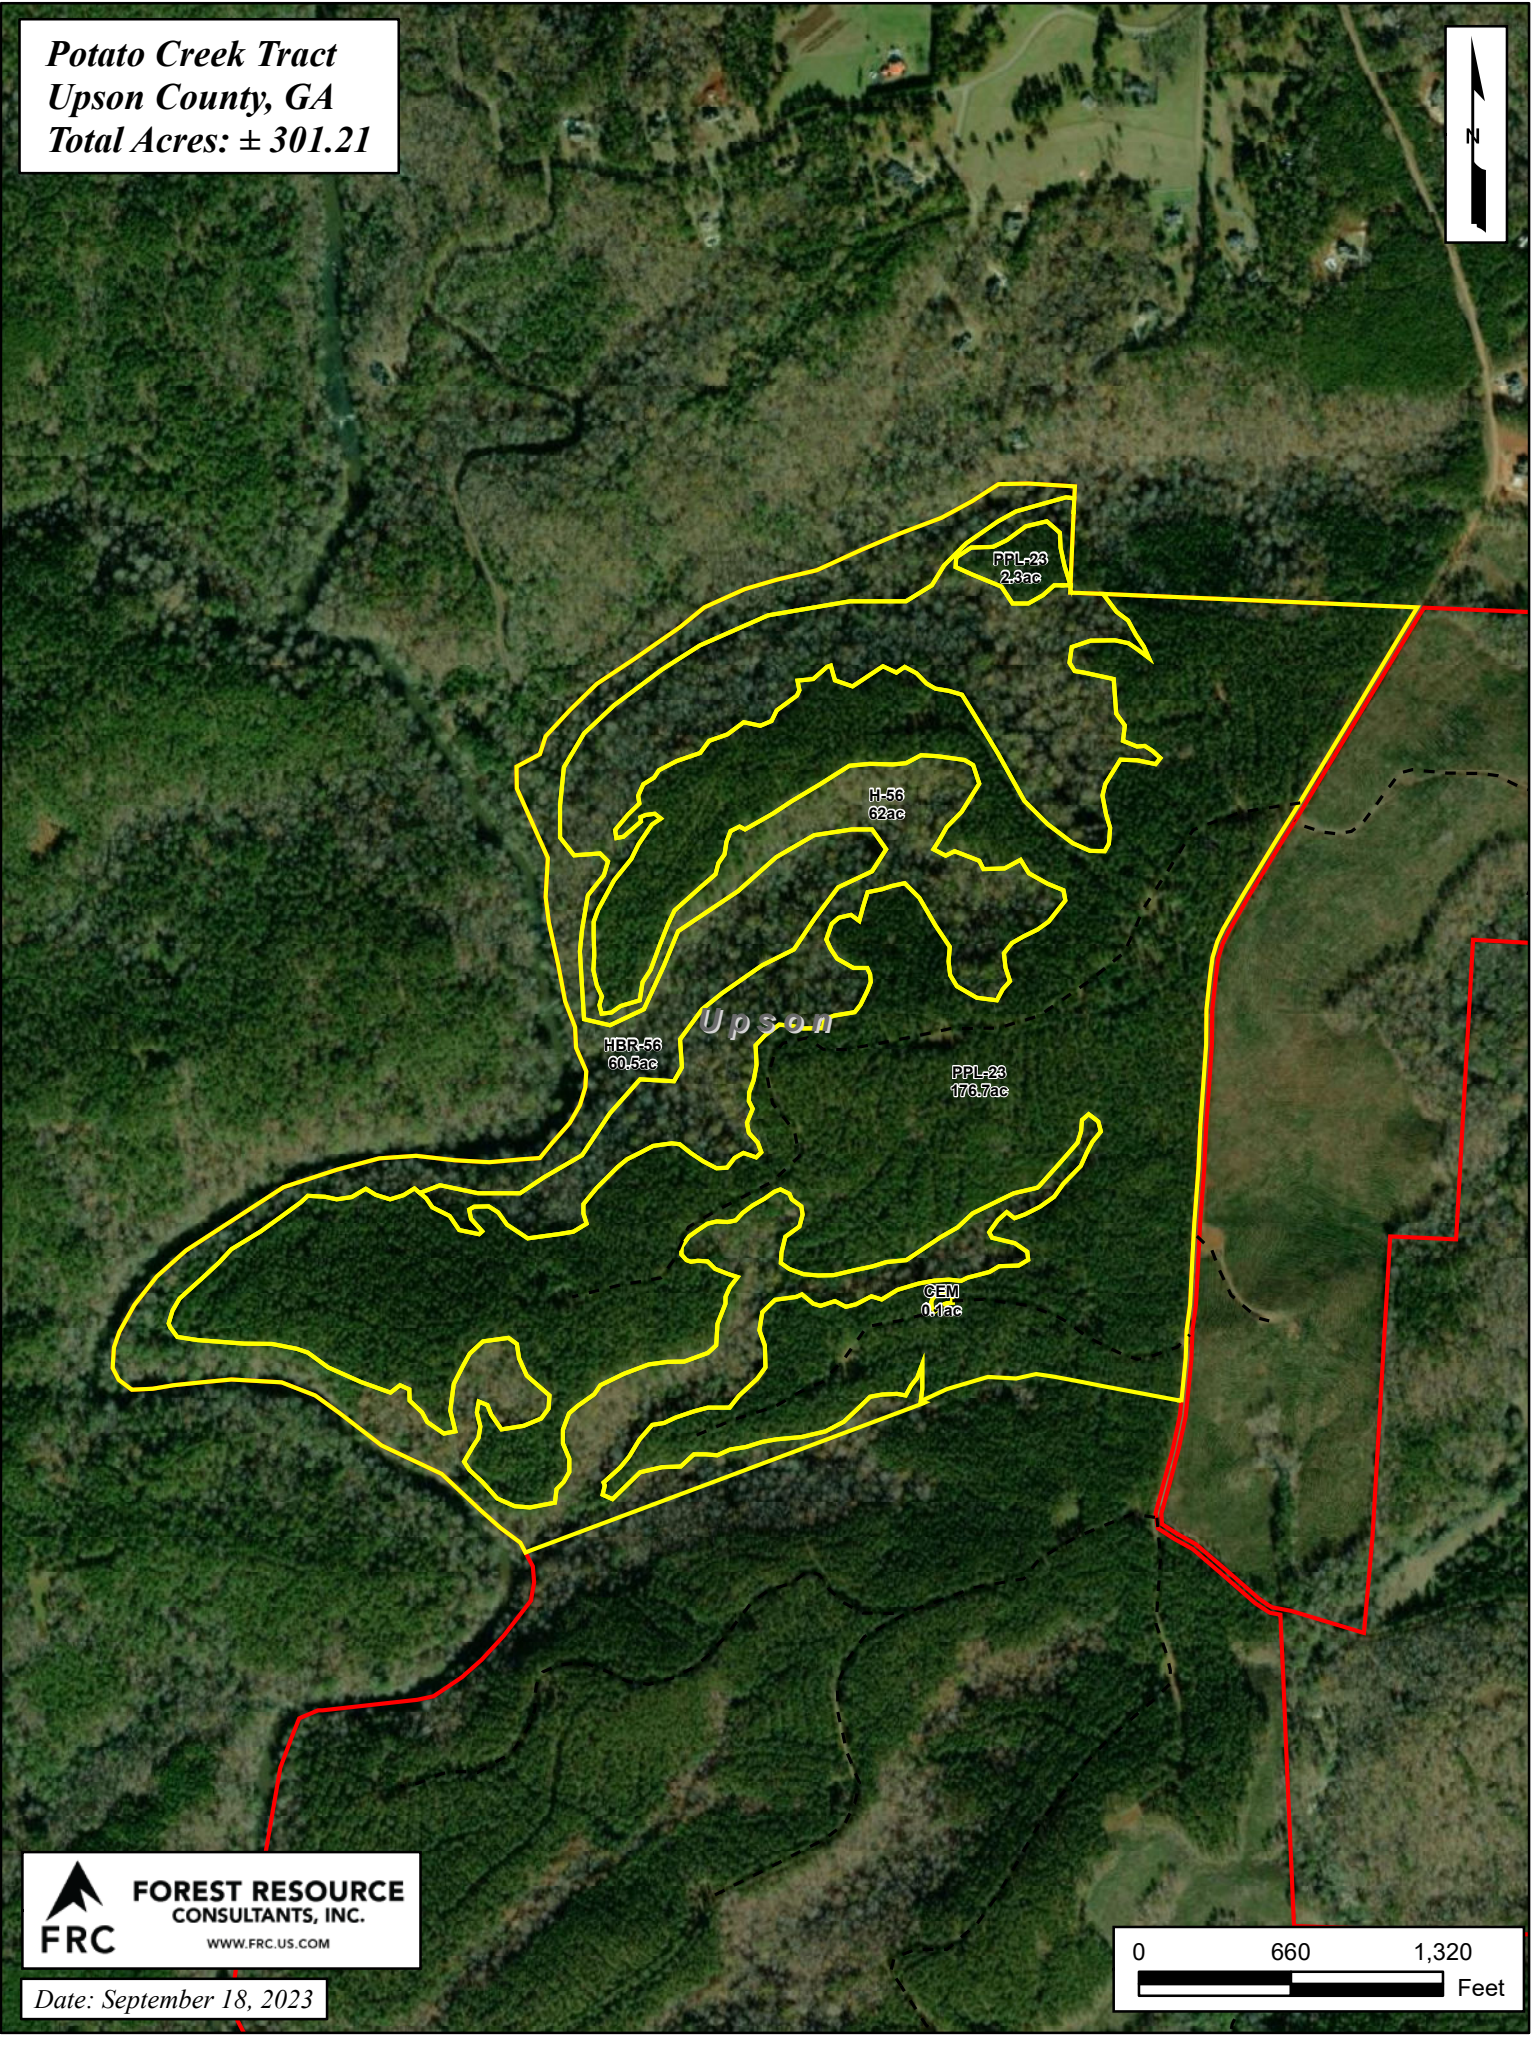

Potato Creek Tract
Upson County, GA
Total Acres: ± 301.21

Date: September 18, 2023