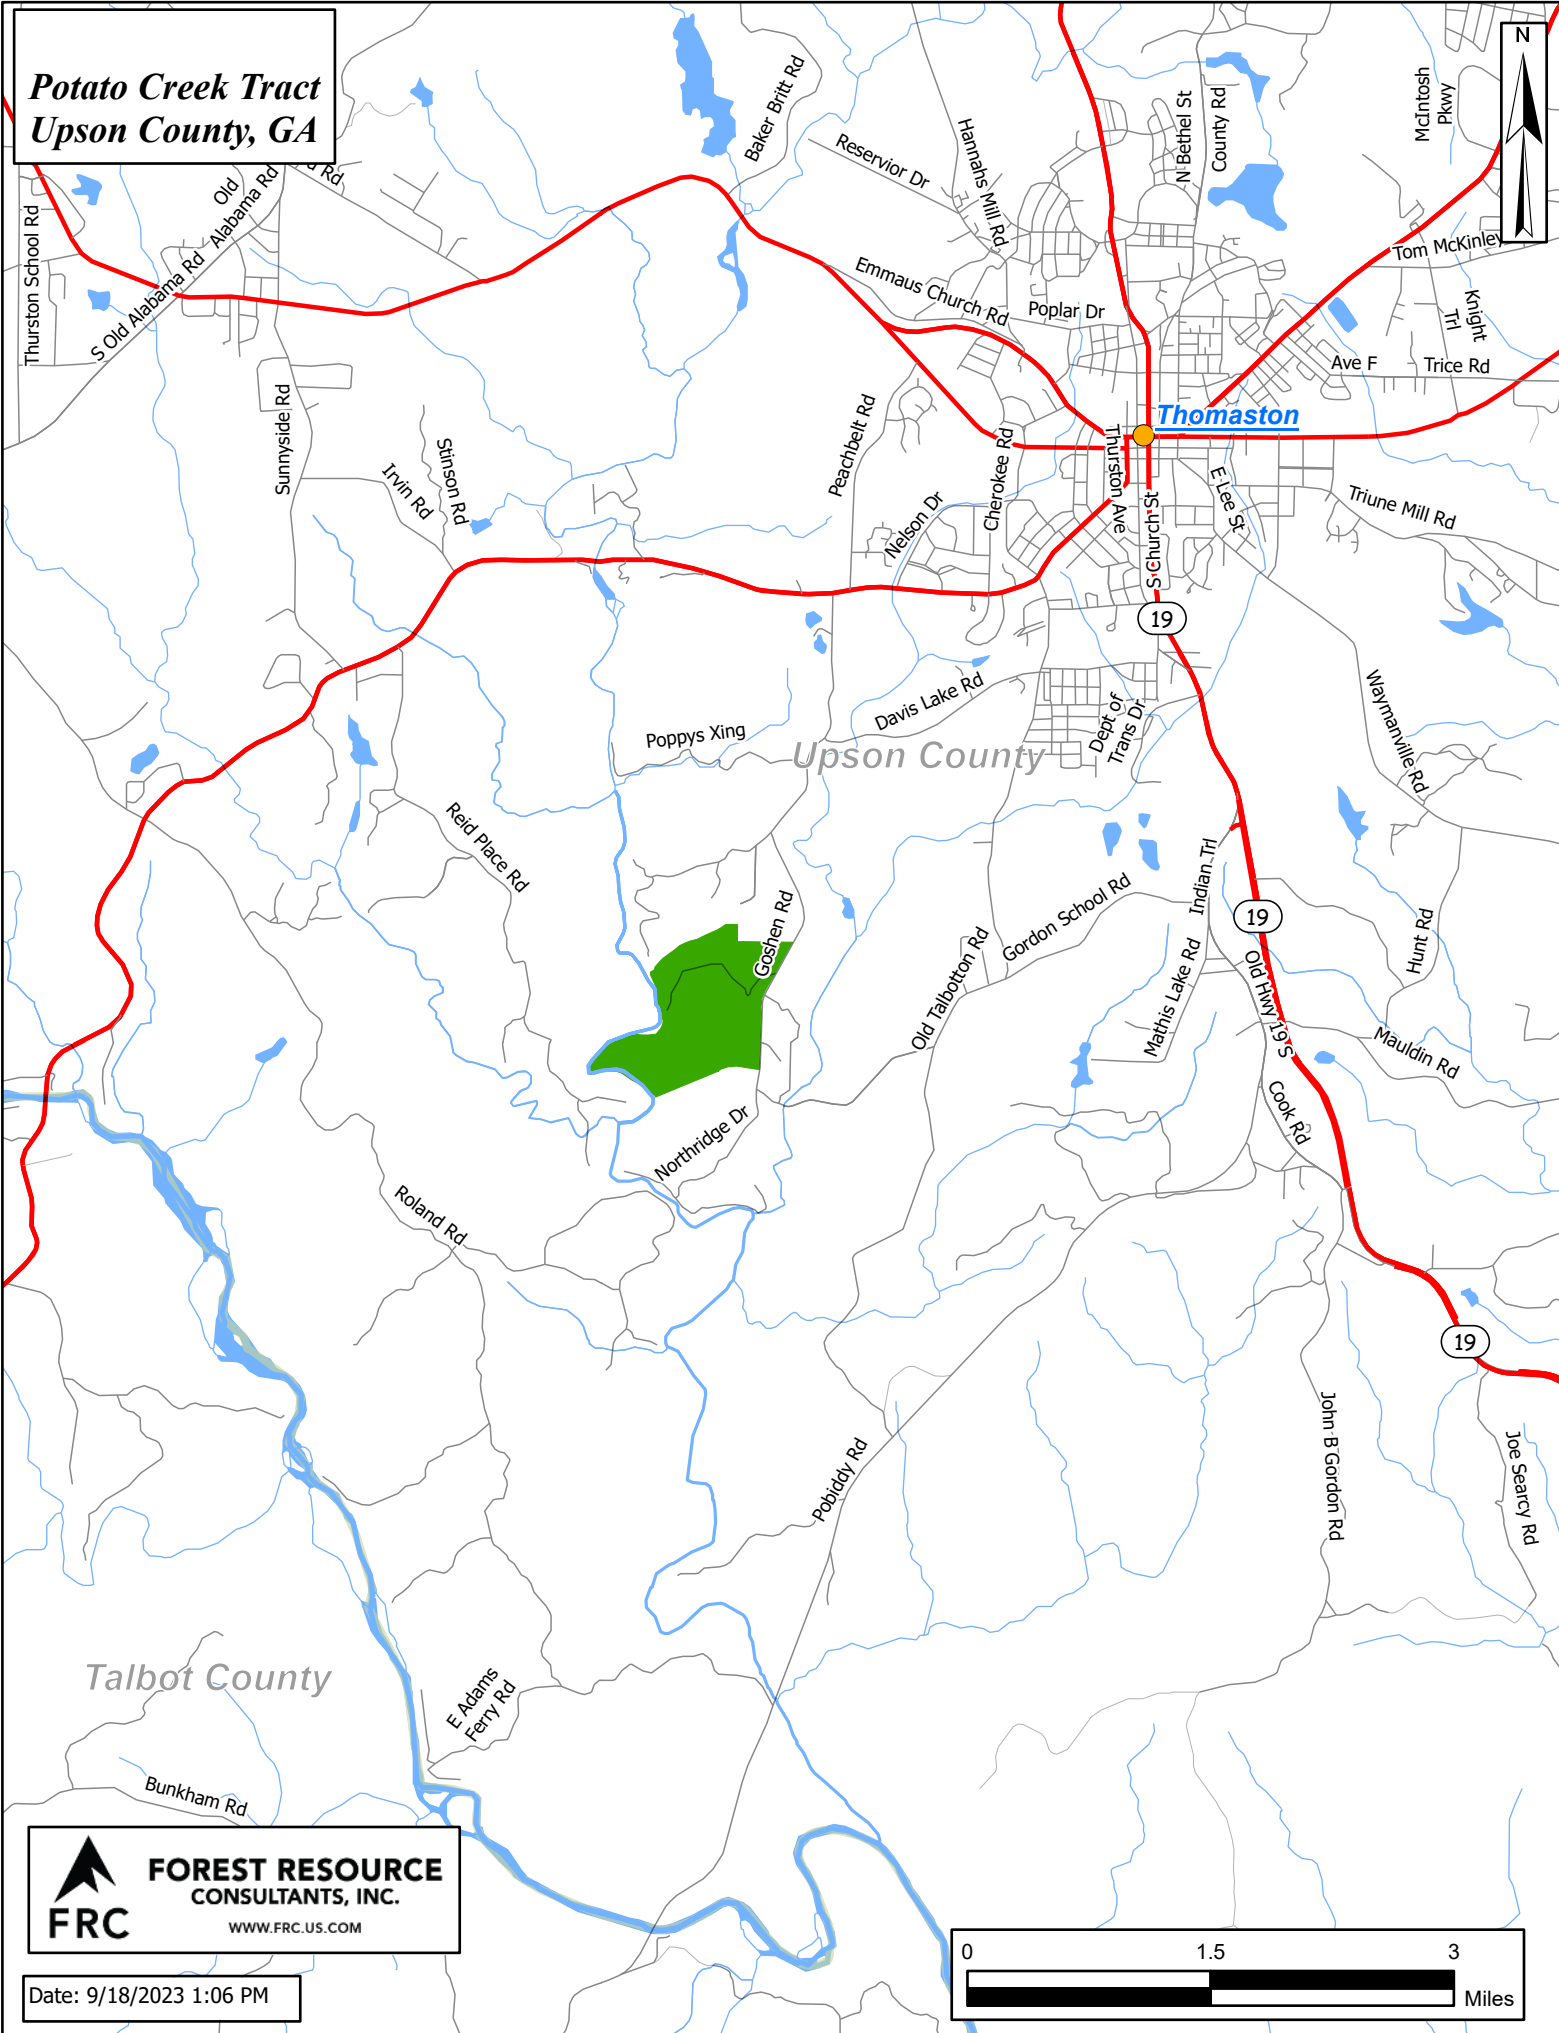

**Potato Creek Tract
Upson County, GA**

Thomaston

19

19

19

**FOREST RESOURCE
CONSULTANTS, INC.**
WWW.FRC.US.COM

Date: 9/18/2023 1:06 PM