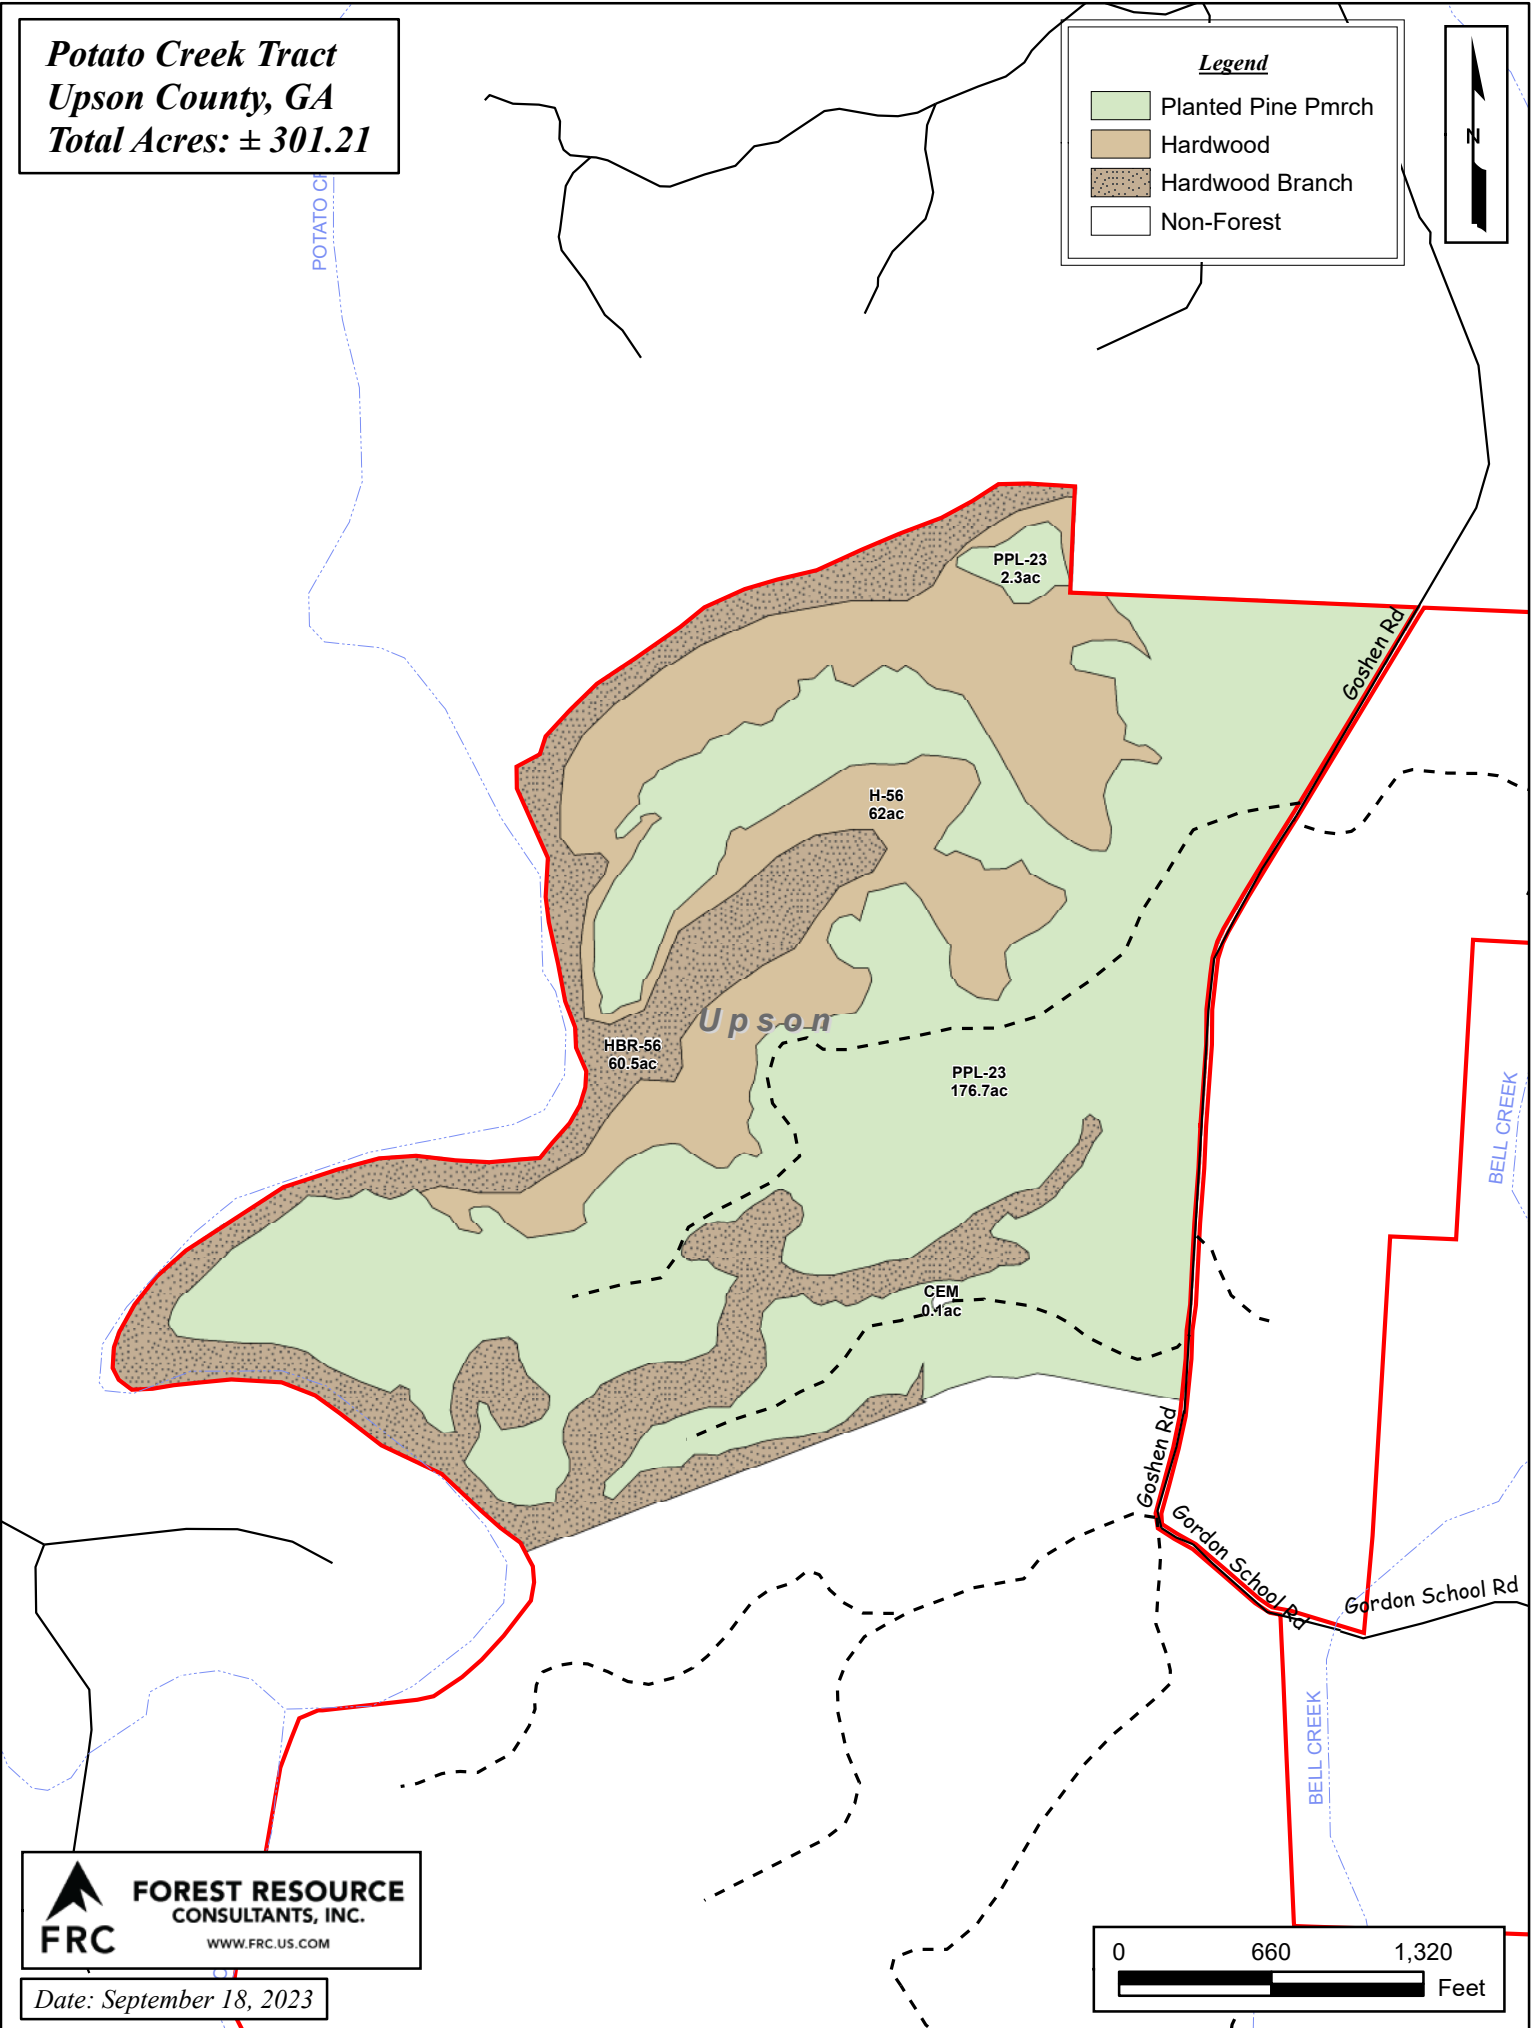

Potato Creek Tract
Upson County, GA
Total Acres: ± 301.21

Legend

- Planted Pine Pmrch
- Hardwood
- Hardwood Branch
- Non-Forest

 **FOREST RESOURCE CONSULTANTS, INC.**
WWW.FRC.US.COM

Date: September 18, 2023