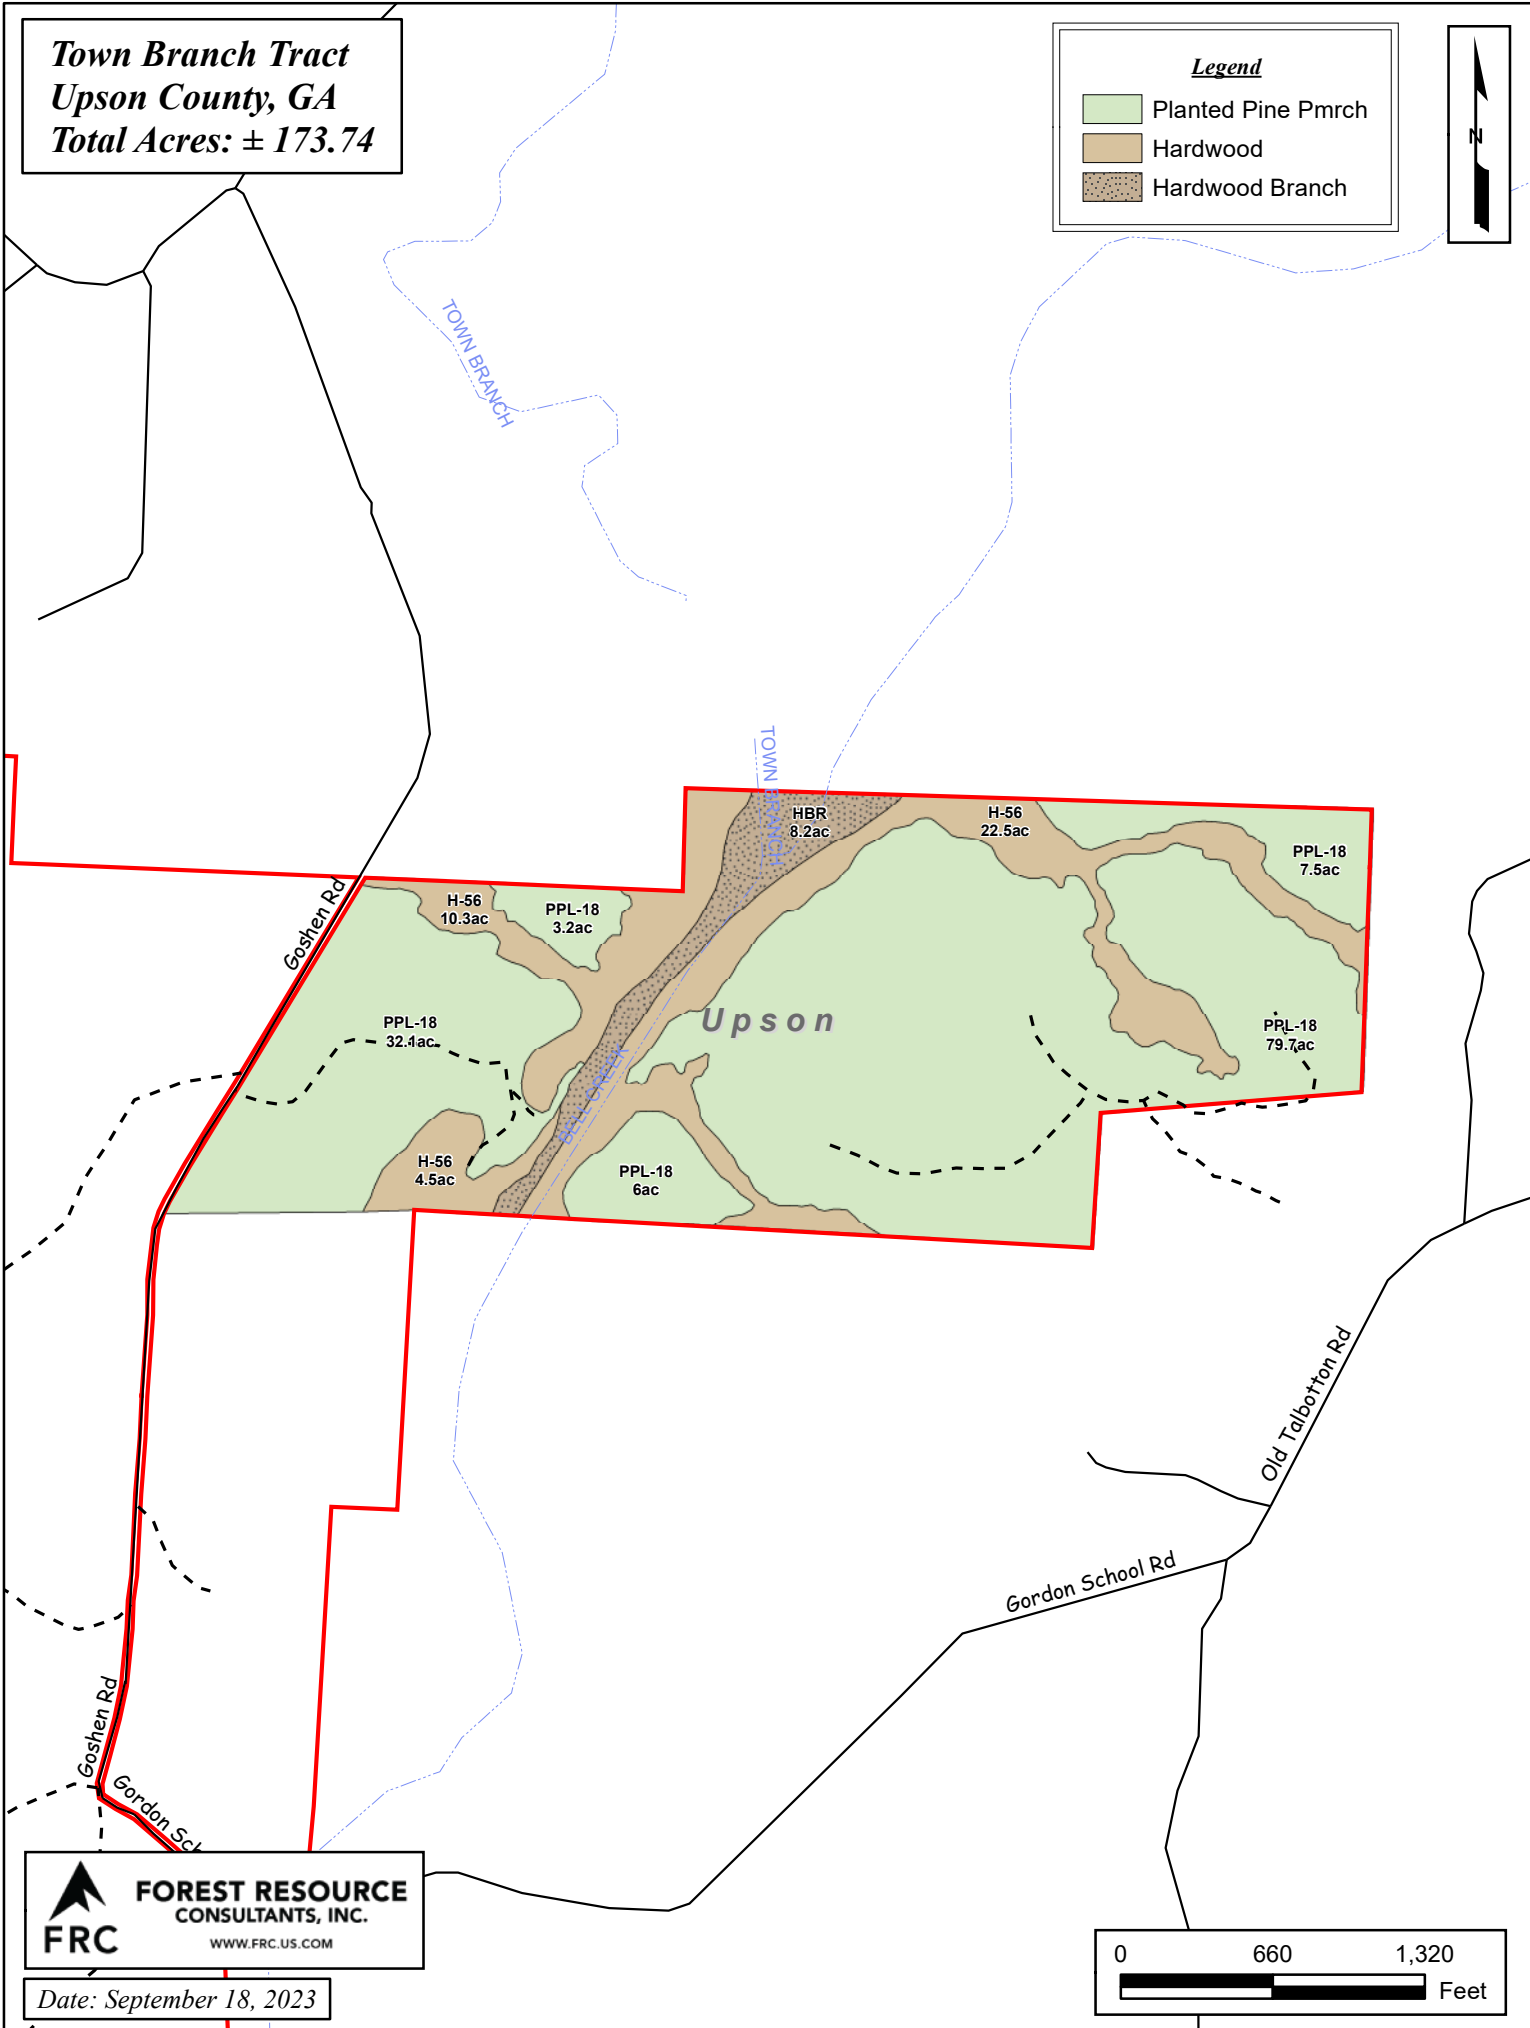

Town Branch Tract
Upson County, GA
Total Acres: ± 173.74

Legend

- Planted Pine Pmrch
- Hardwood
- Hardwood Branch

 **FOREST RESOURCE CONSULTANTS, INC.**
WWW.FRC.US.COM

Date: September 18, 2023