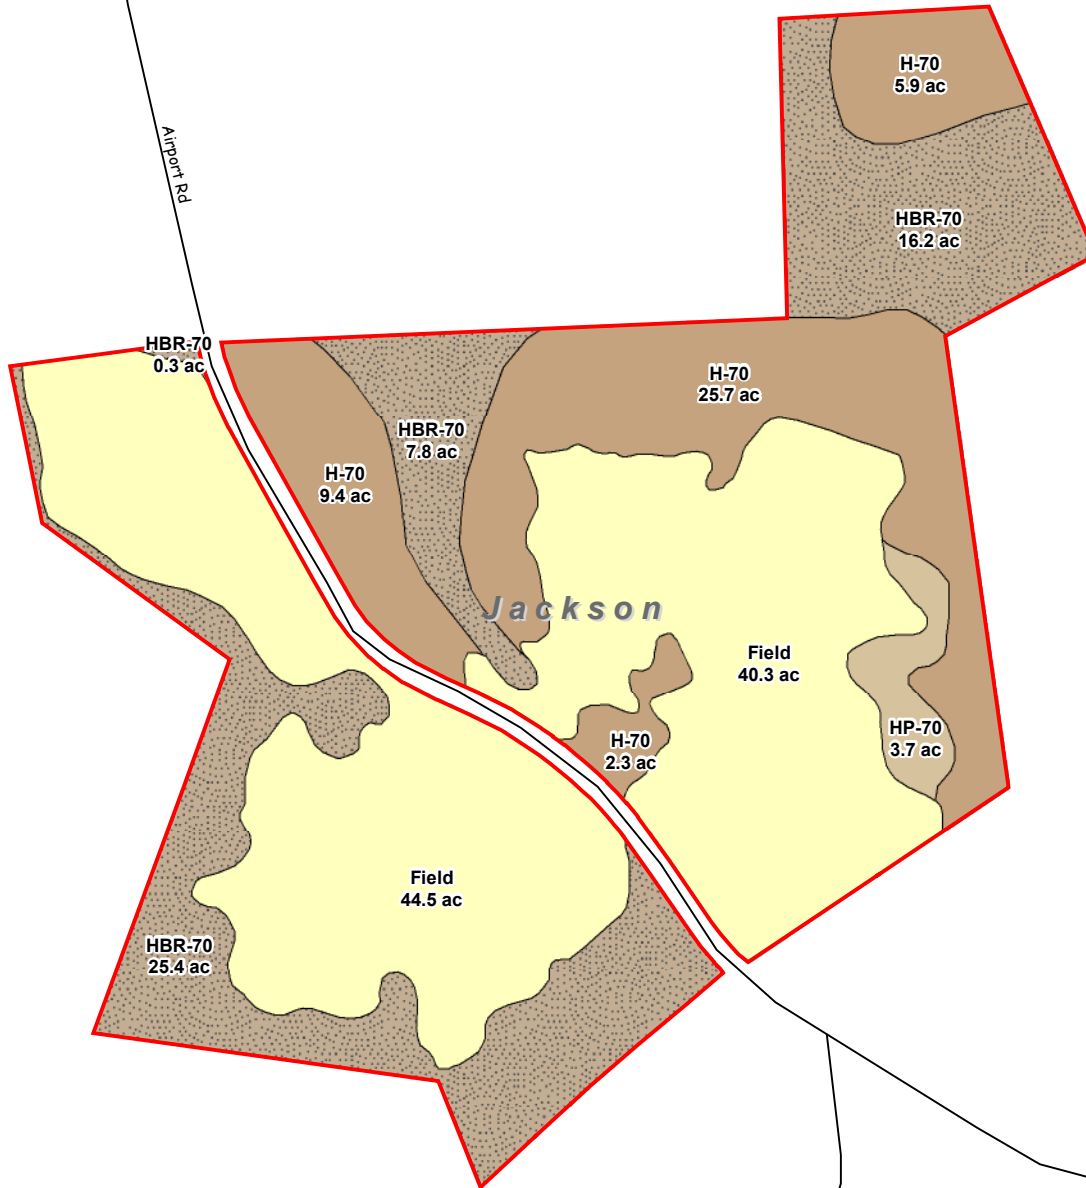

Airport Road Tract
Jackson County, GA
Total Acres ± 181.5

Legend

-  Hardwood Pine
-  Hardwood
-  Hardwood Branch
-  Field

STHY 82 N

Waley Rd
County Farm Rd

 **FOREST RESOURCE CONSULTANTS, INC.**
WWW.FRC.US.COM

Date: September 27, 2023