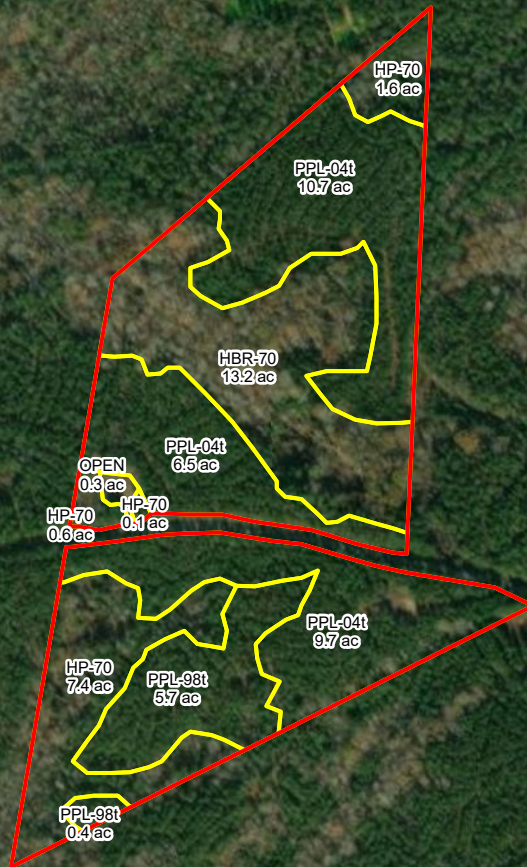

**Hames
Block 1
Union County, SC
Total Acres ± 56.37**

Date: 10/9/2023 11:57 AM