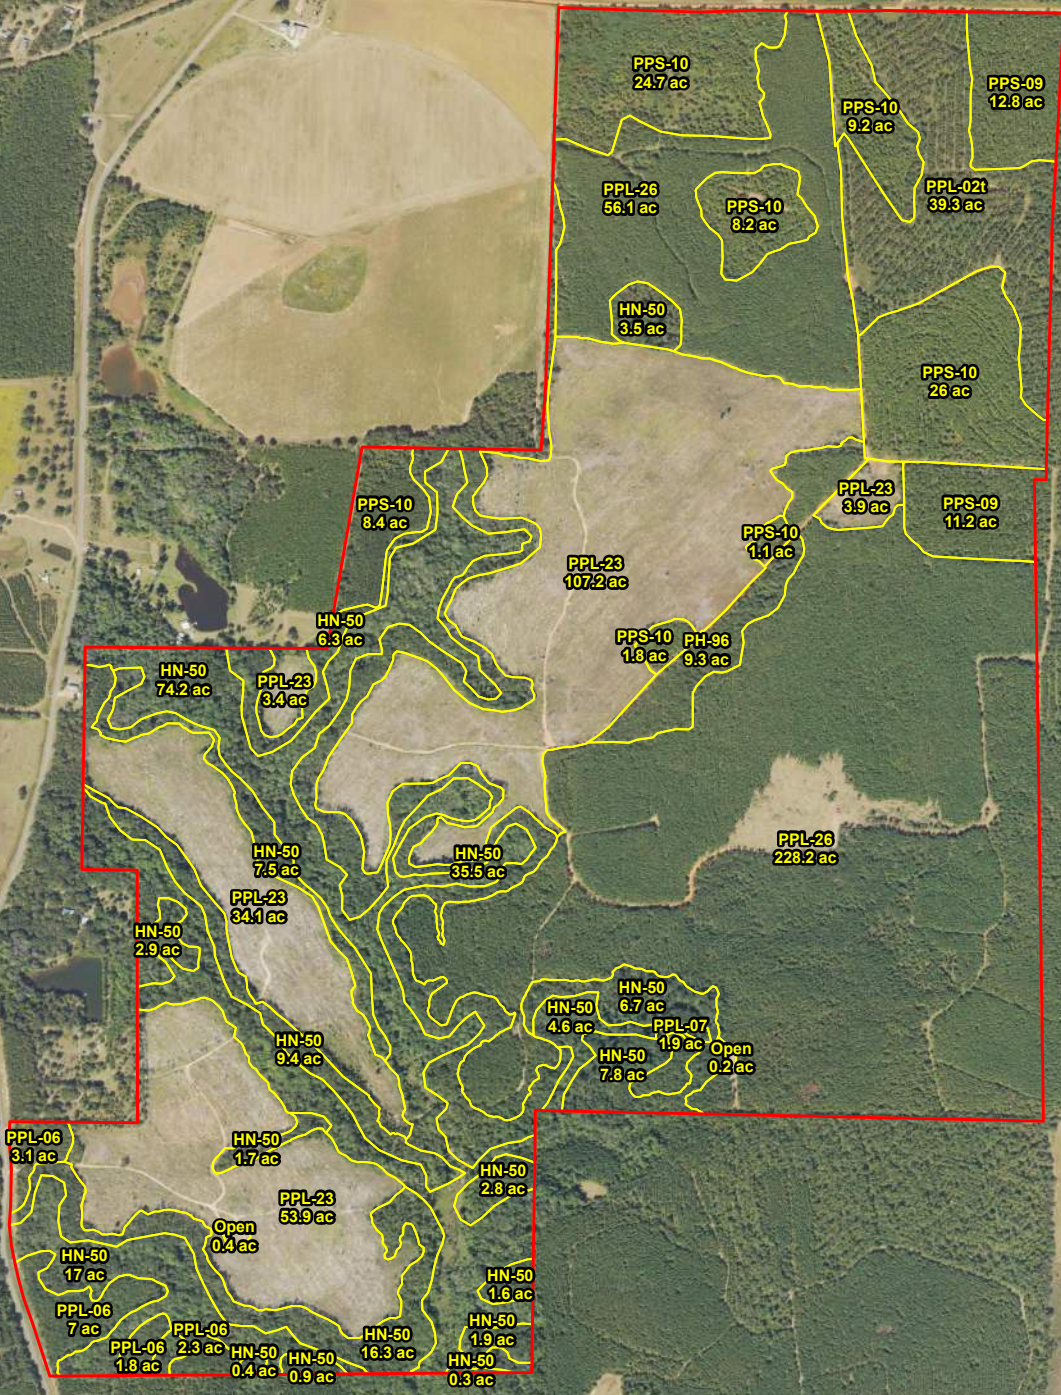

Family Tree Investments, LLC
Thames Tract
Randolph County, GA
Total Book Acres ± 857.4

Date: 2/18/2026 2:26 PM