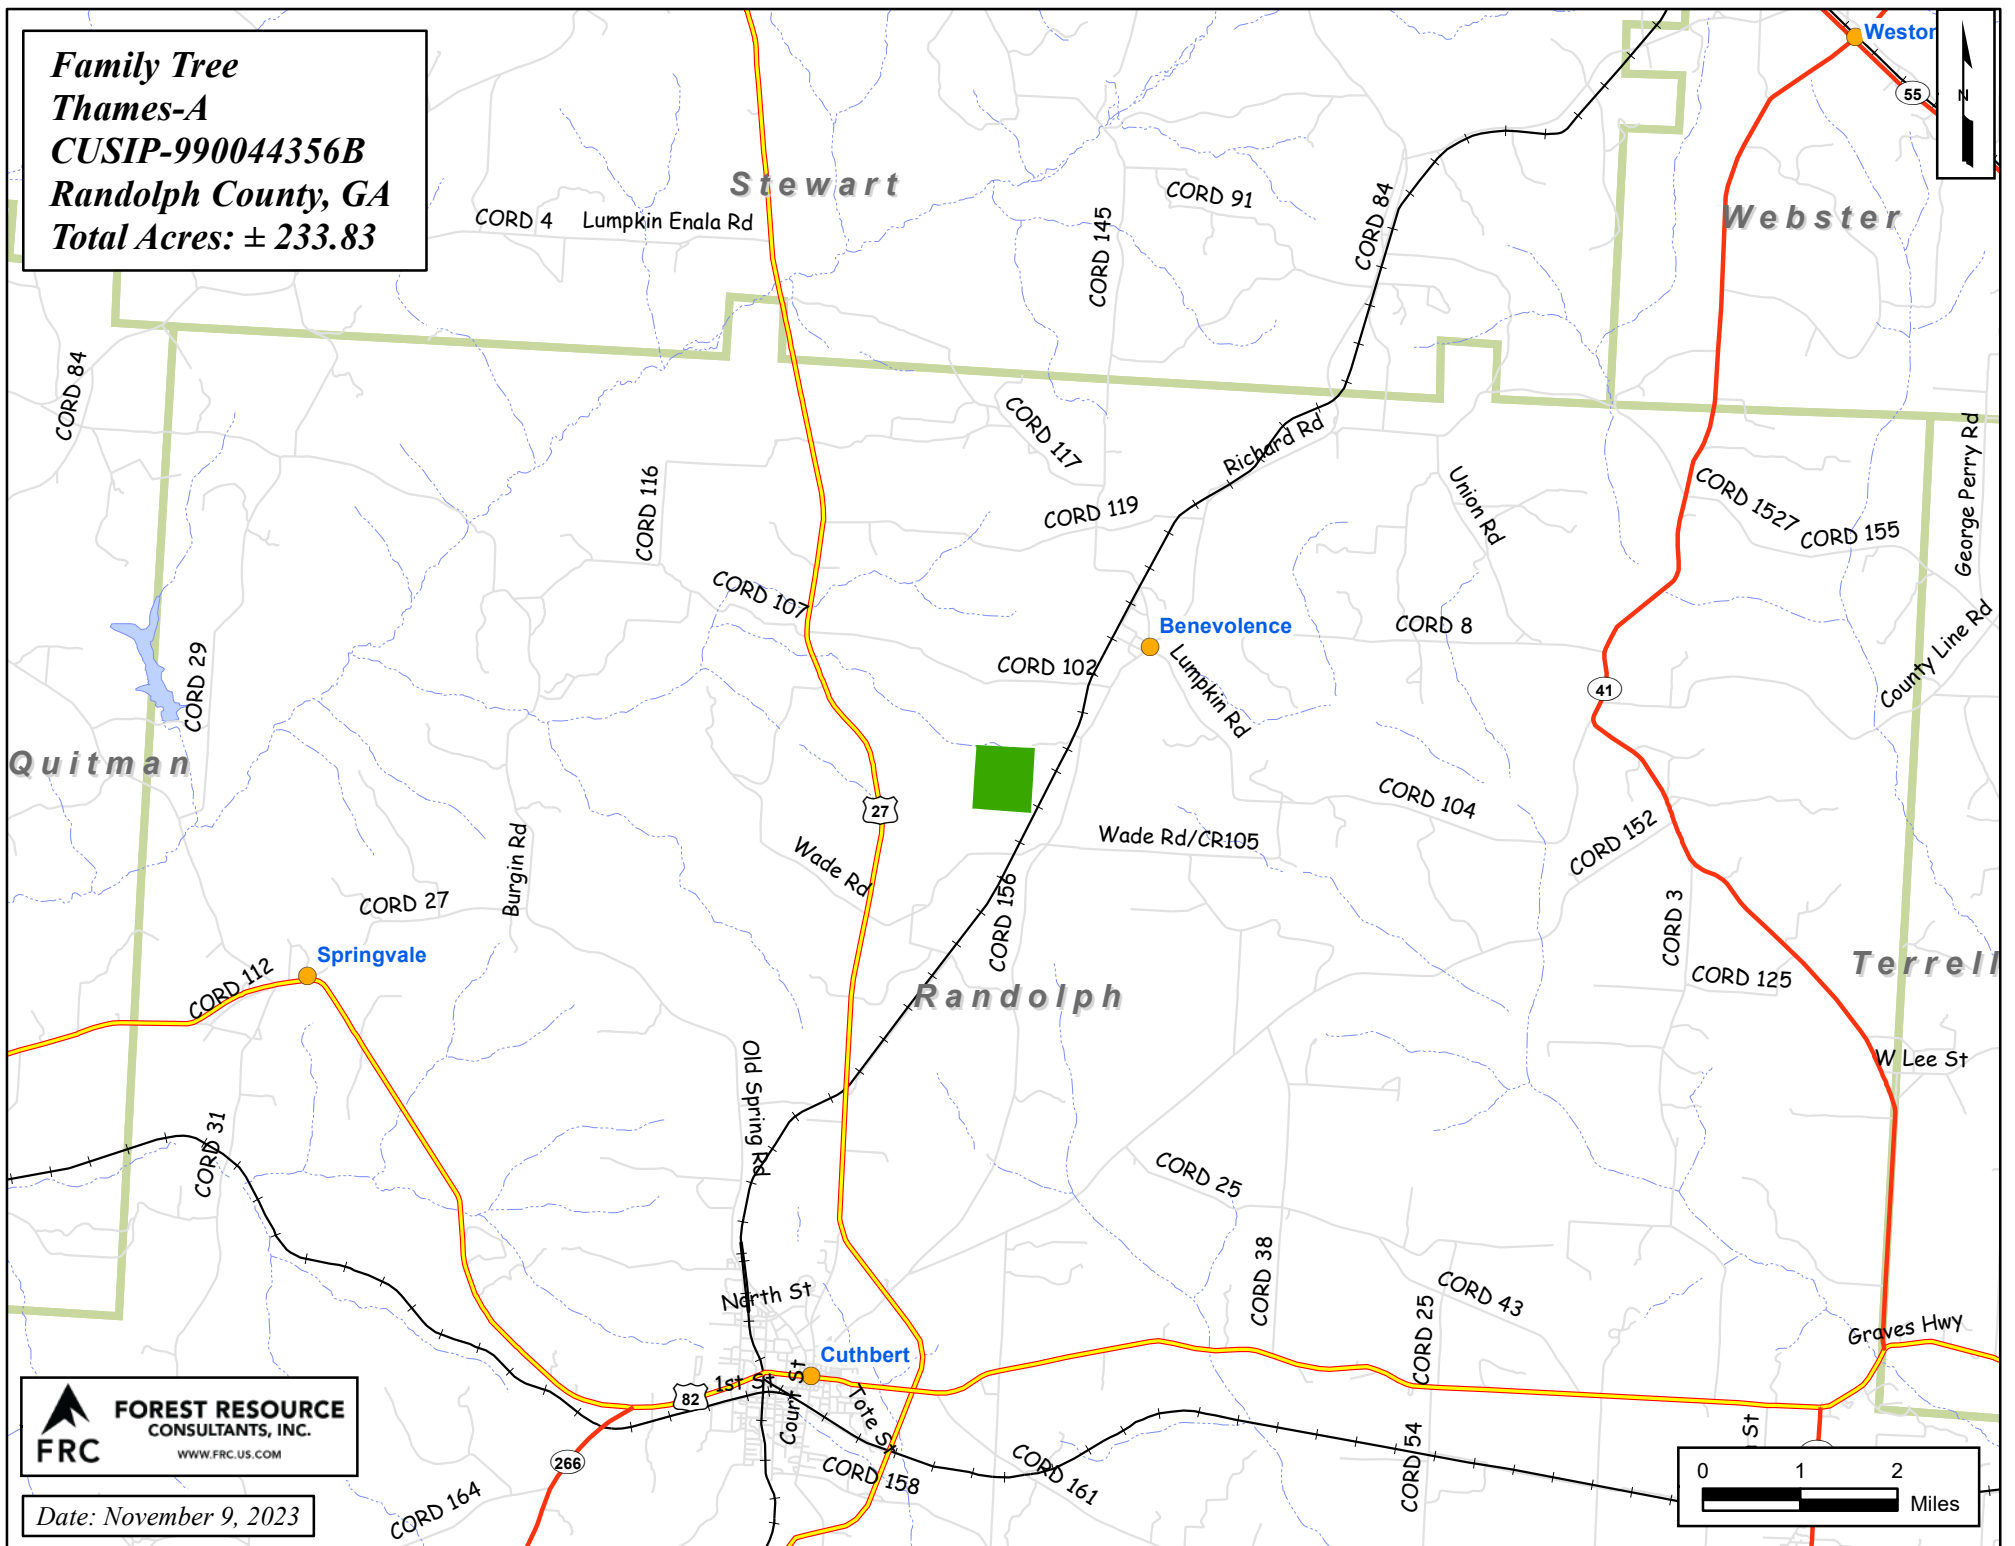

**Family Tree  
Thames-A  
CUSIP-990044356B  
Randolph County, GA  
Total Acres: ± 233.83**

Date: November 9, 2023