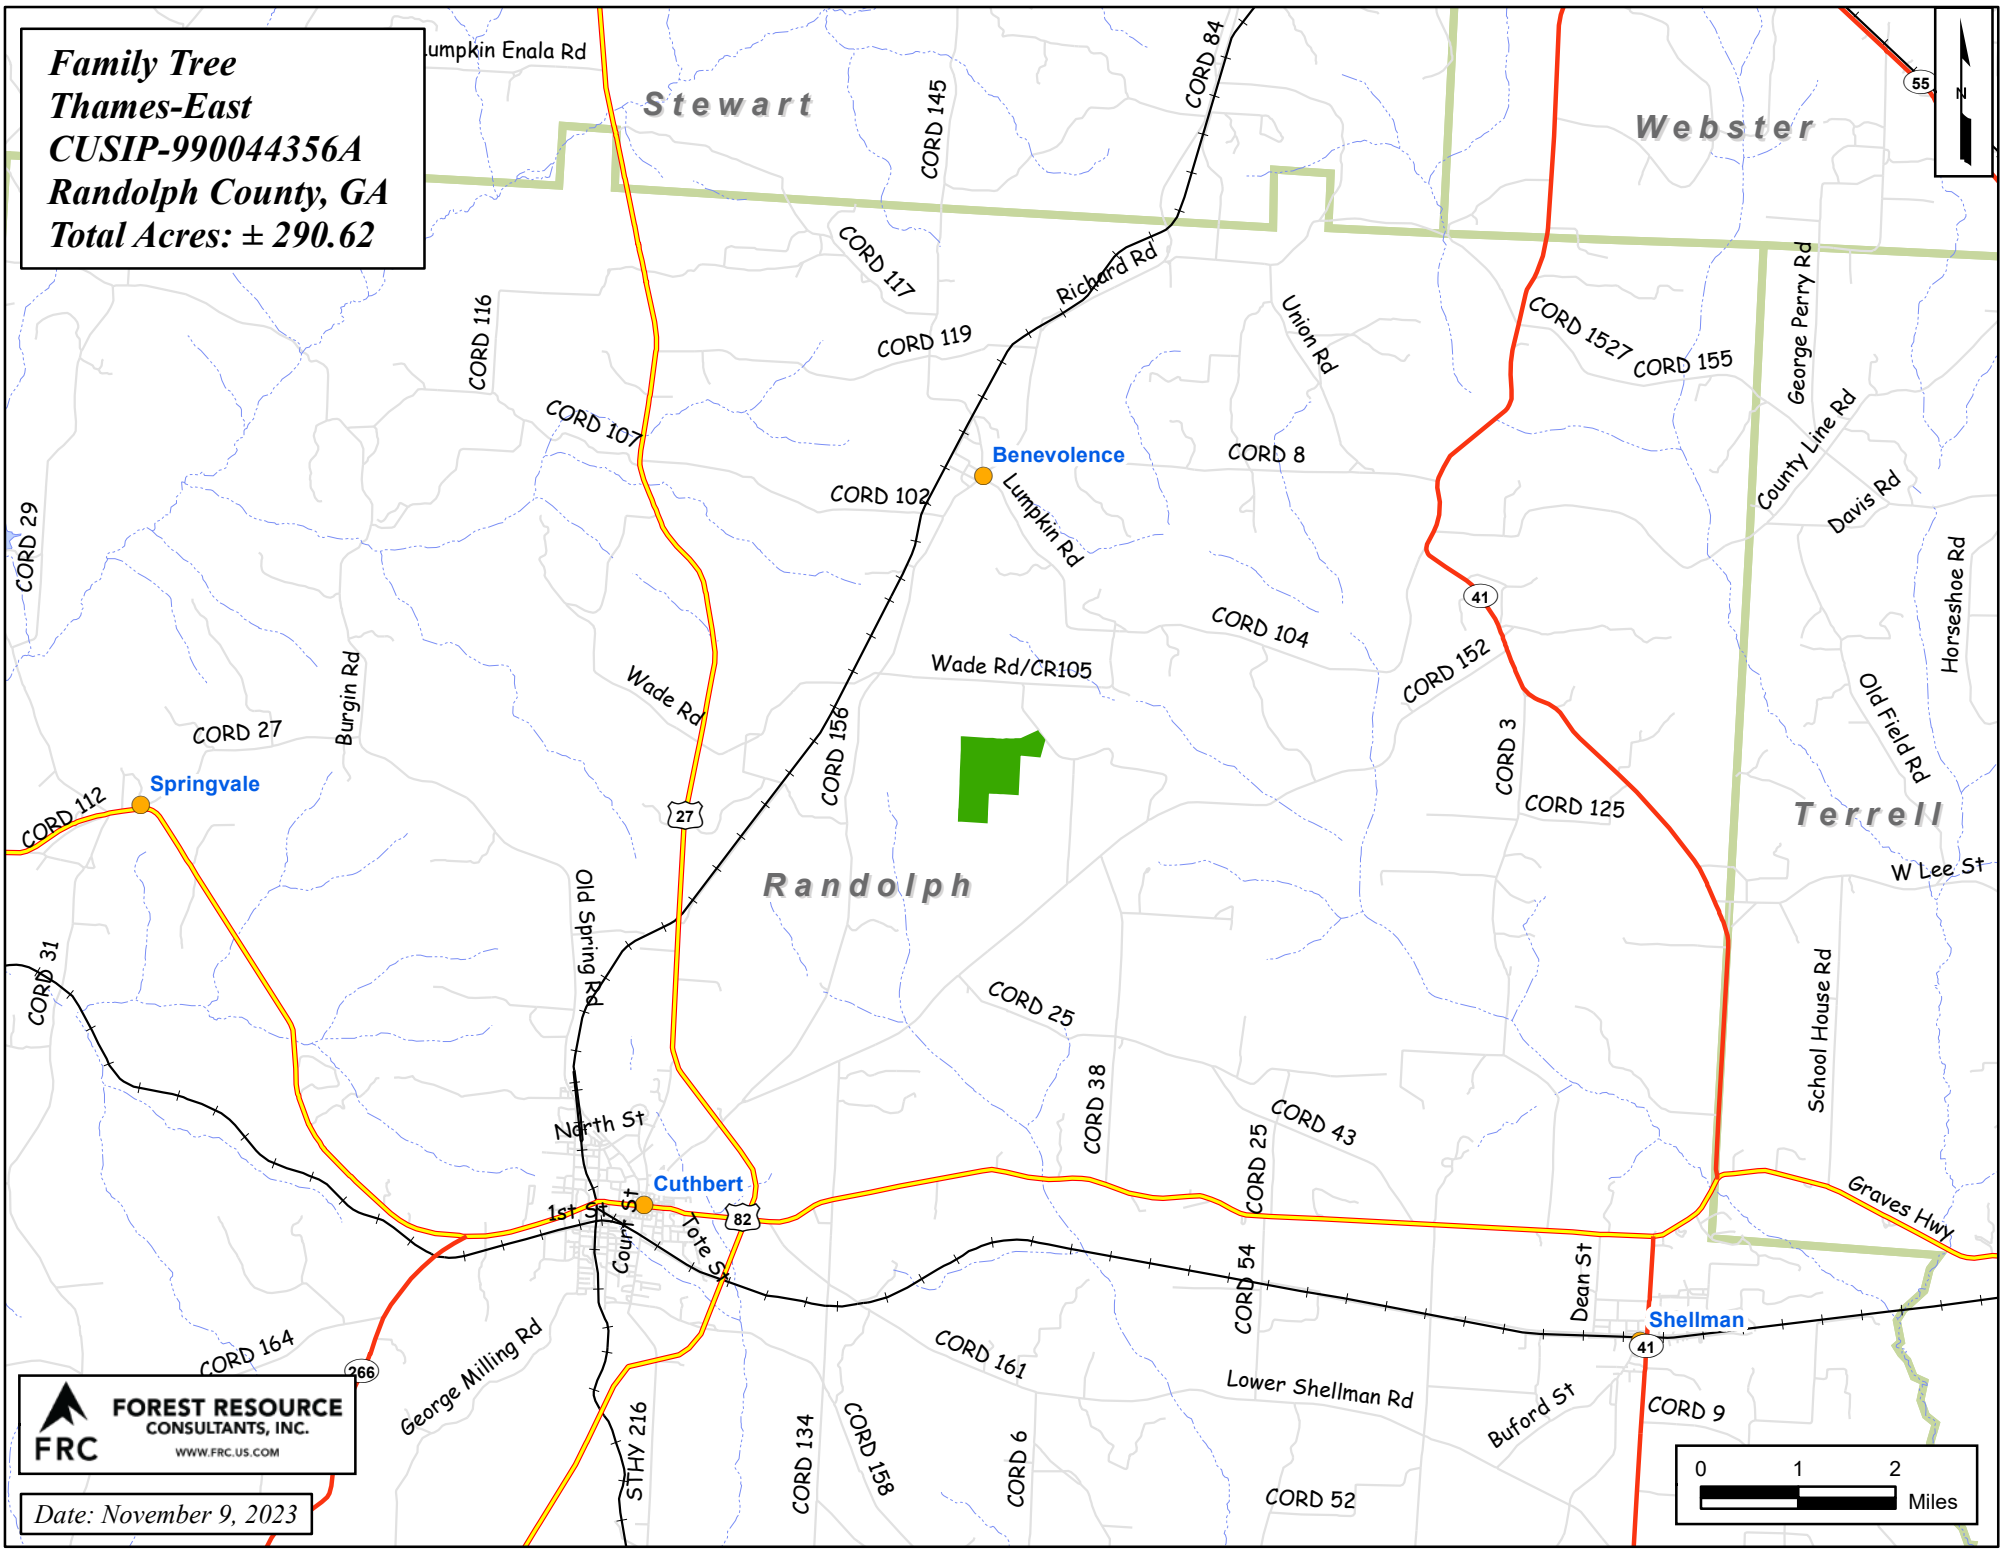

**Family Tree**  
**Thames-East**  
**CUSIP-990044356A**  
**Randolph County, GA**  
**Total Acres: ± 290.62**

Date: November 9, 2023