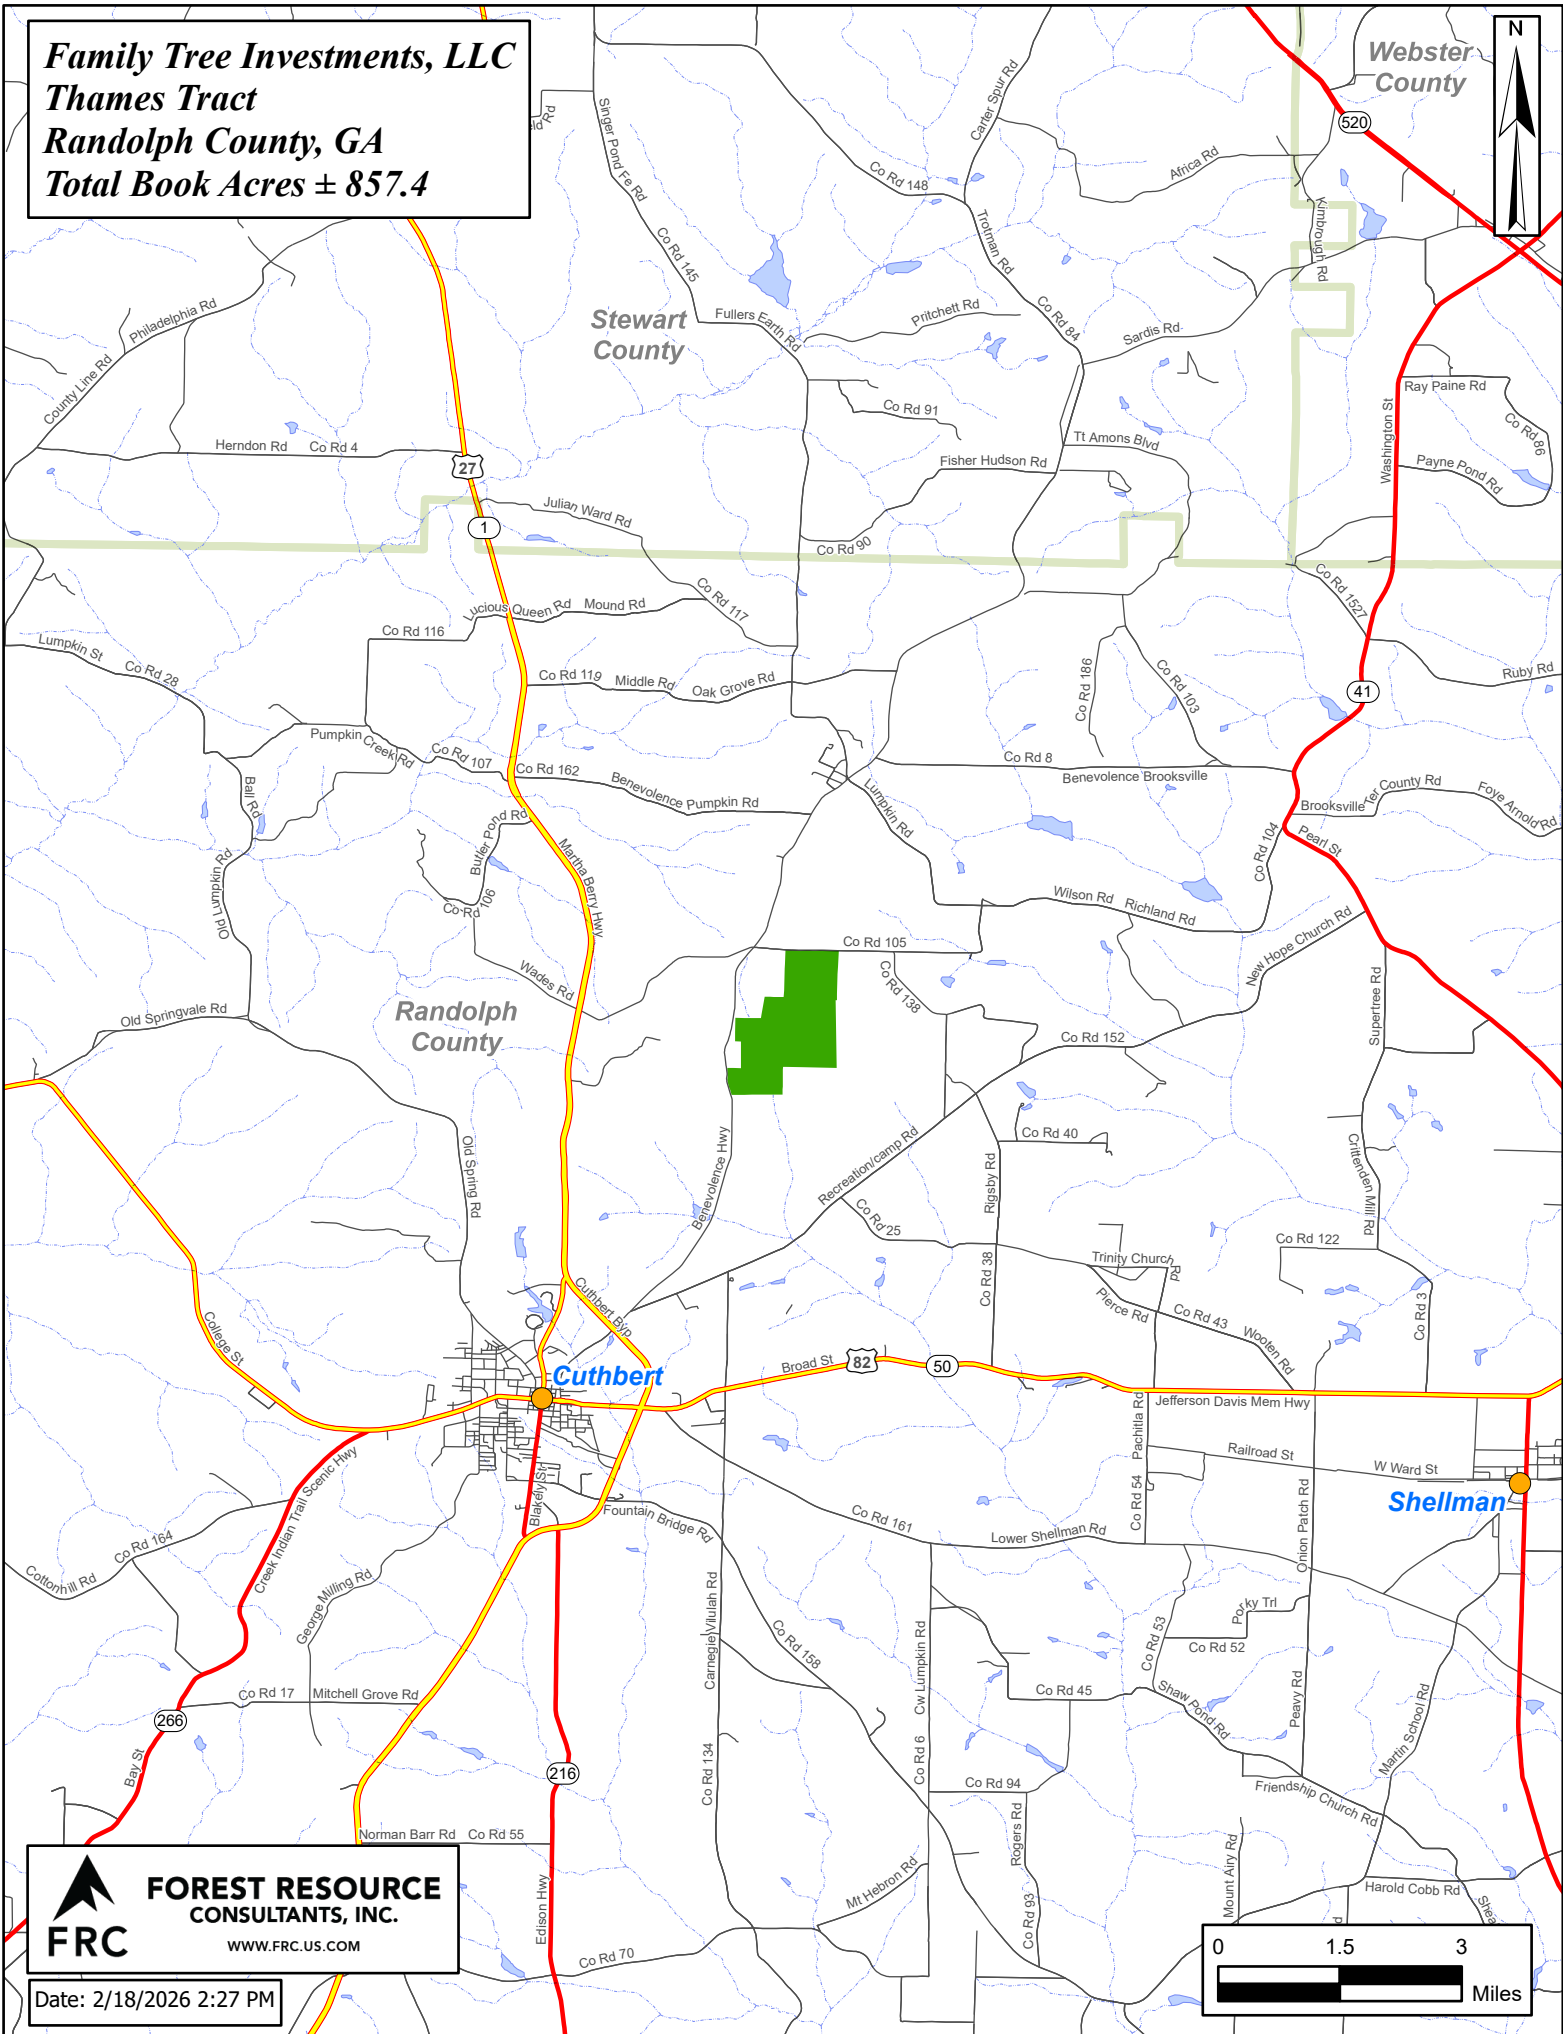

Family Tree Investments, LLC
Thames Tract
Randolph County, GA
Total Book Acres ± 857.4

 **FOREST RESOURCE CONSULTANTS, INC.**
WWW.FRC.US.COM

Date: 2/18/2026 2:27 PM