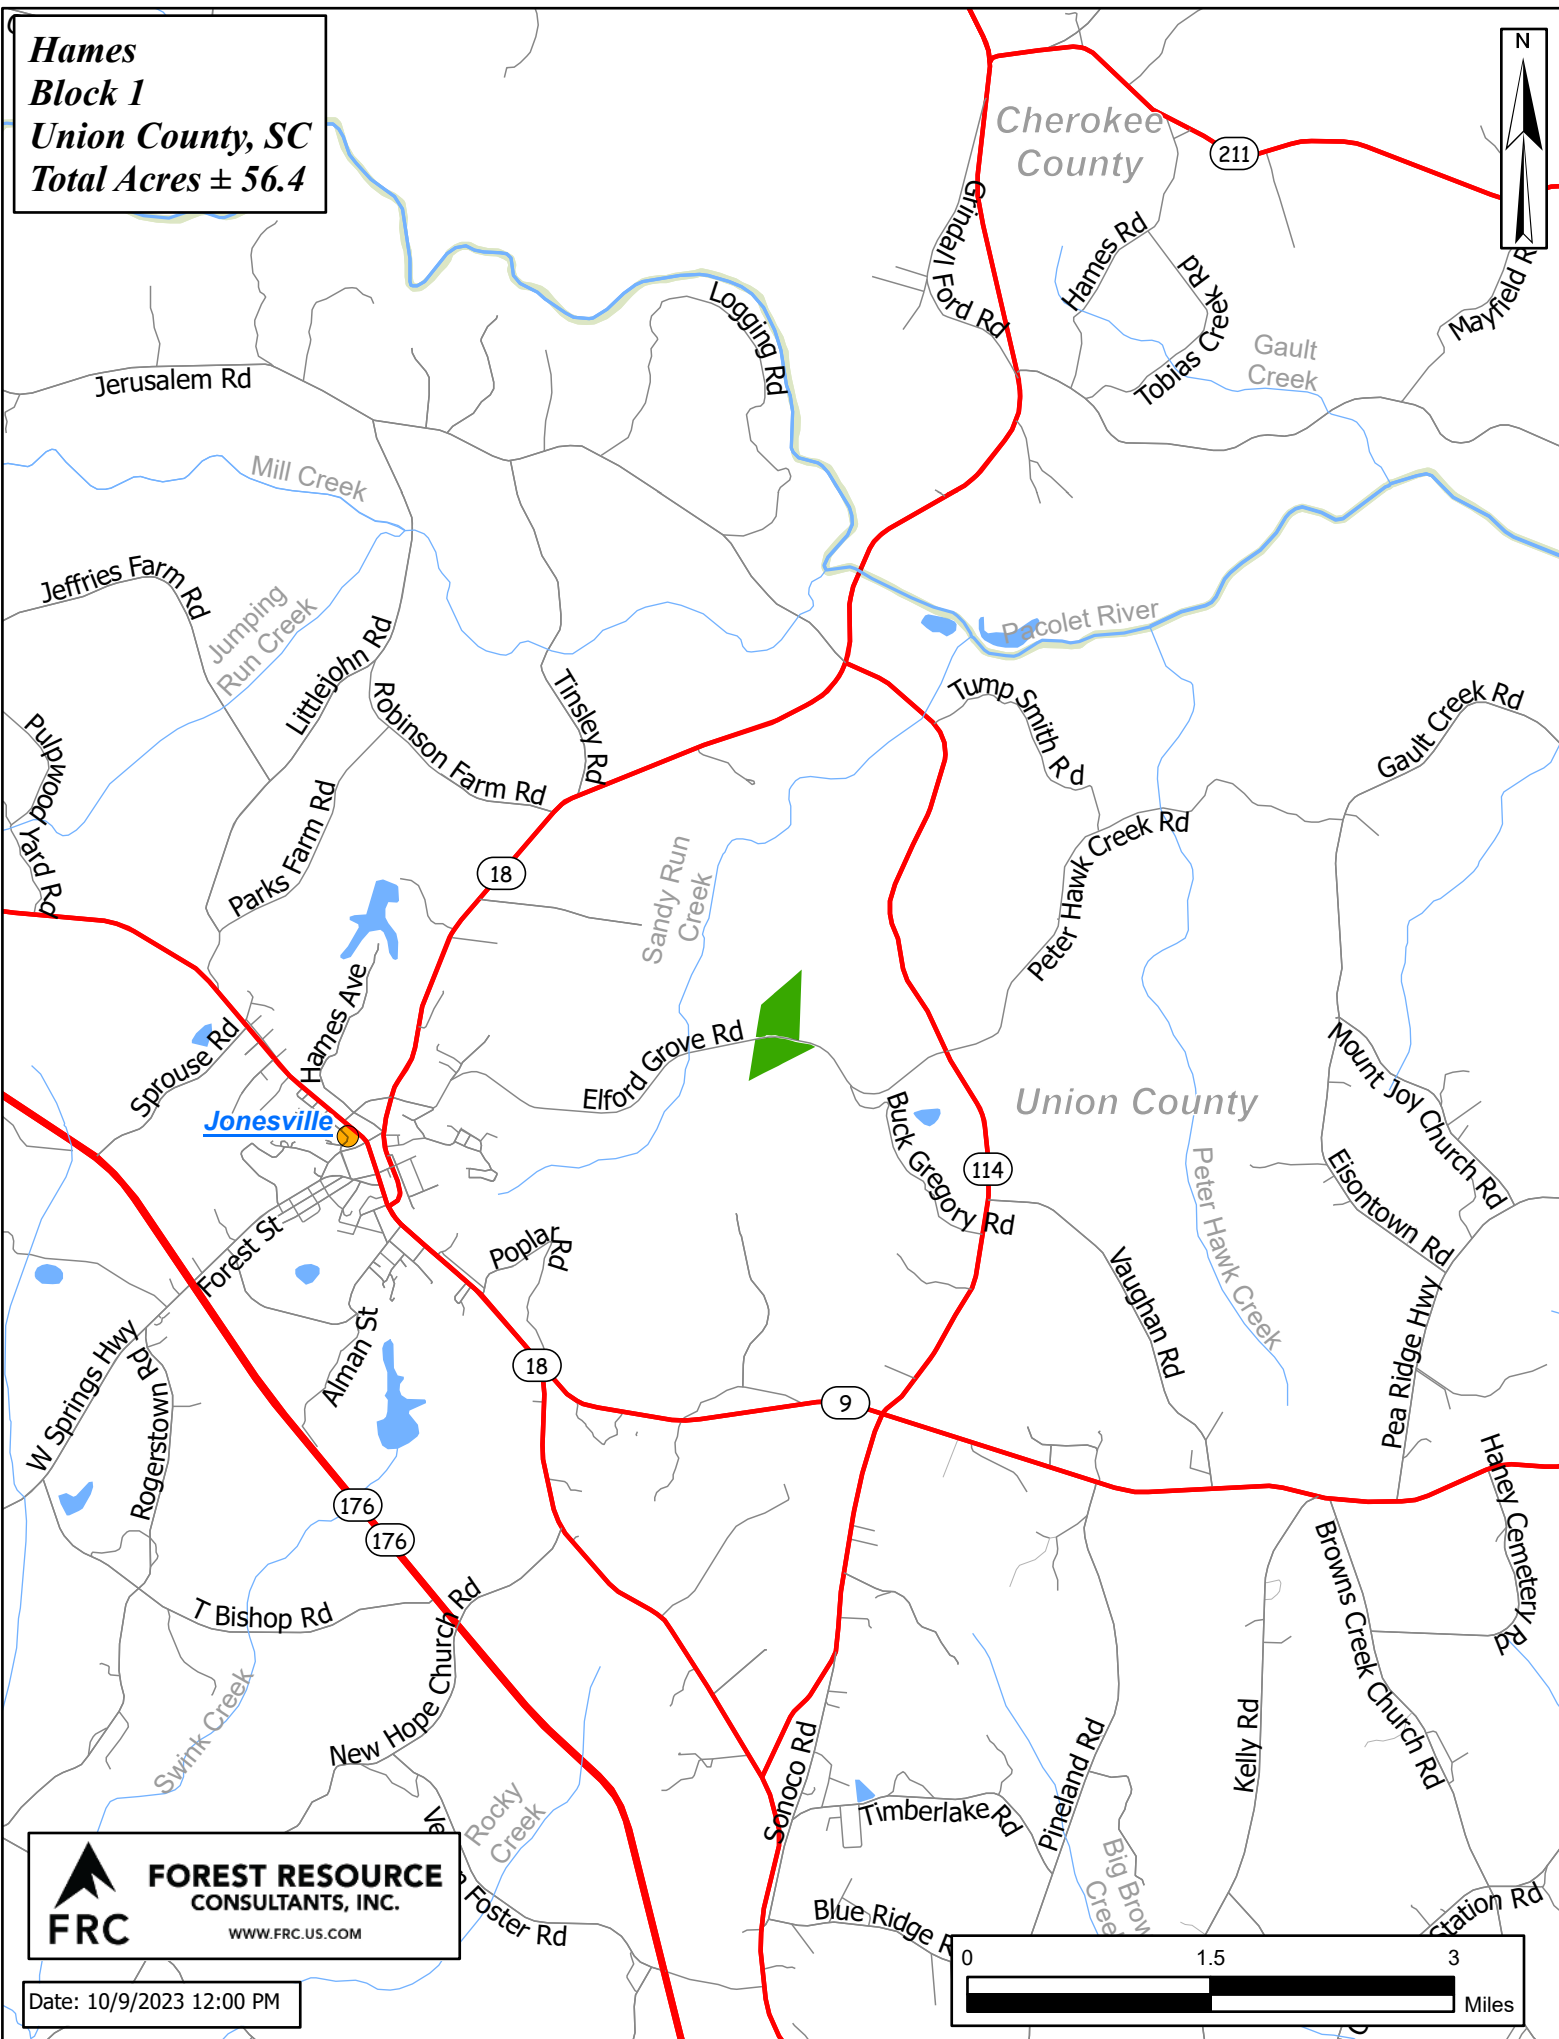

**Hames
Block 1
Union County, SC
Total Acres ± 56.4**

 **FOREST RESOURCE
CONSULTANTS, INC.**
WWW.FRC.US.COM

Date: 10/9/2023 12:00 PM