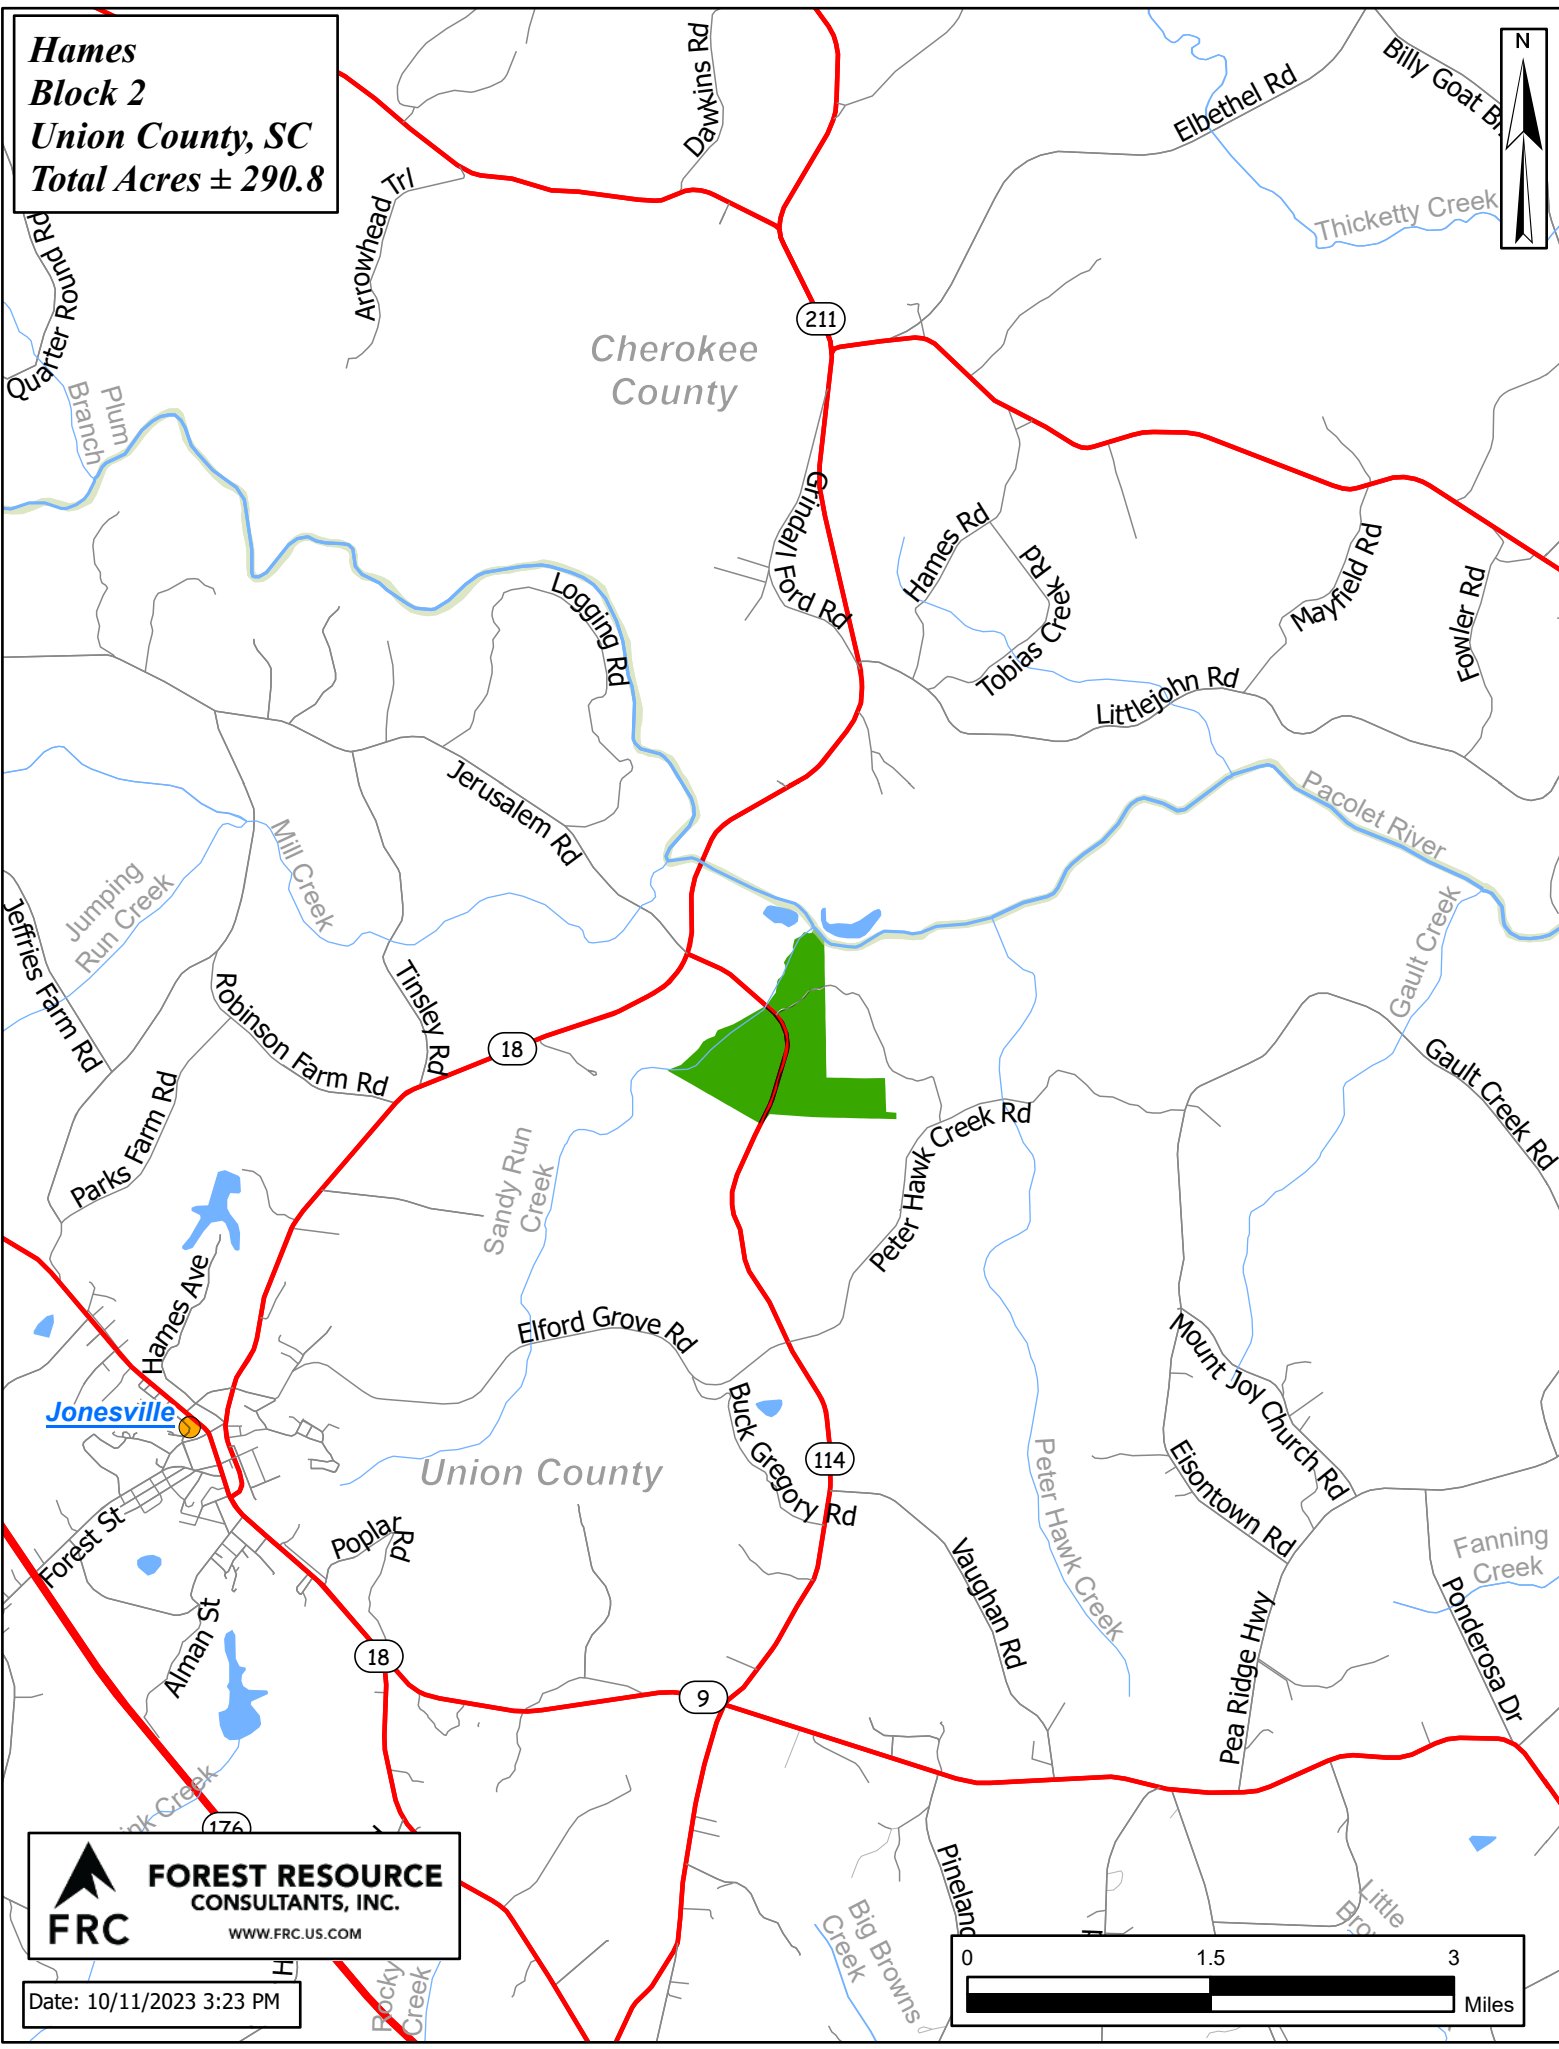

**Hames
Block 2
Union County, SC
Total Acres ± 290.8**

 **FOREST RESOURCE
CONSULTANTS, INC.**
WWW.FRC.US.COM

Date: 10/11/2023 3:23 PM