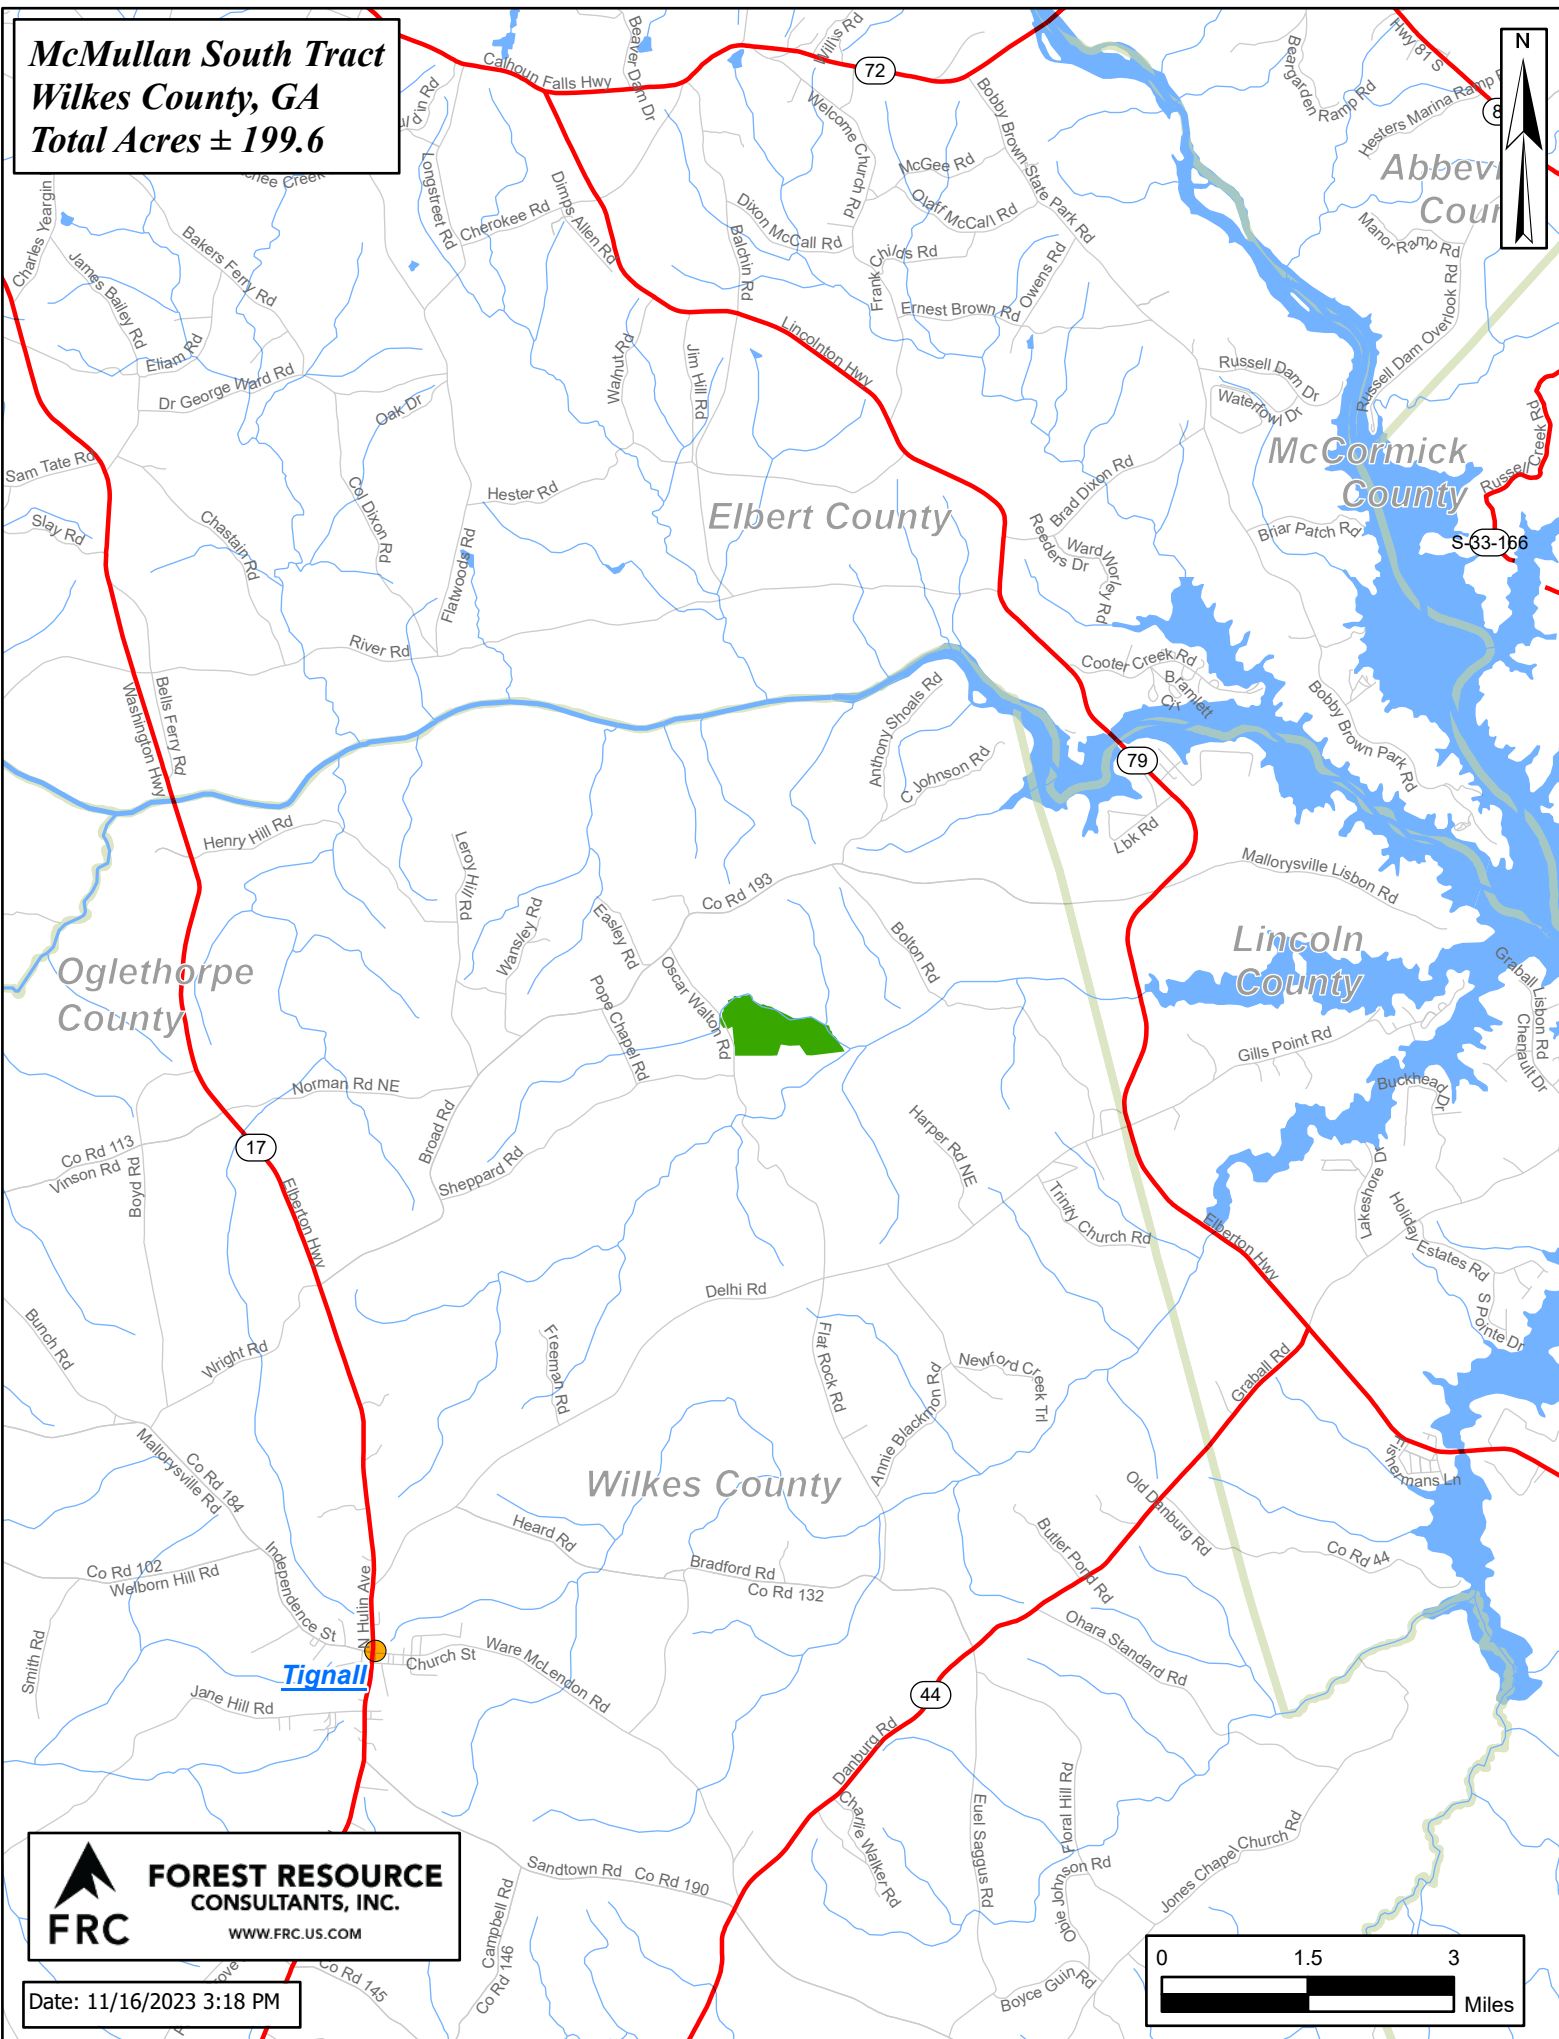

McMullan South Tract
Wilkes County, GA
Total Acres ± 199.6

 **FOREST RESOURCE CONSULTANTS, INC.**
WWW.FRC.US.COM

Date: 11/16/2023 3:18 PM