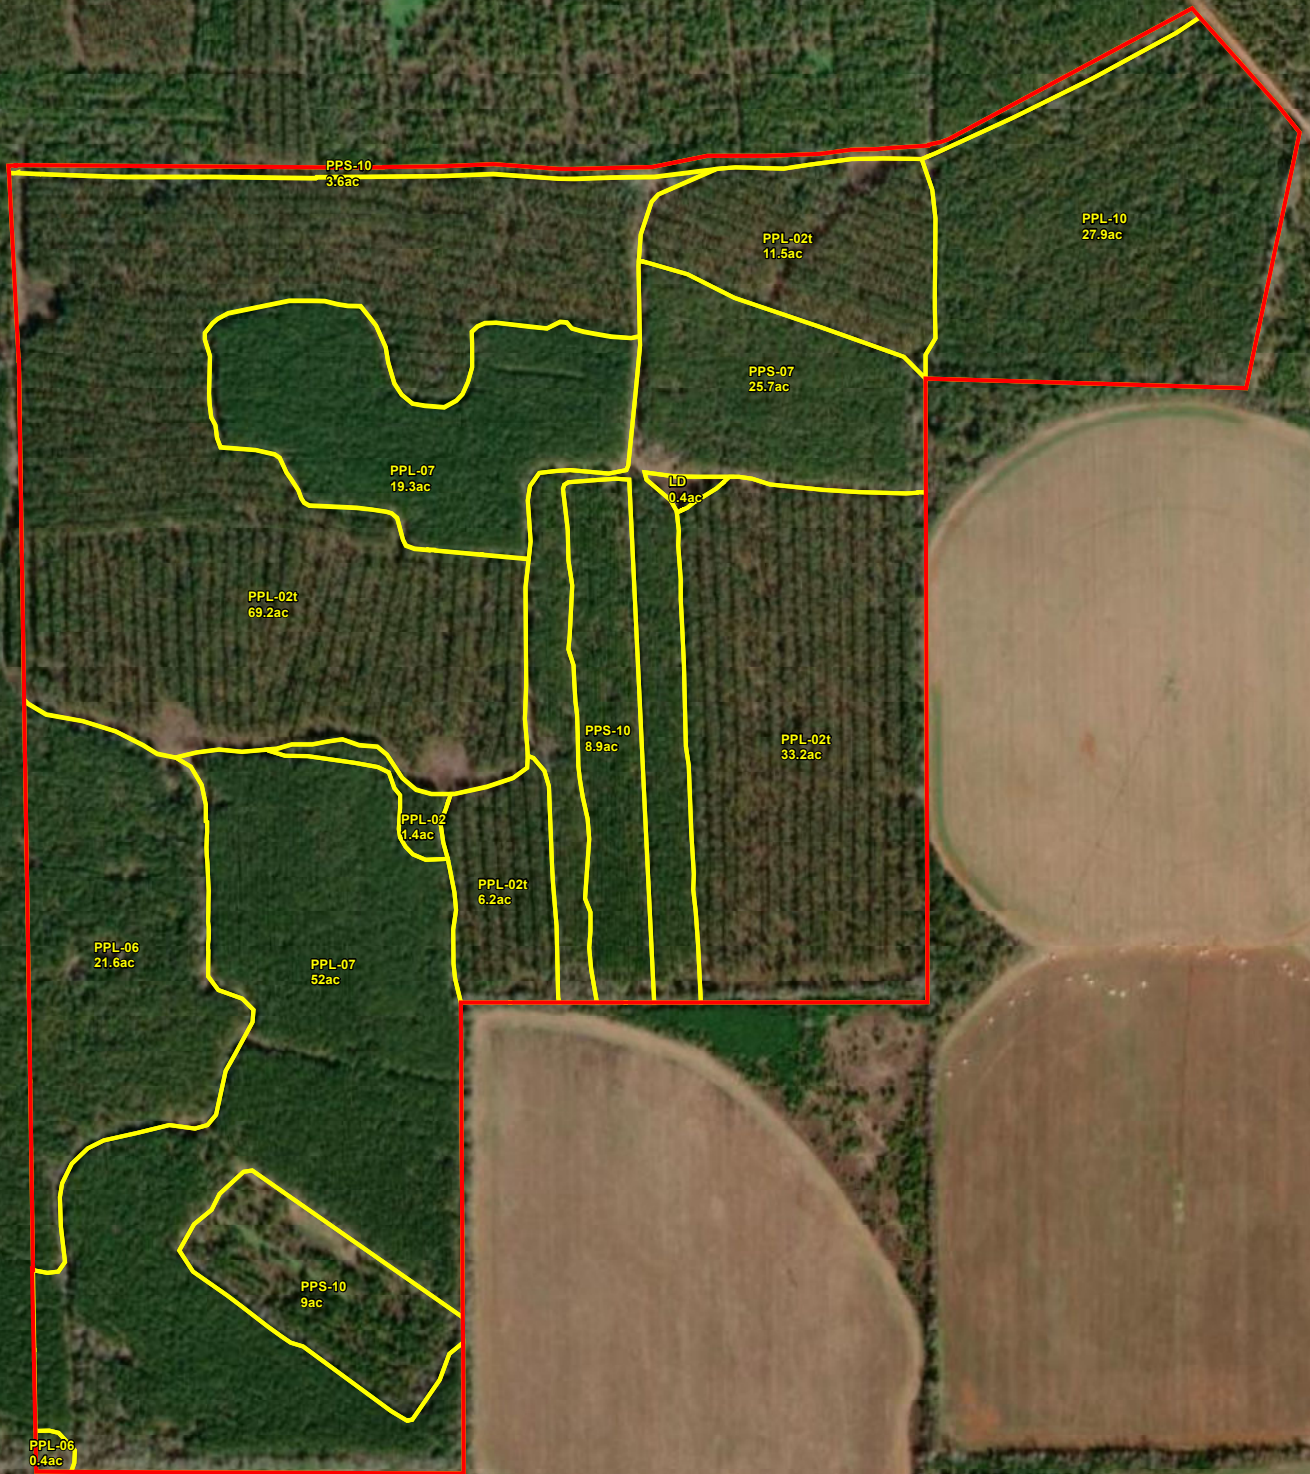

Family Tree
Thames-East
CUSIP-990044356A
Randolph County, GA
Total Acres: ± 290.62

Date: November 9, 2023