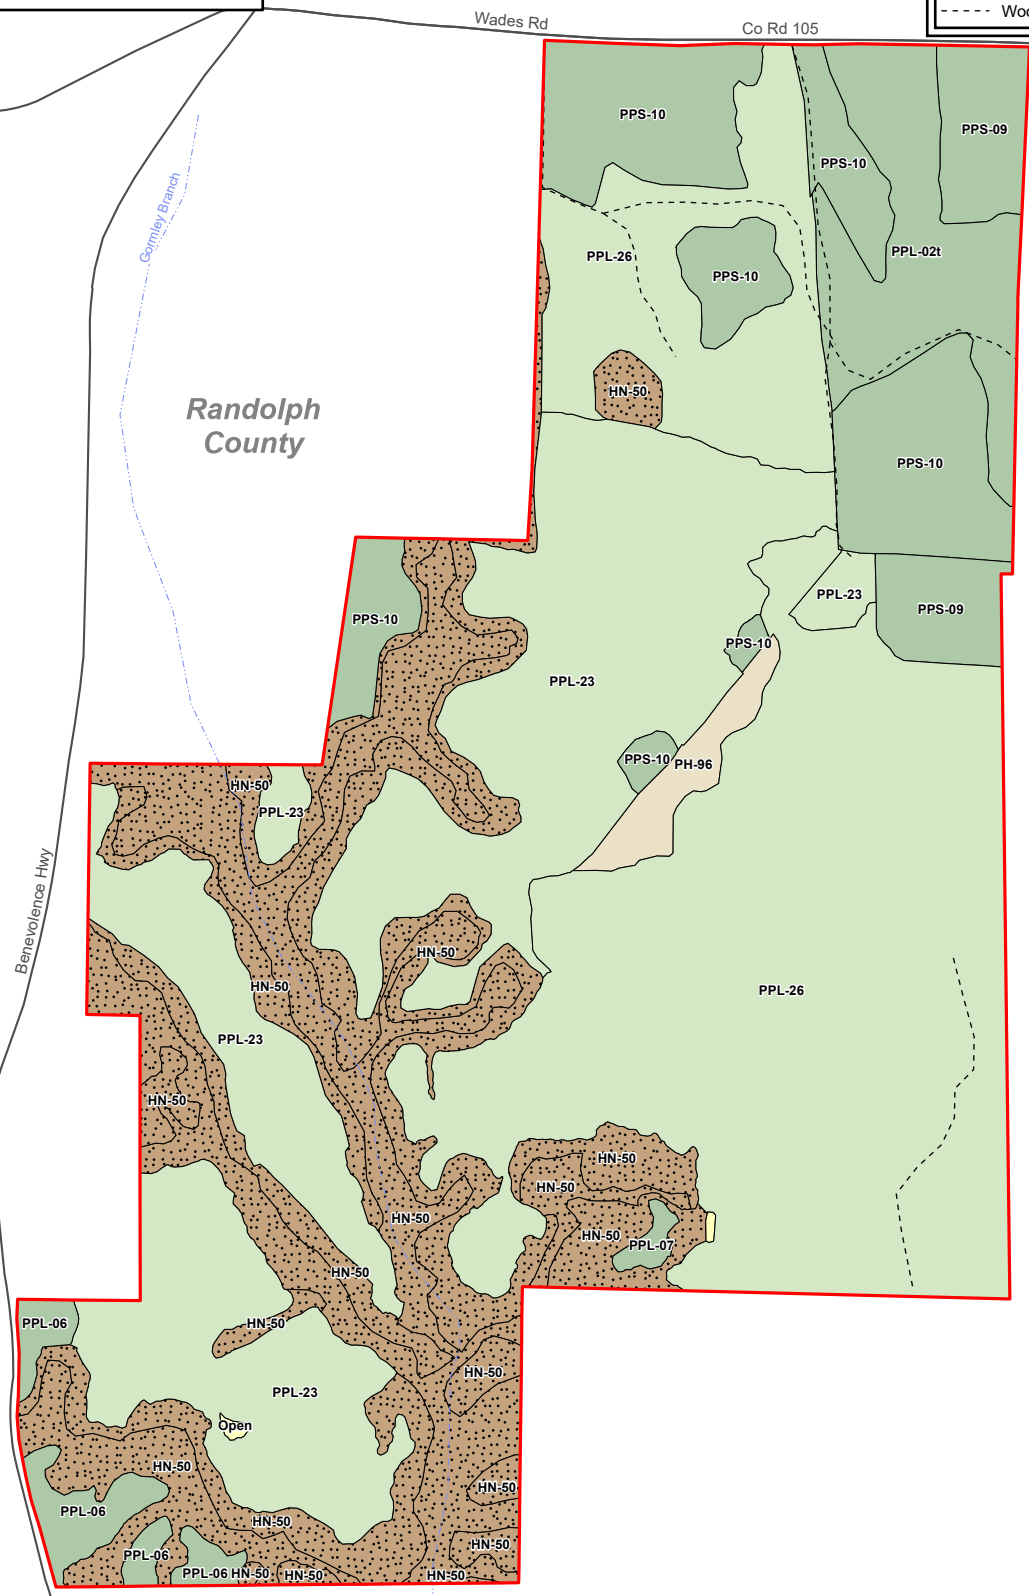

**Family Tree Investments, LLC**  
**Thames Tract**  
**Randolph County, GA**  
**Total Book Acres ± 857.4**

**Legend**

- Planted Pine Mrch
- Planted Pine Pmrch
- Pine Hardwood
- Hardwood Non-Convertible
- Open
- Woods Roads