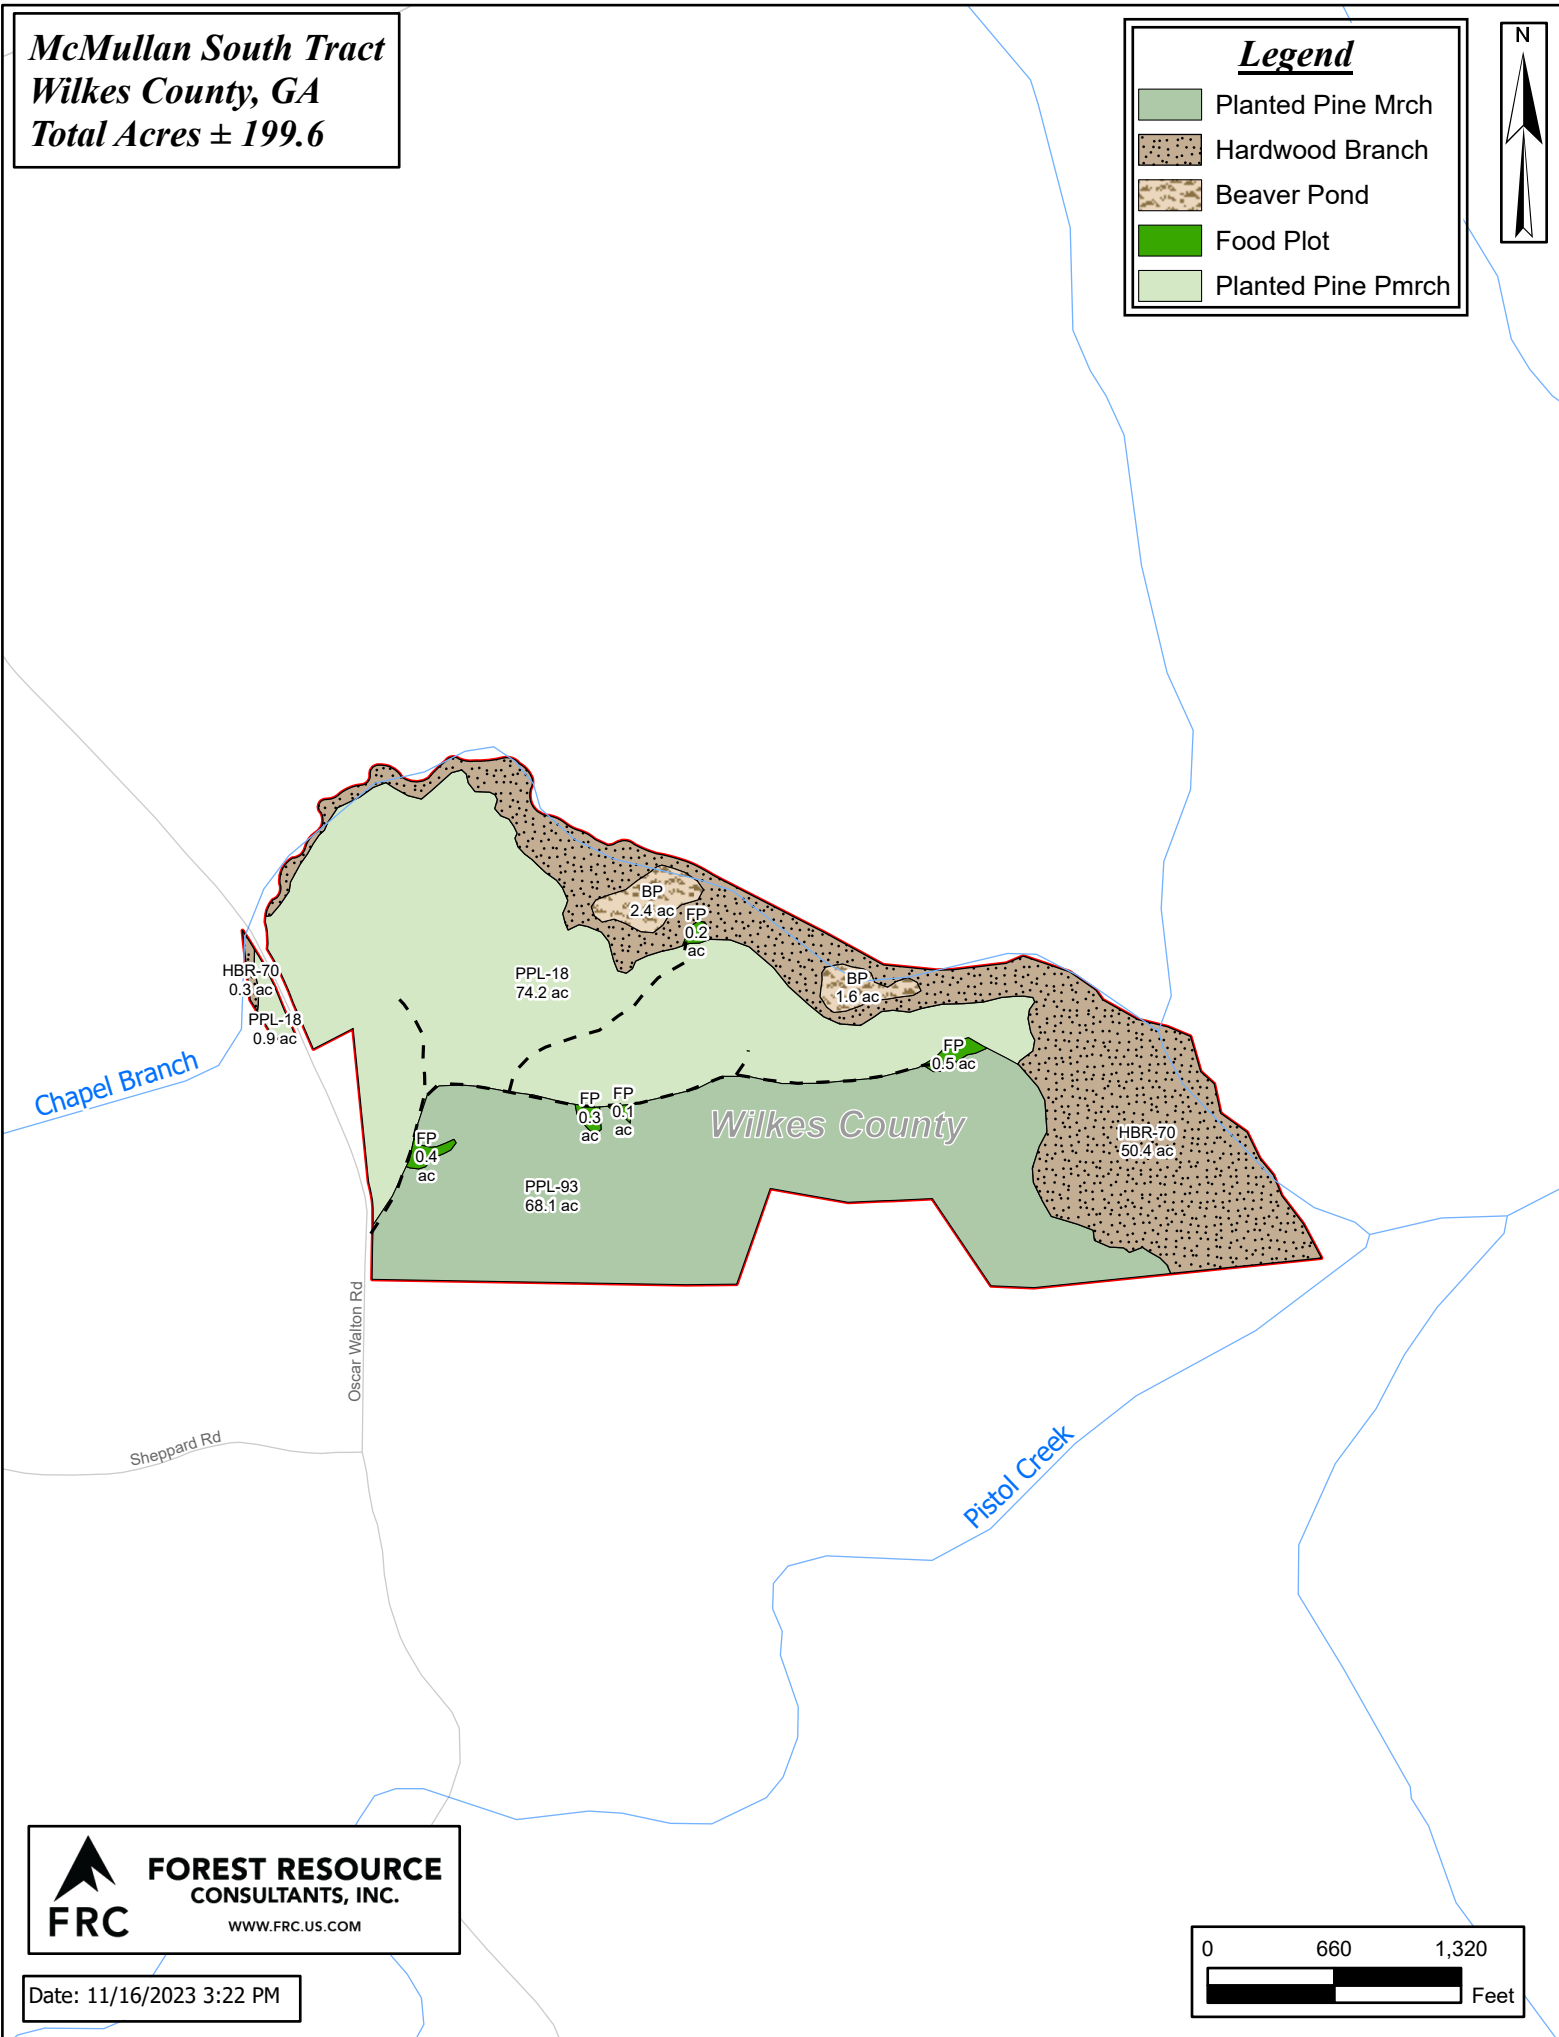

McMullan South Tract
Wilkes County, GA
Total Acres ± 199.6

Legend

-  Planted Pine Mrch
-  Hardwood Branch
-  Beaver Pond
-  Food Plot
-  Planted Pine Pmrch

 **FOREST RESOURCE CONSULTANTS, INC.**
 WWW.FRC.US.COM

Date: 11/16/2023 3:22 PM