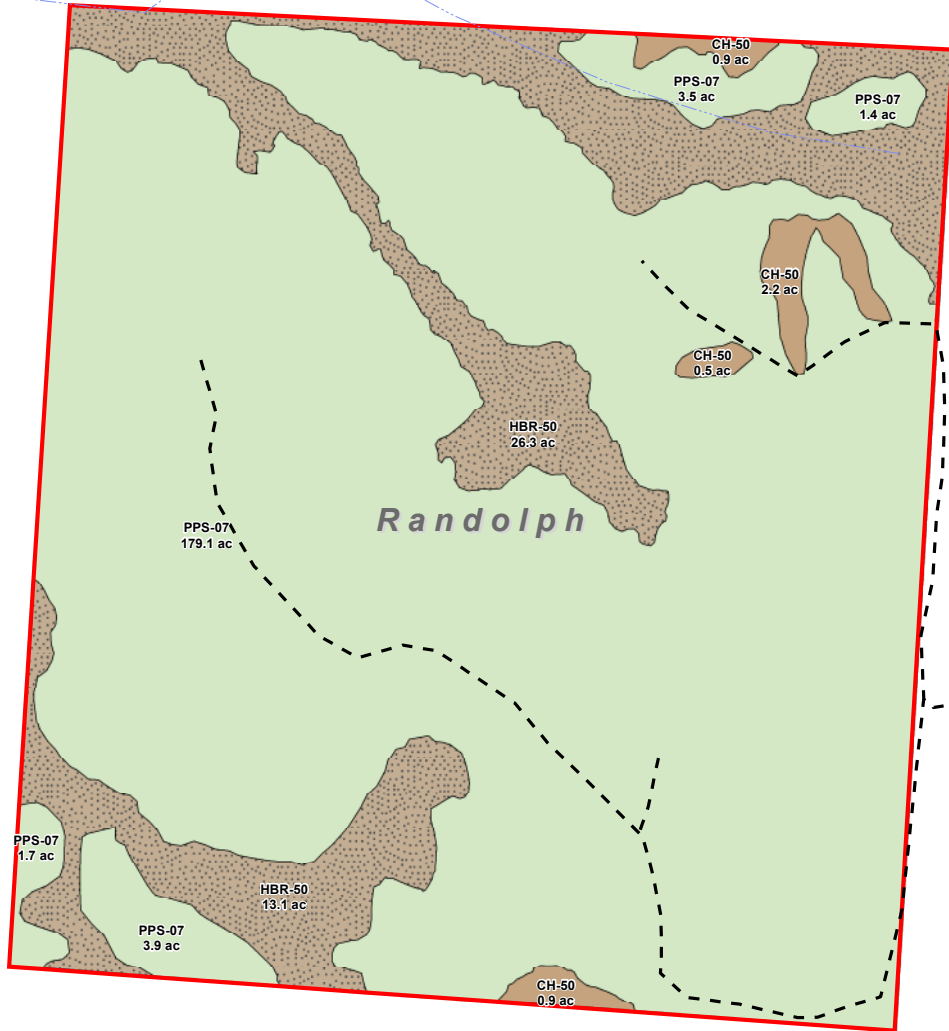

Family Tree
Thames-A
CUSIP-990044356B
Randolph County, GA
Total Acres: ± 233.83

Legend

	Planted Pine Pmrch		Hardwood Branch
	Hardwood		

Access

 **FOREST RESOURCE**
CONSULTANTS, INC.
WWW.FRC.US.COM

Date: November 9, 2023