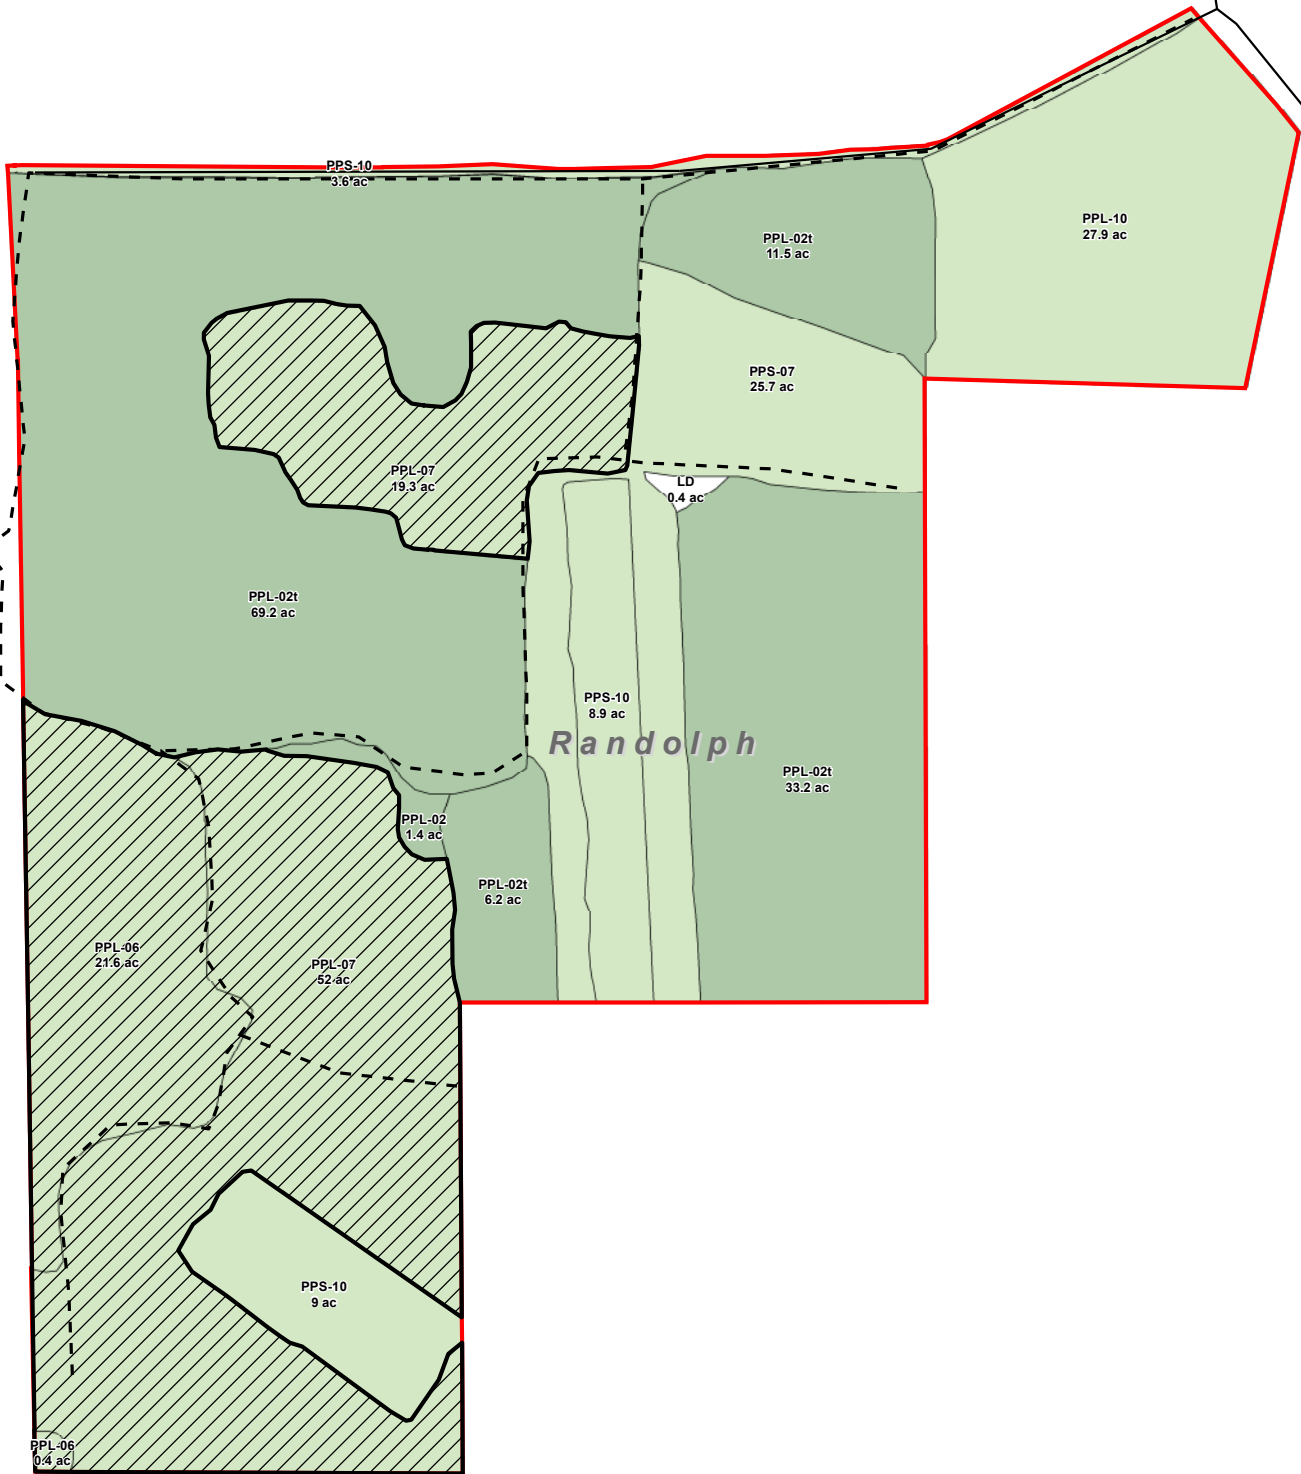

Family Tree
Thames-East
CUSIP-990044356A
Randolph County, GA
Total Acres: ± 290.62

Legend

- Planted Pine Mrch
- Planted Pine Pmrch
- 2023 Active Clearcut (± 93 acres)

Date: November 27, 2023