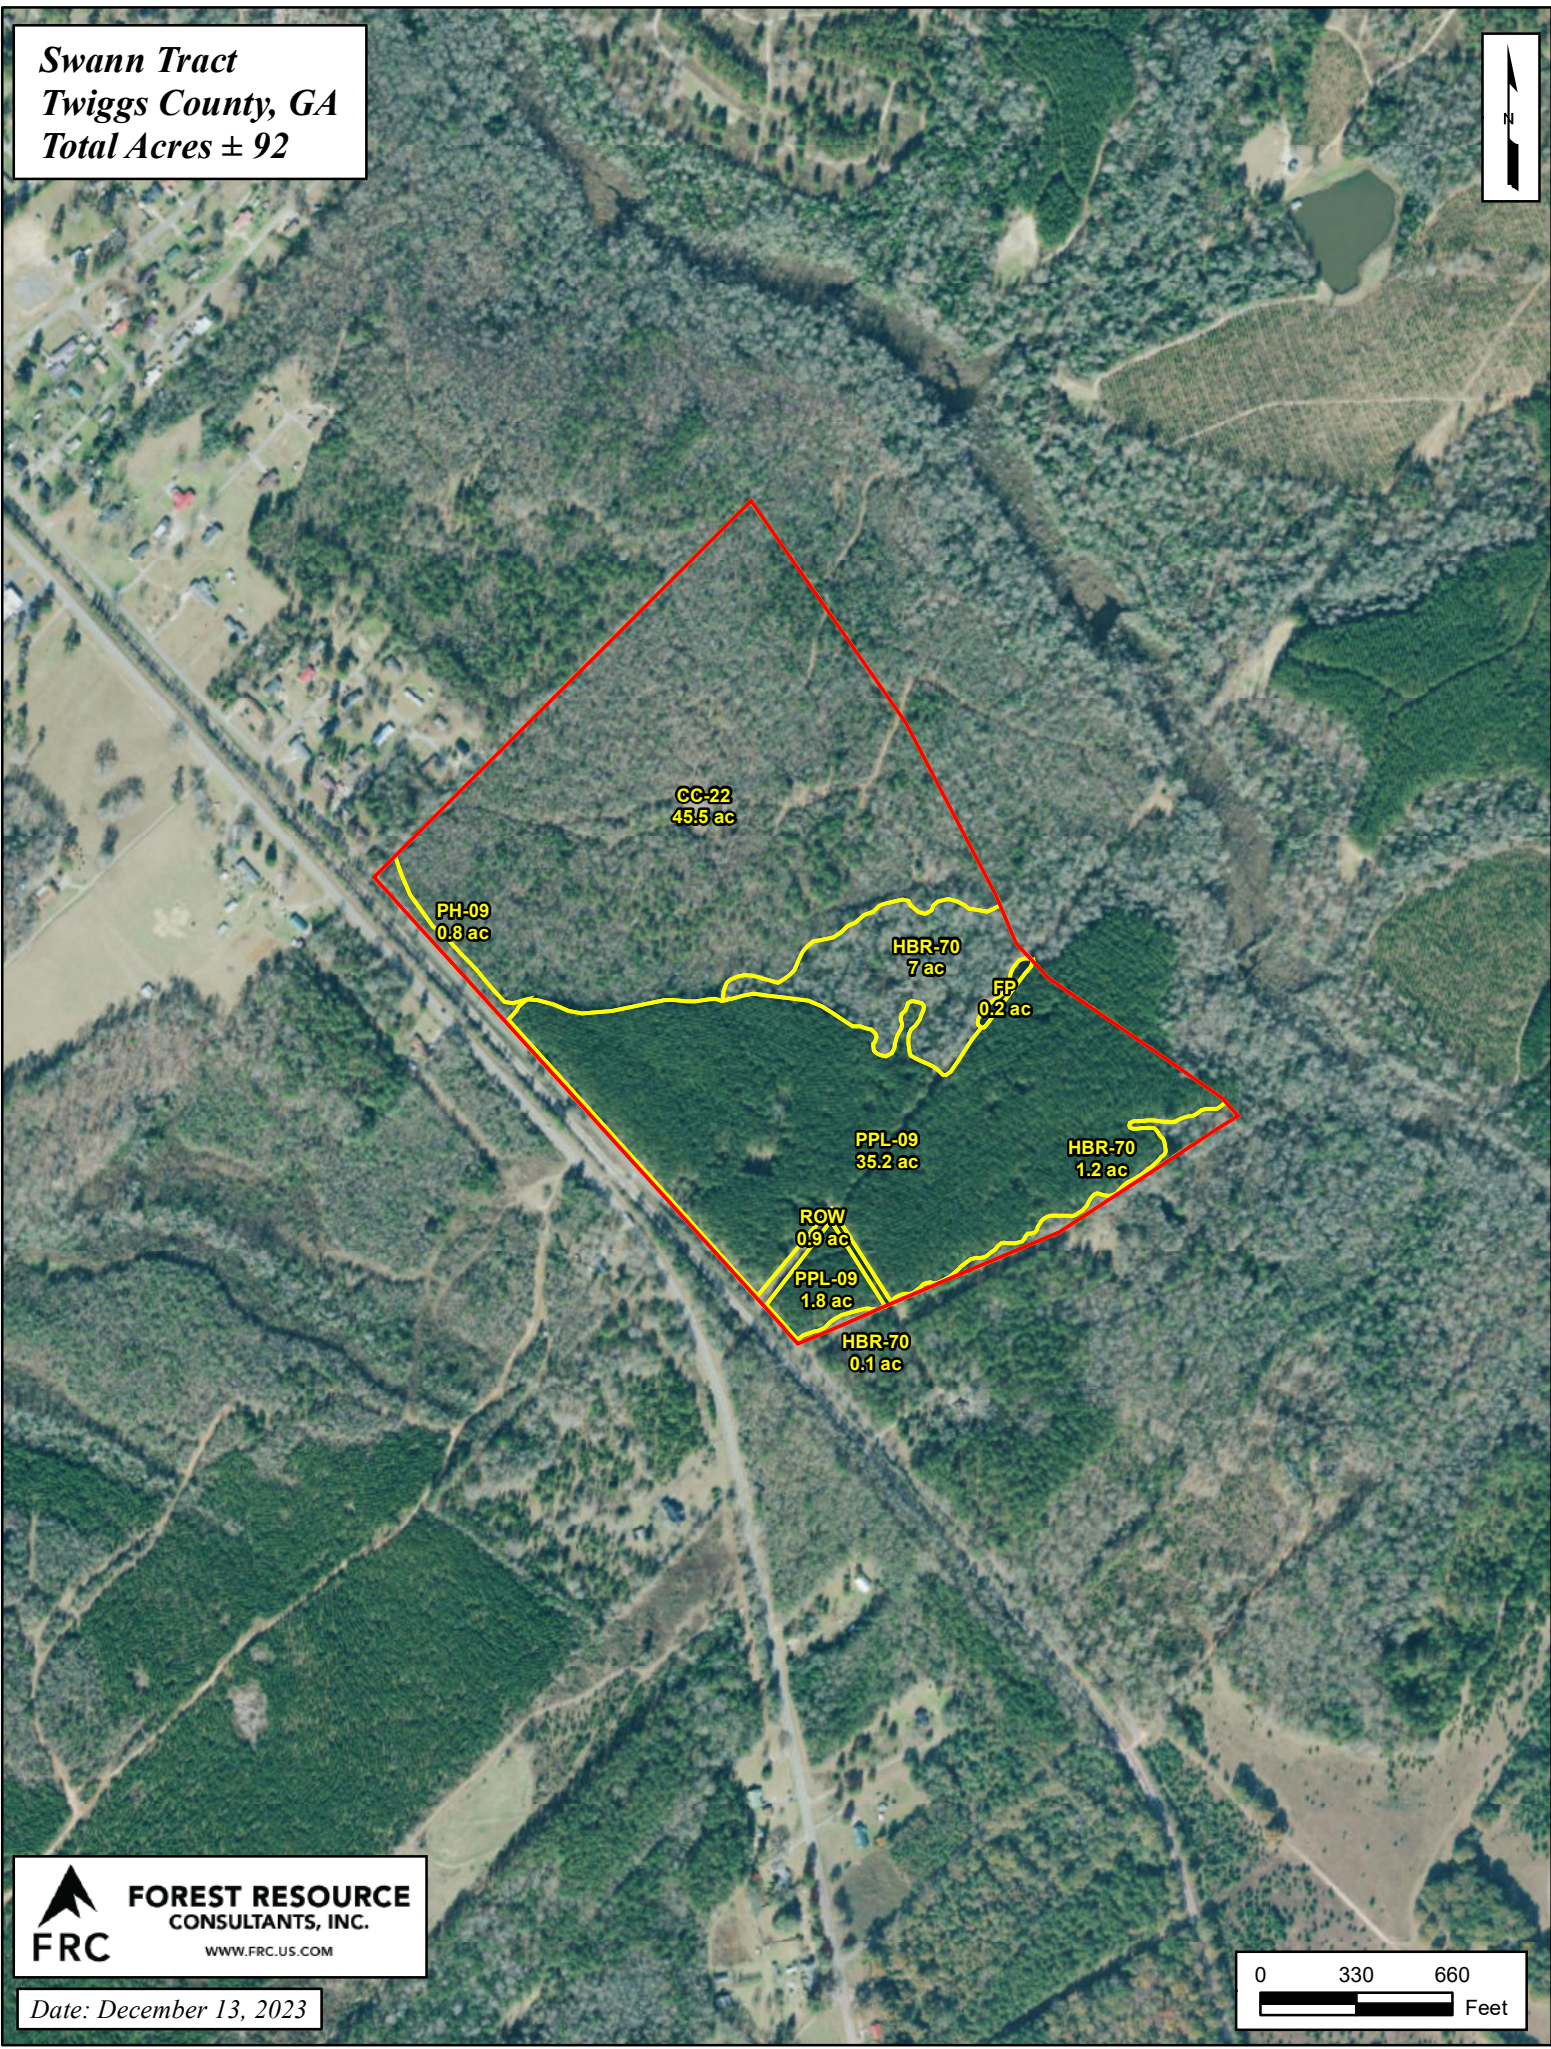

Swann Tract
Twiggs County, GA
Total Acres ± 92

 **FOREST RESOURCE CONSULTANTS, INC.**
WWW.FRC.US.COM

Date: December 13, 2023