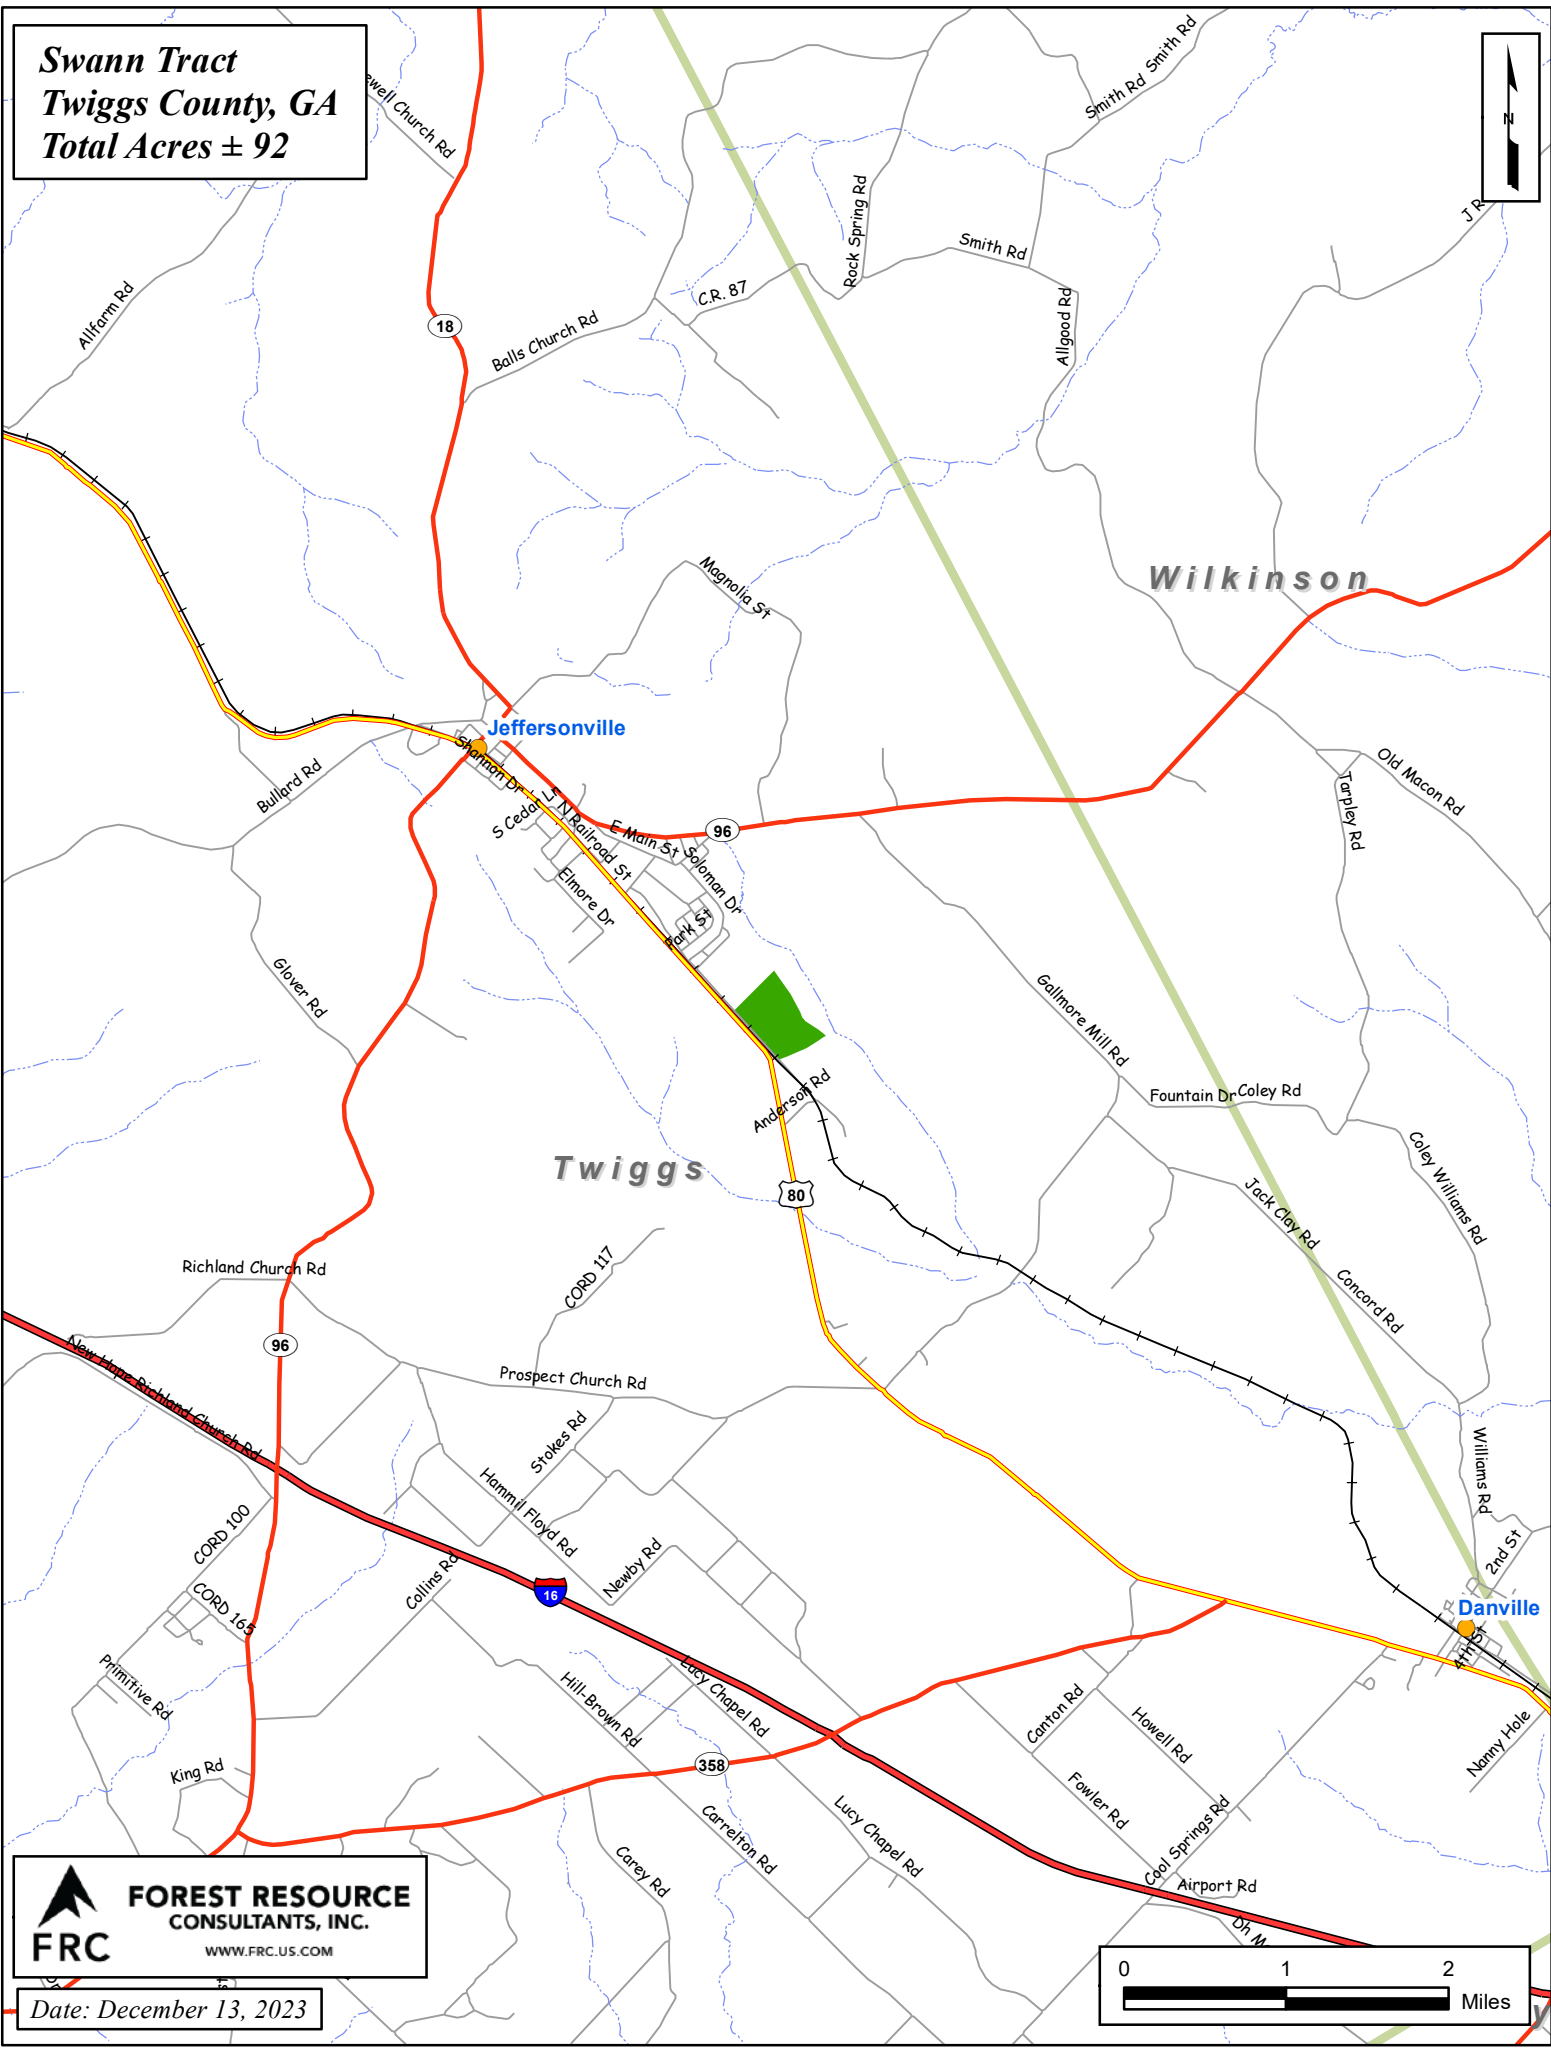

Swann Tract
Twiggs County, GA
Total Acres ± 92

 **FOREST RESOURCE CONSULTANTS, INC.**
WWW.FRC.US.COM

Date: December 13, 2023