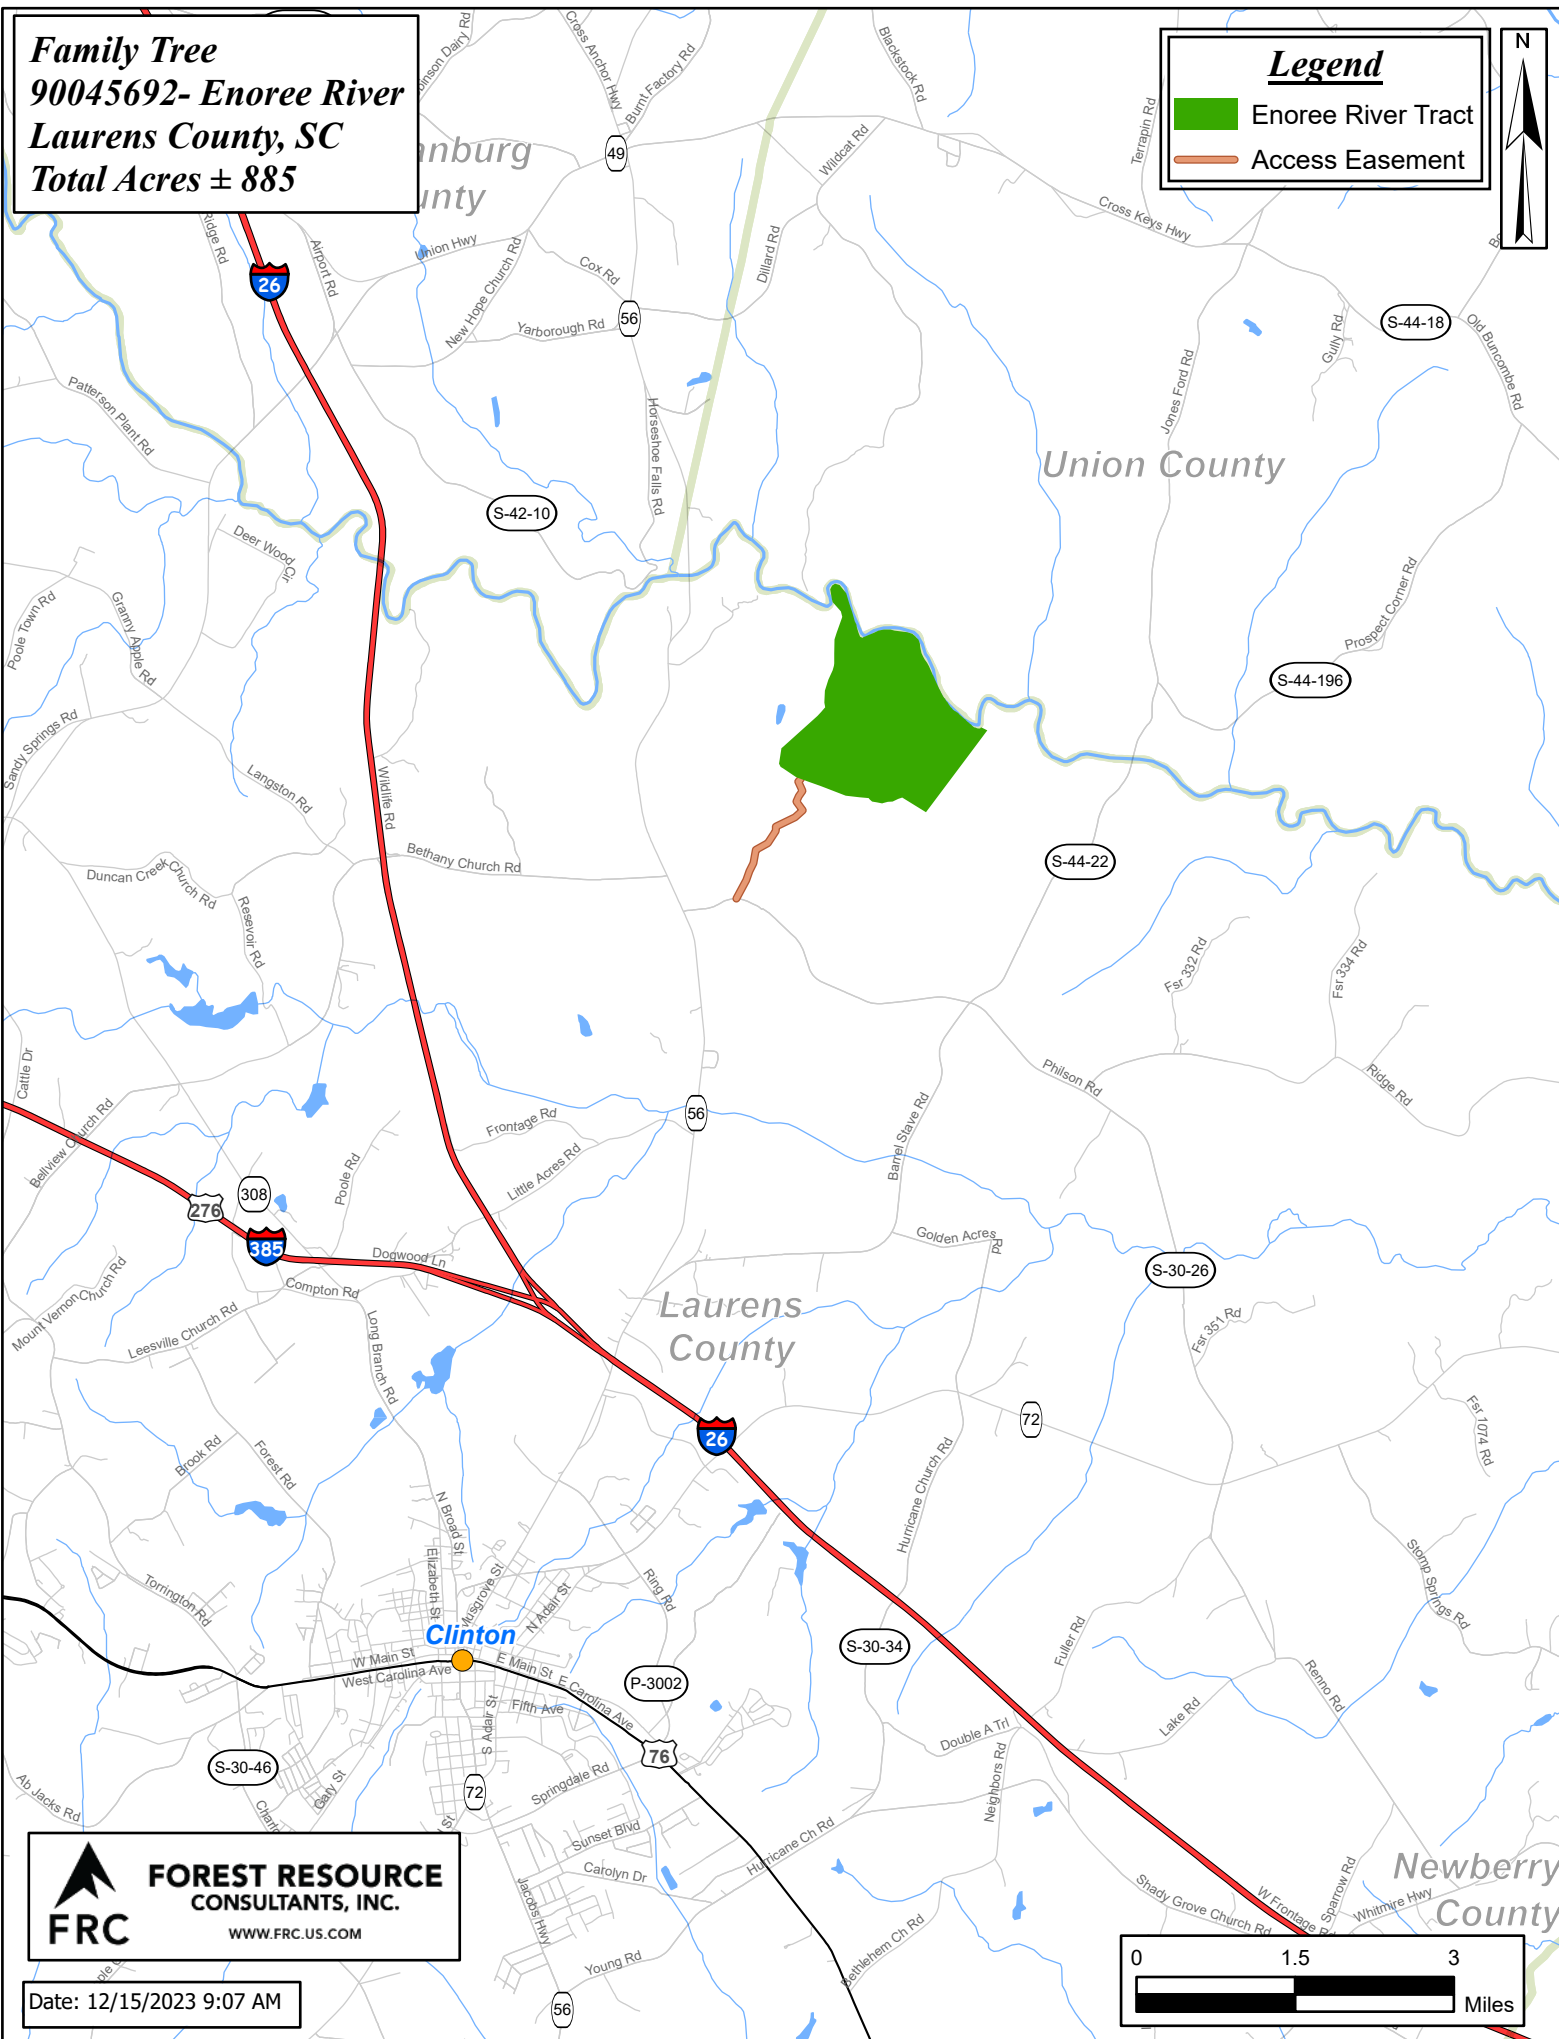

Family Tree
90045692- Enoree River
Laurens County, SC
Total Acres ± 885

Legend

-  Enoree River Tract
-  Access Easement

 **FOREST RESOURCE CONSULTANTS, INC.**
WWW.FRC.US.COM

Date: 12/15/2023 9:07 AM