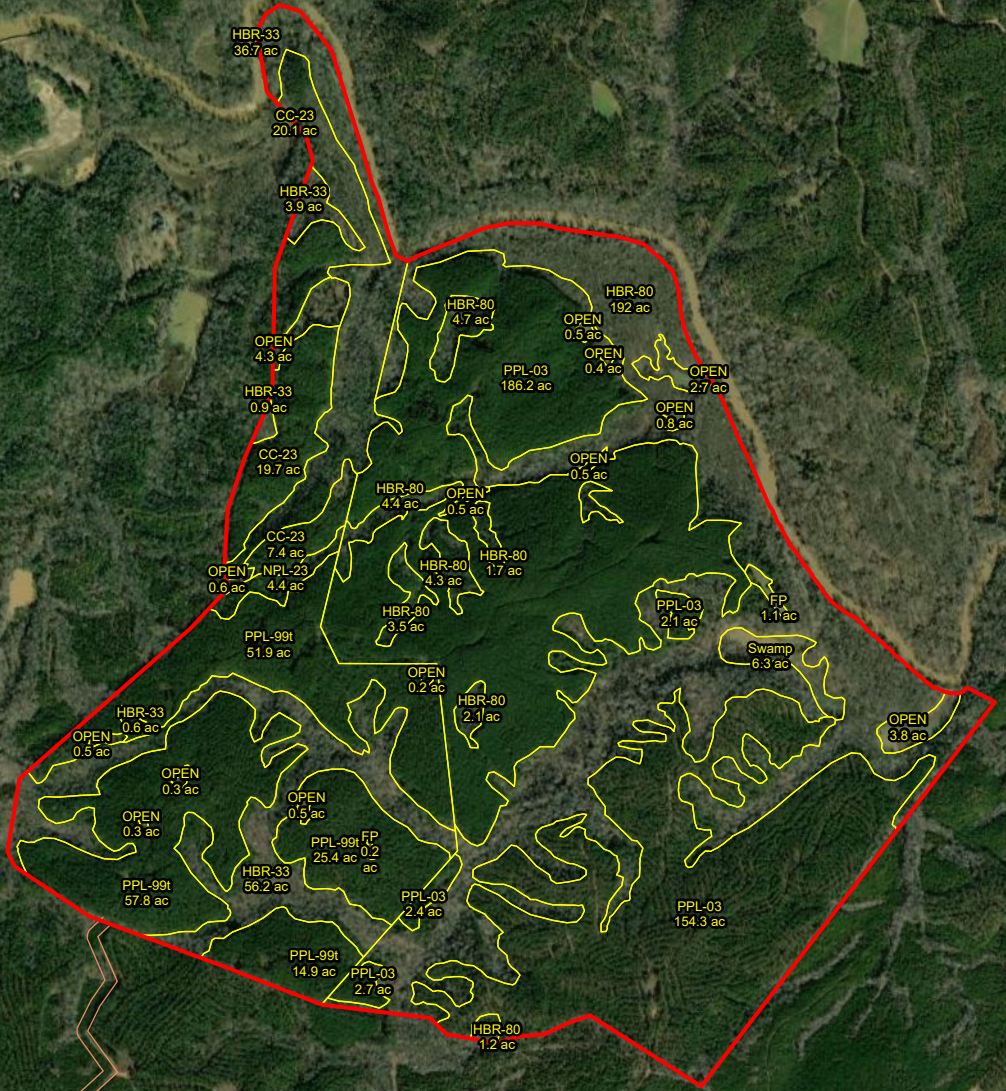

Family Tree
90045692- Enoree River
Laurens County, SC
Total Acres ± 885

Legend
— Access Easement

FOREST RESOURCE
CONSULTANTS, INC.
WWW.FRC.US.COM

Date: 12/14/2023 1:58 PM