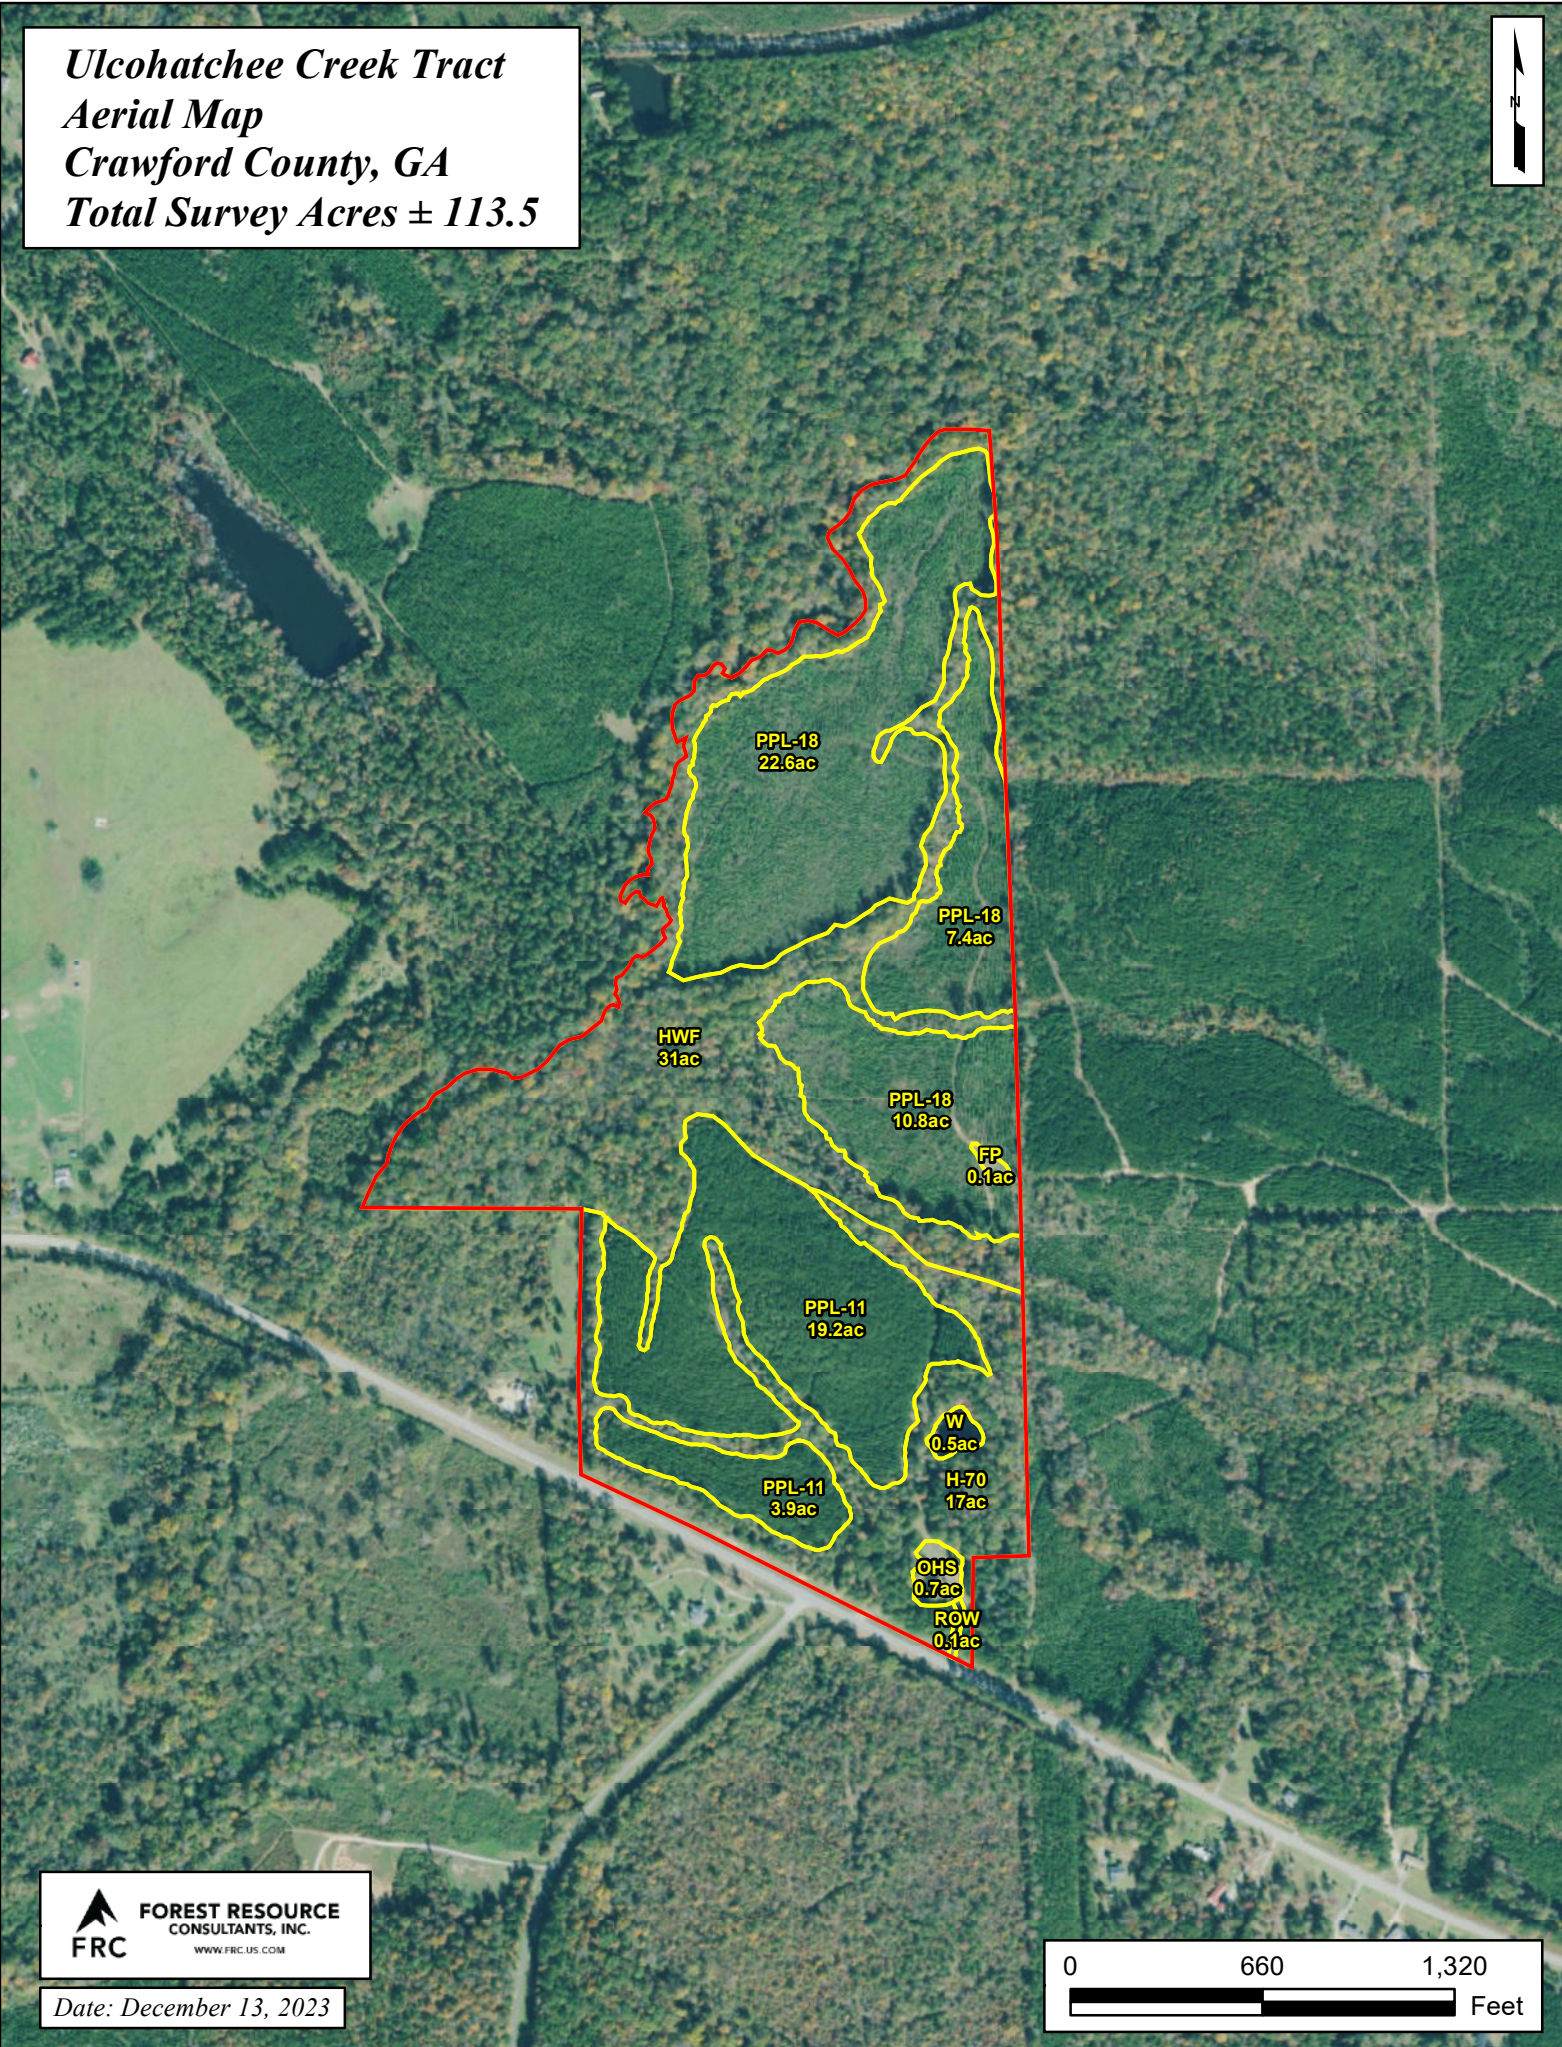

***Ulcohatchee Creek Tract  
Aerial Map  
Crawford County, GA  
Total Survey Acres ± 113.5***

Date: December 13, 2023