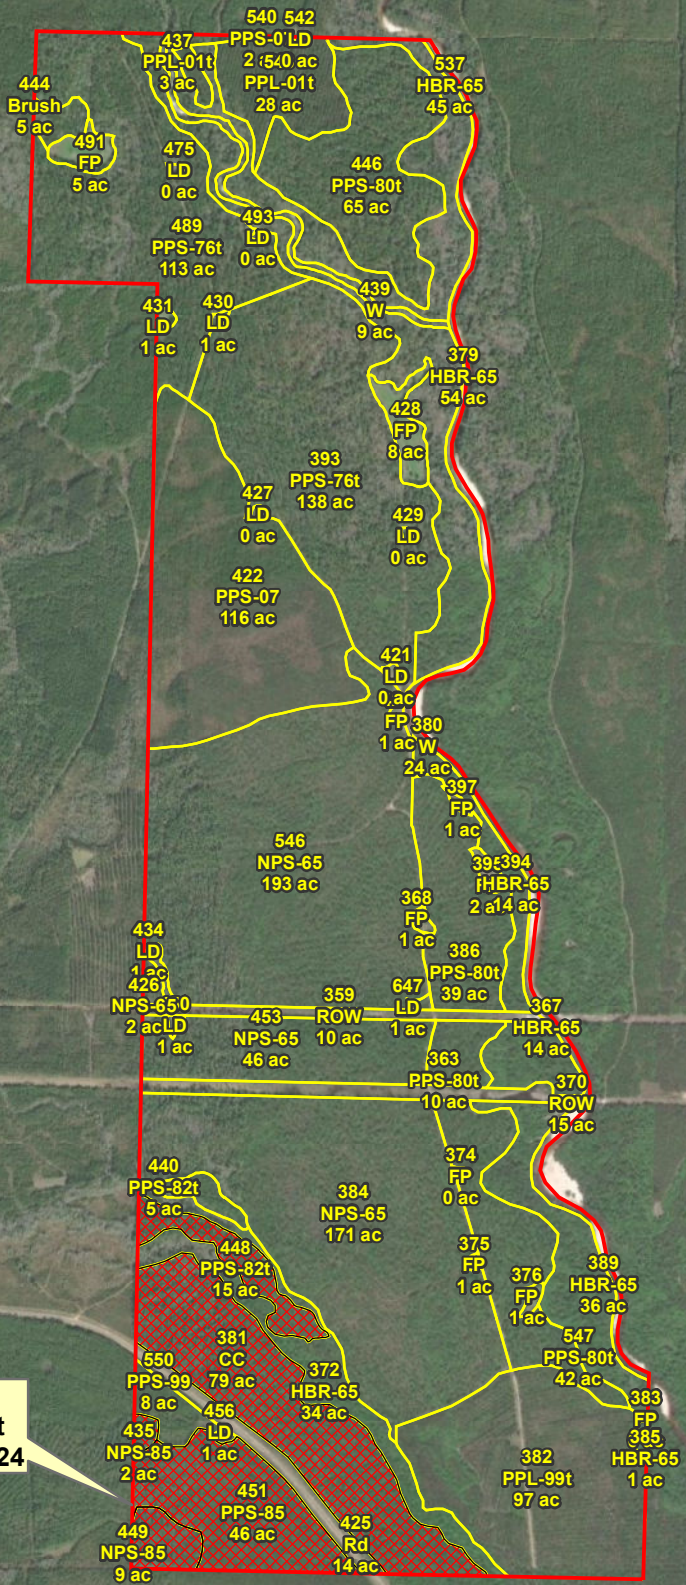

**Gammill
Catahoula Creek Tract
Sec 11, 12, 13, 24 T7S R16W
Hancock County, MS**

Legend

- Pay-as-Cut (±151.1 GIS acres)
- Ttl Remainder (±1,527.7 GIS acres)

**Pay-as-Cut
Final Harvest
Expires 6/8/2024**

Map Center
89°33'20"W
30°26'12"N

Date: November 20, 2023

1:24,000