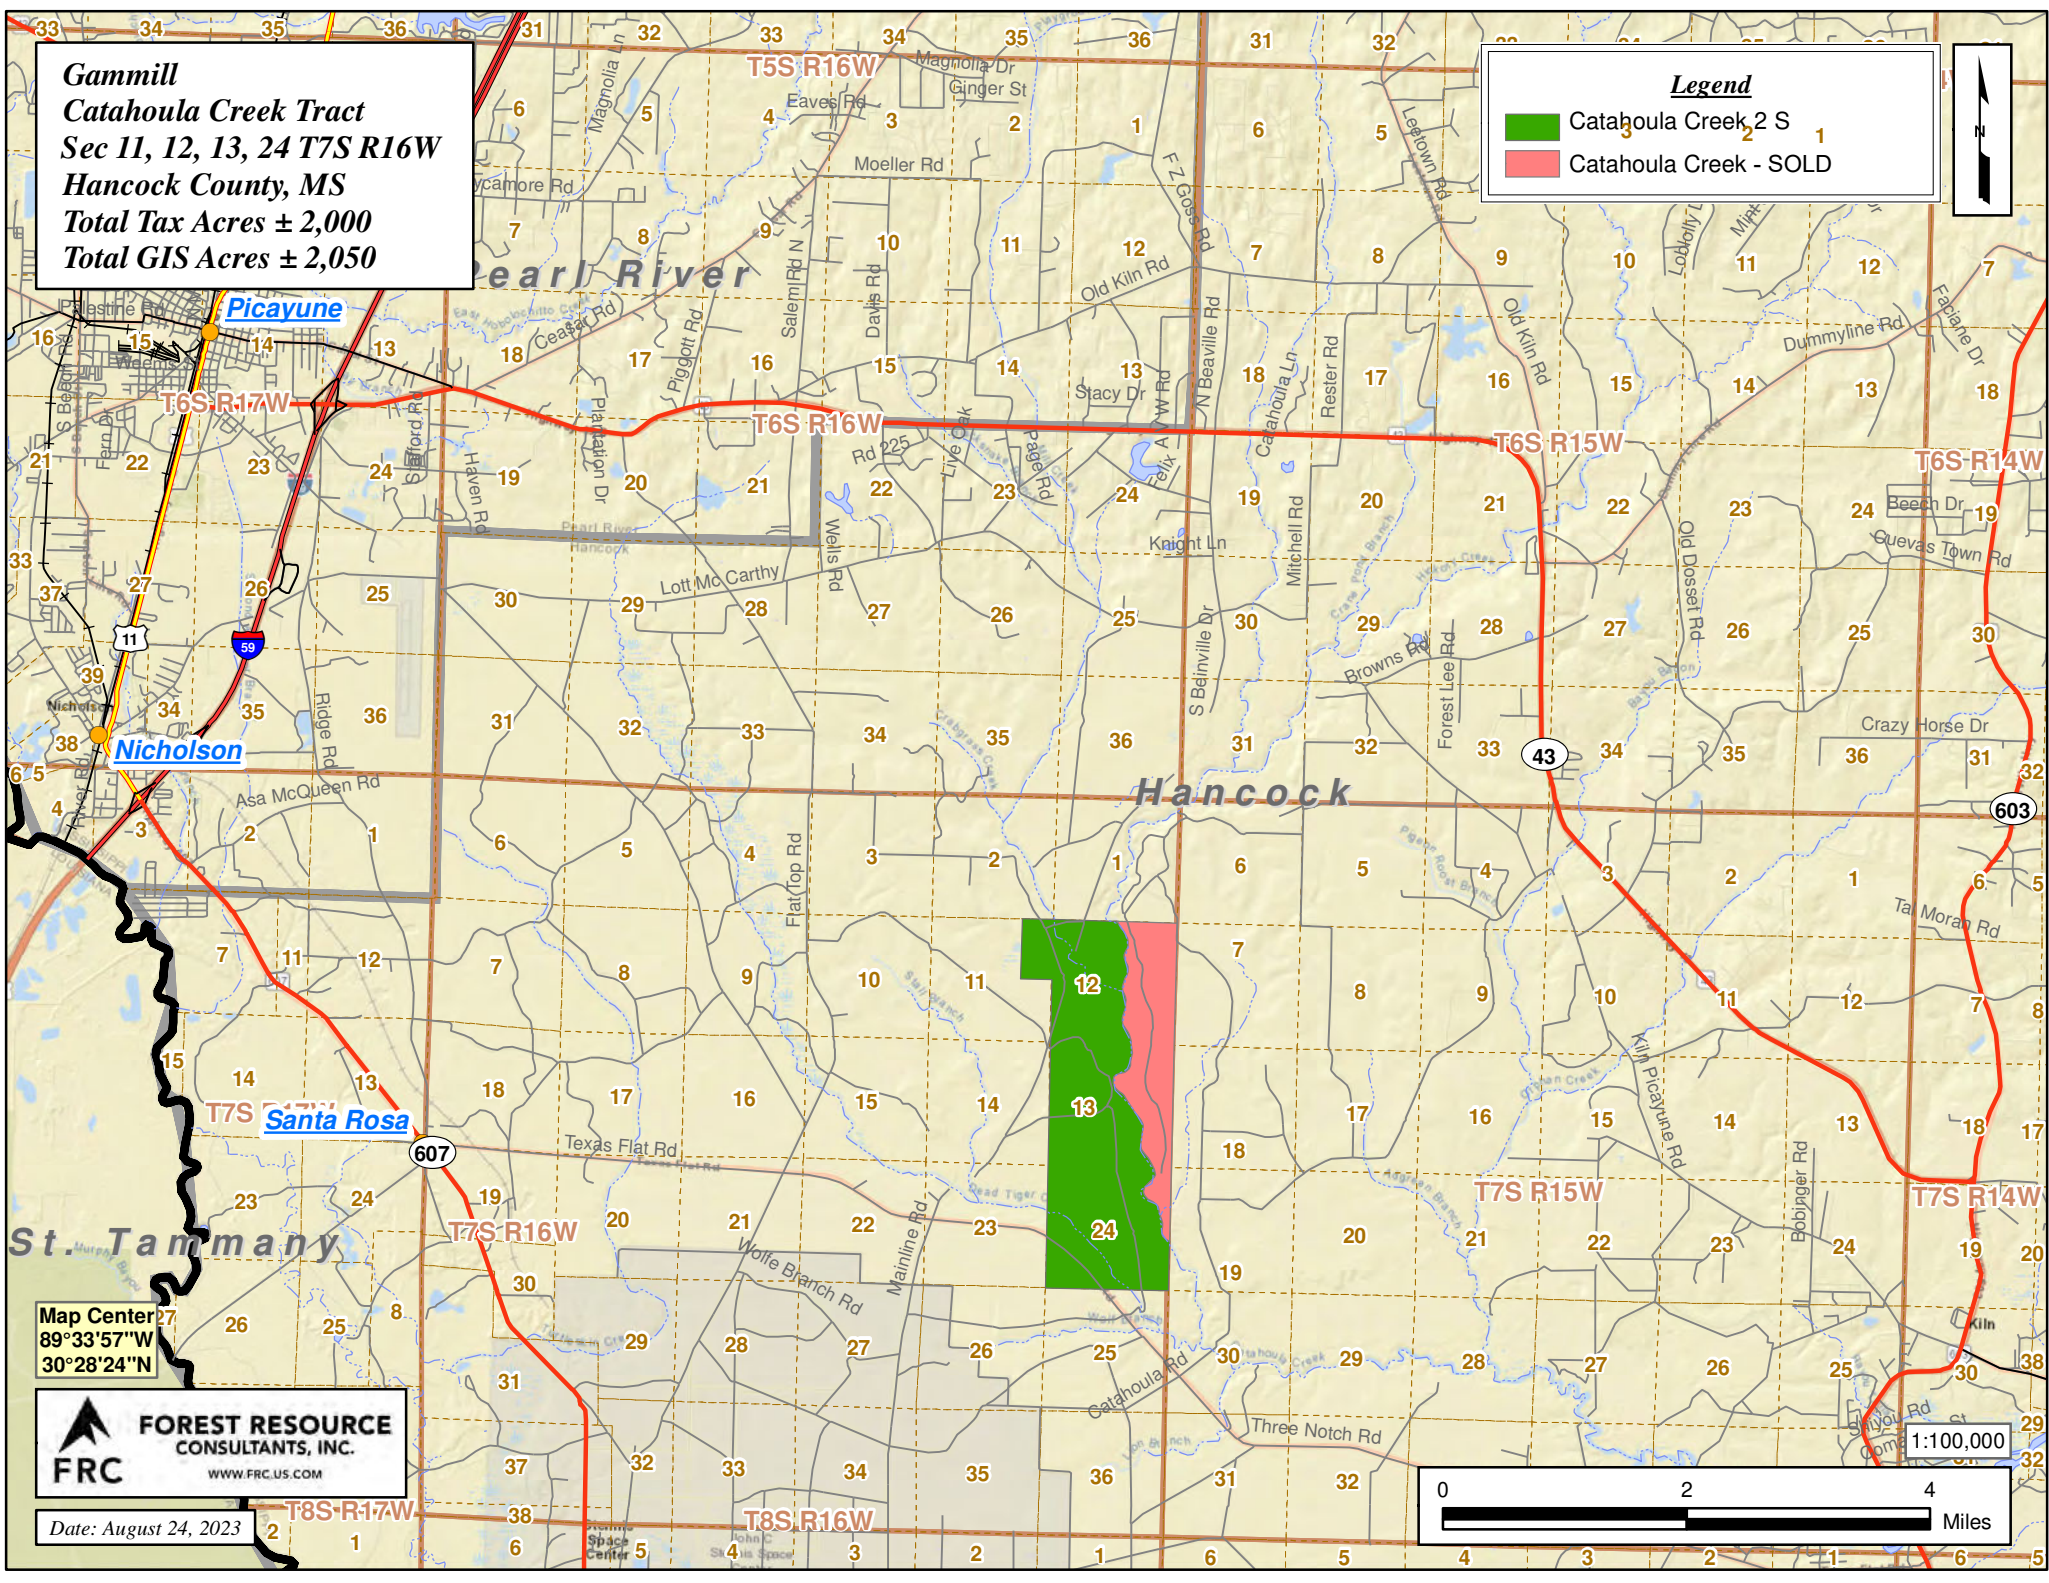

Gammill
Catahoula Creek Tract
Sec 11, 12, 13, 24 T7S R16W
Hancock County, MS
Total Tax Acres ± 2,000
Total GIS Acres ± 2,050

Legend

- Catahoula Creek 2 S
- Catahoula Creek - SOLD

Map Center
 89°33'57"W
 30°28'24"N