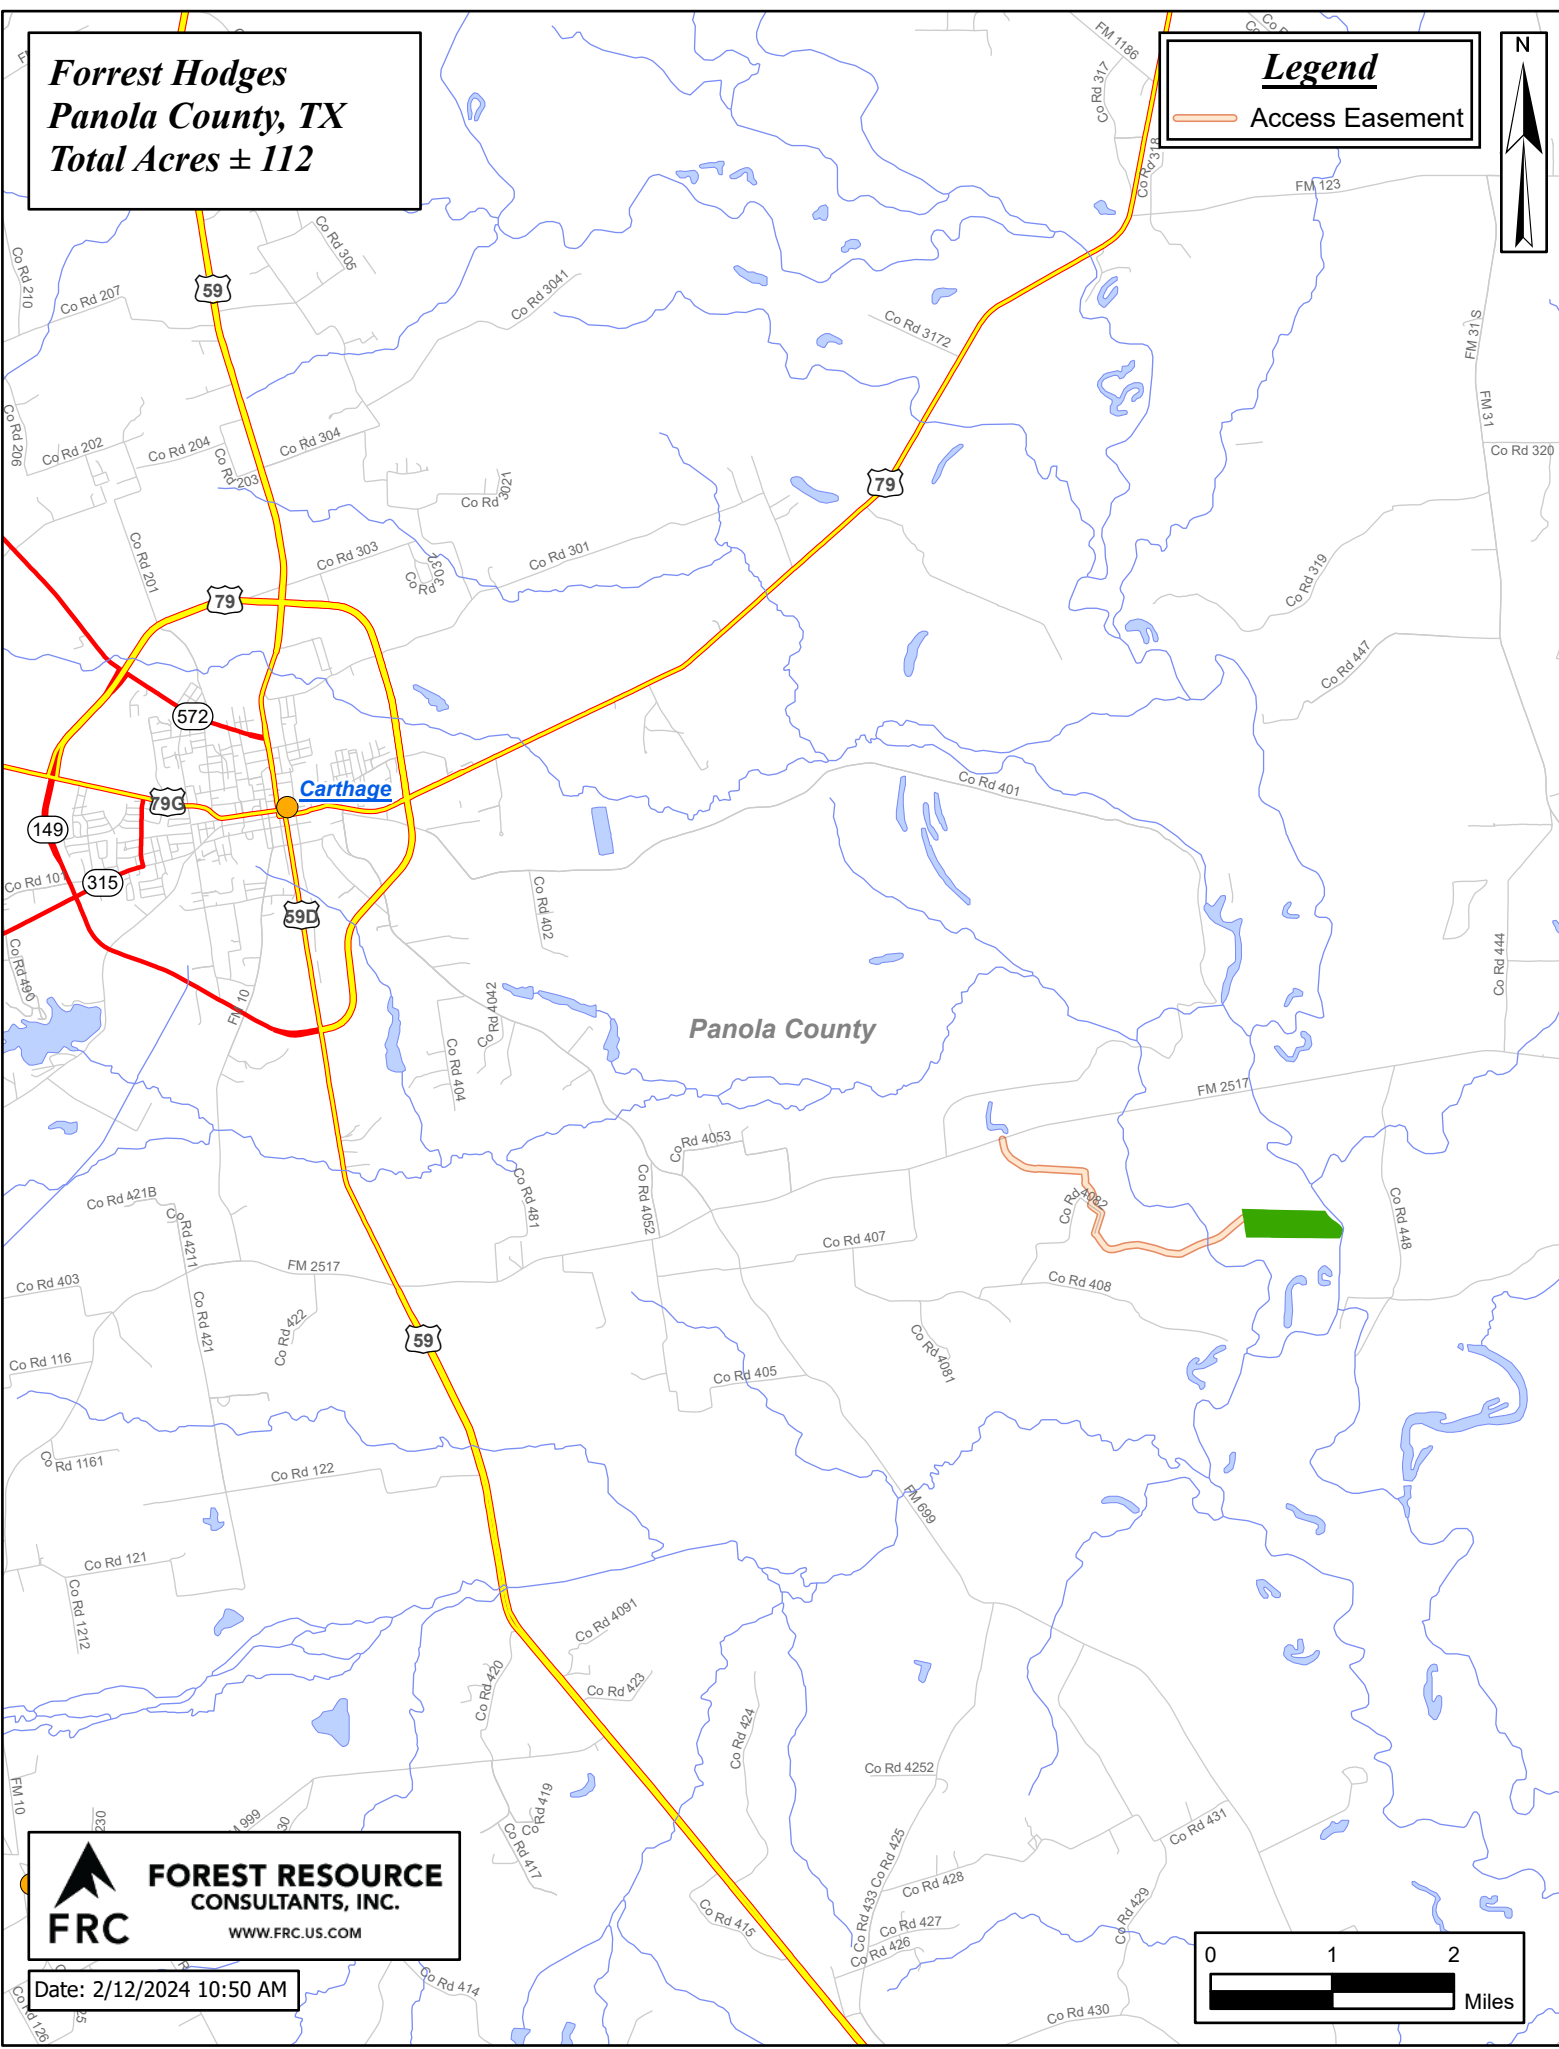

**Forrest Hodges
Panola County, TX
Total Acres ± 112**

Legend
— Access Easement

Panola County

Carthage

**FOREST RESOURCE
CONSULTANTS, INC.**
WWW.FRC.US.COM

Date: 2/12/2024 10:50 AM