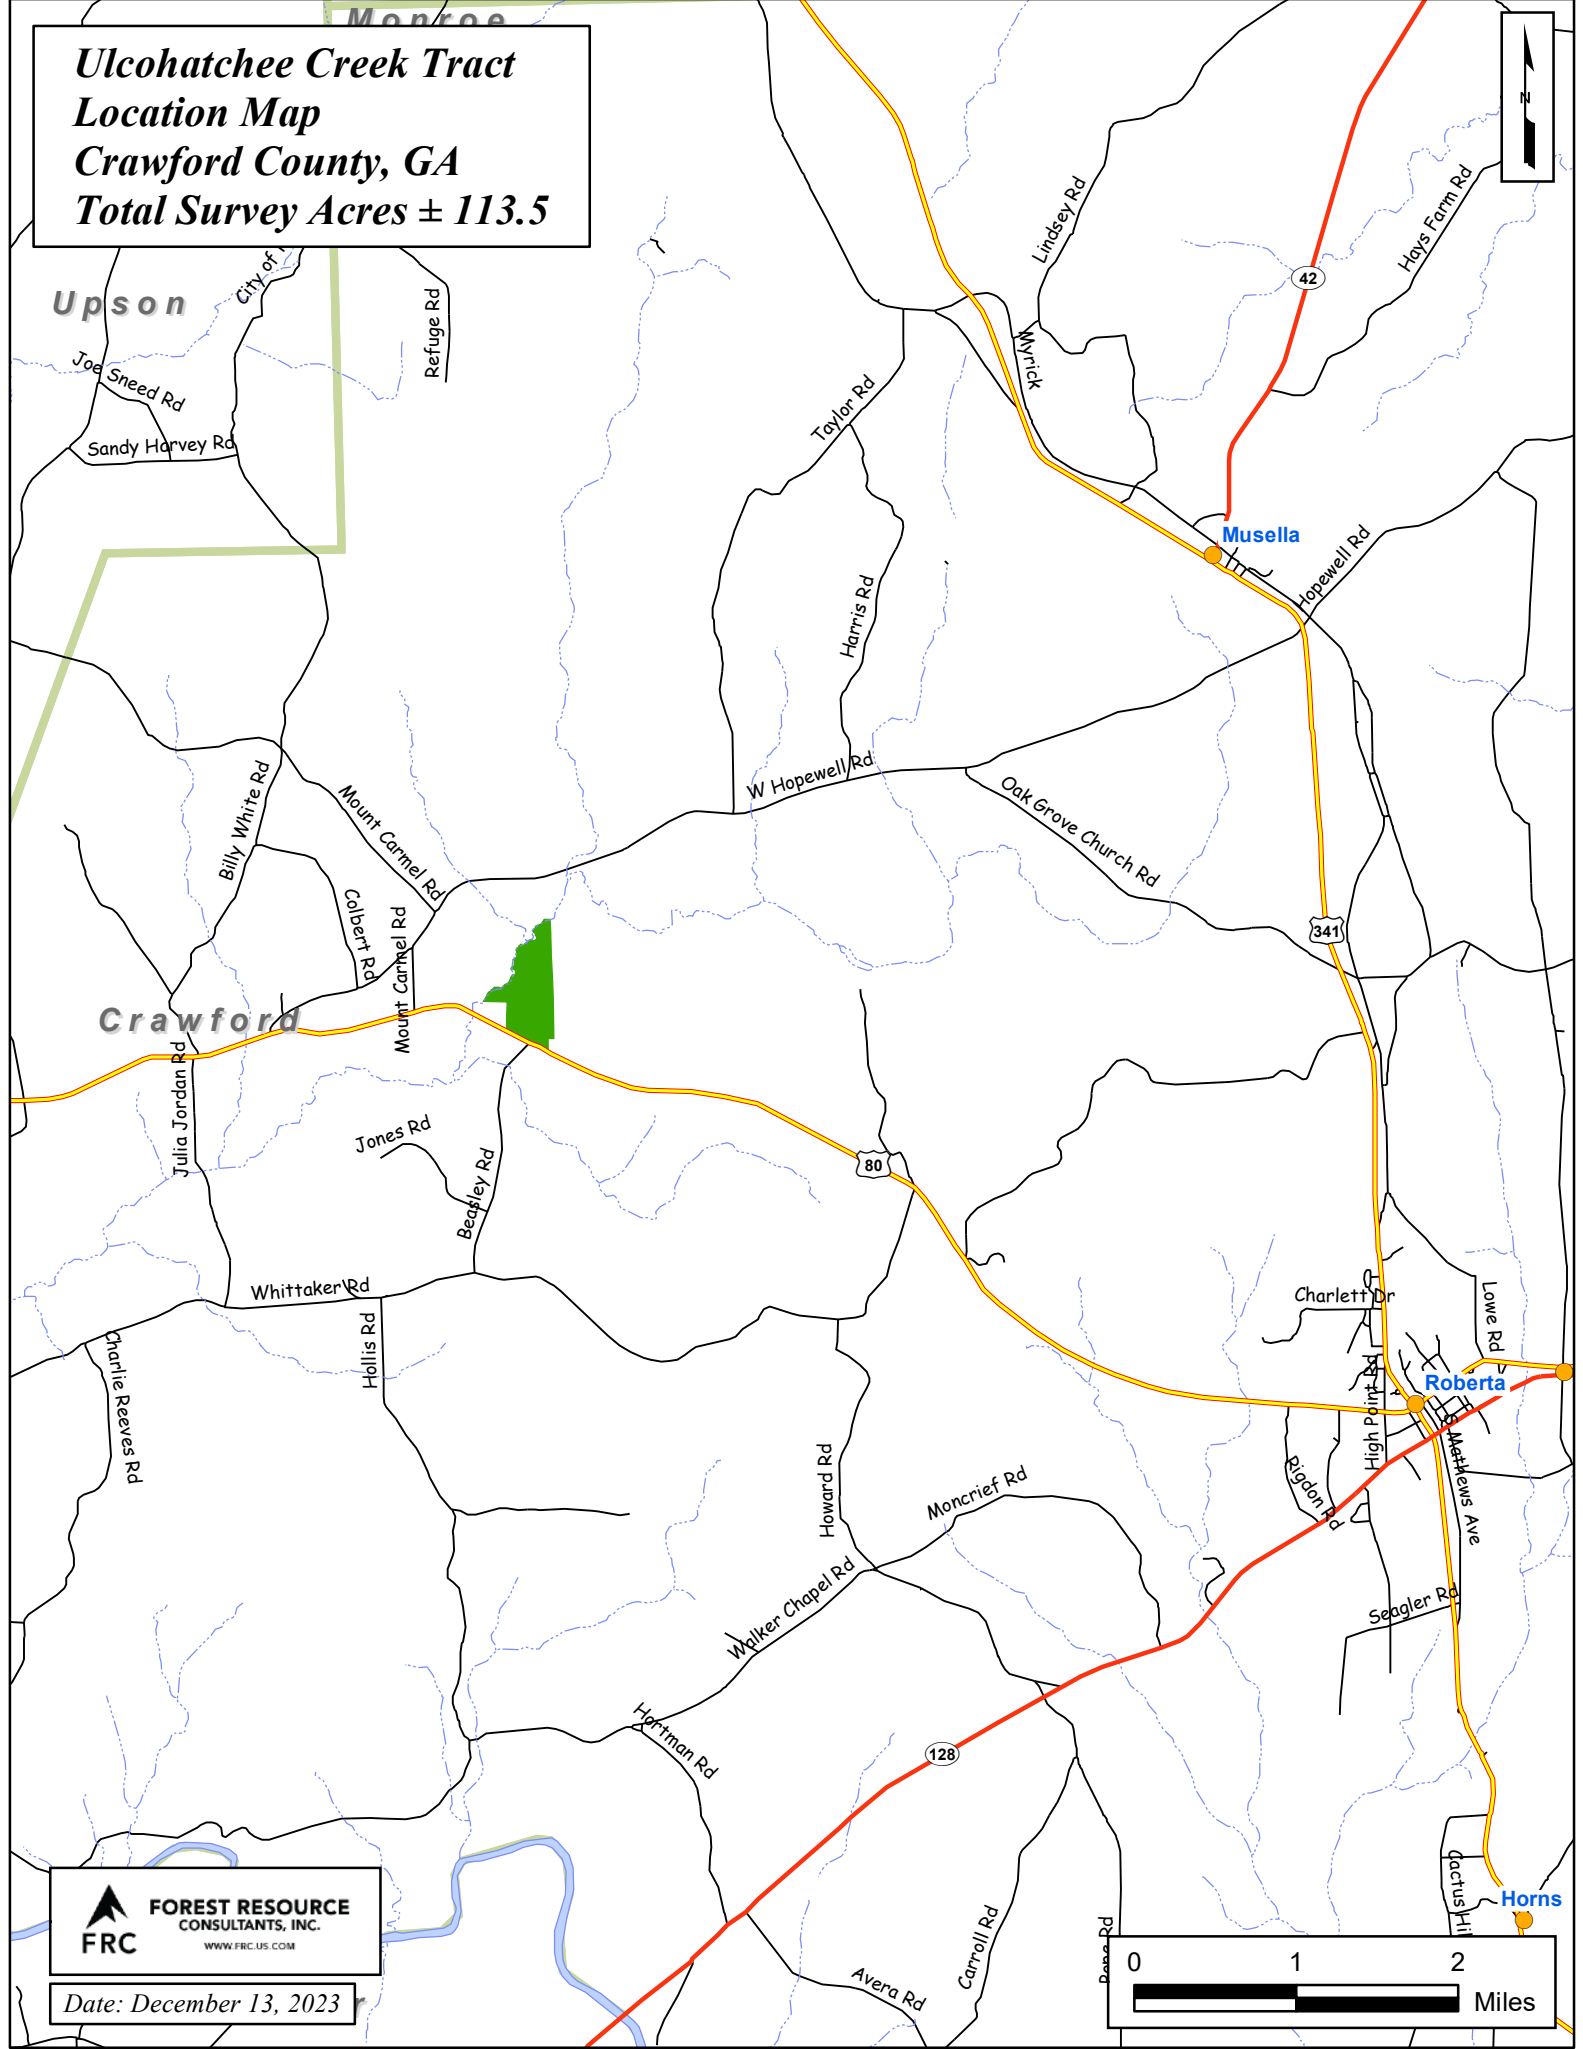

**Ulcohatchee Creek Tract
Location Map
Crawford County, GA
Total Survey Acres ± 113.5**

Date: December 13, 2023