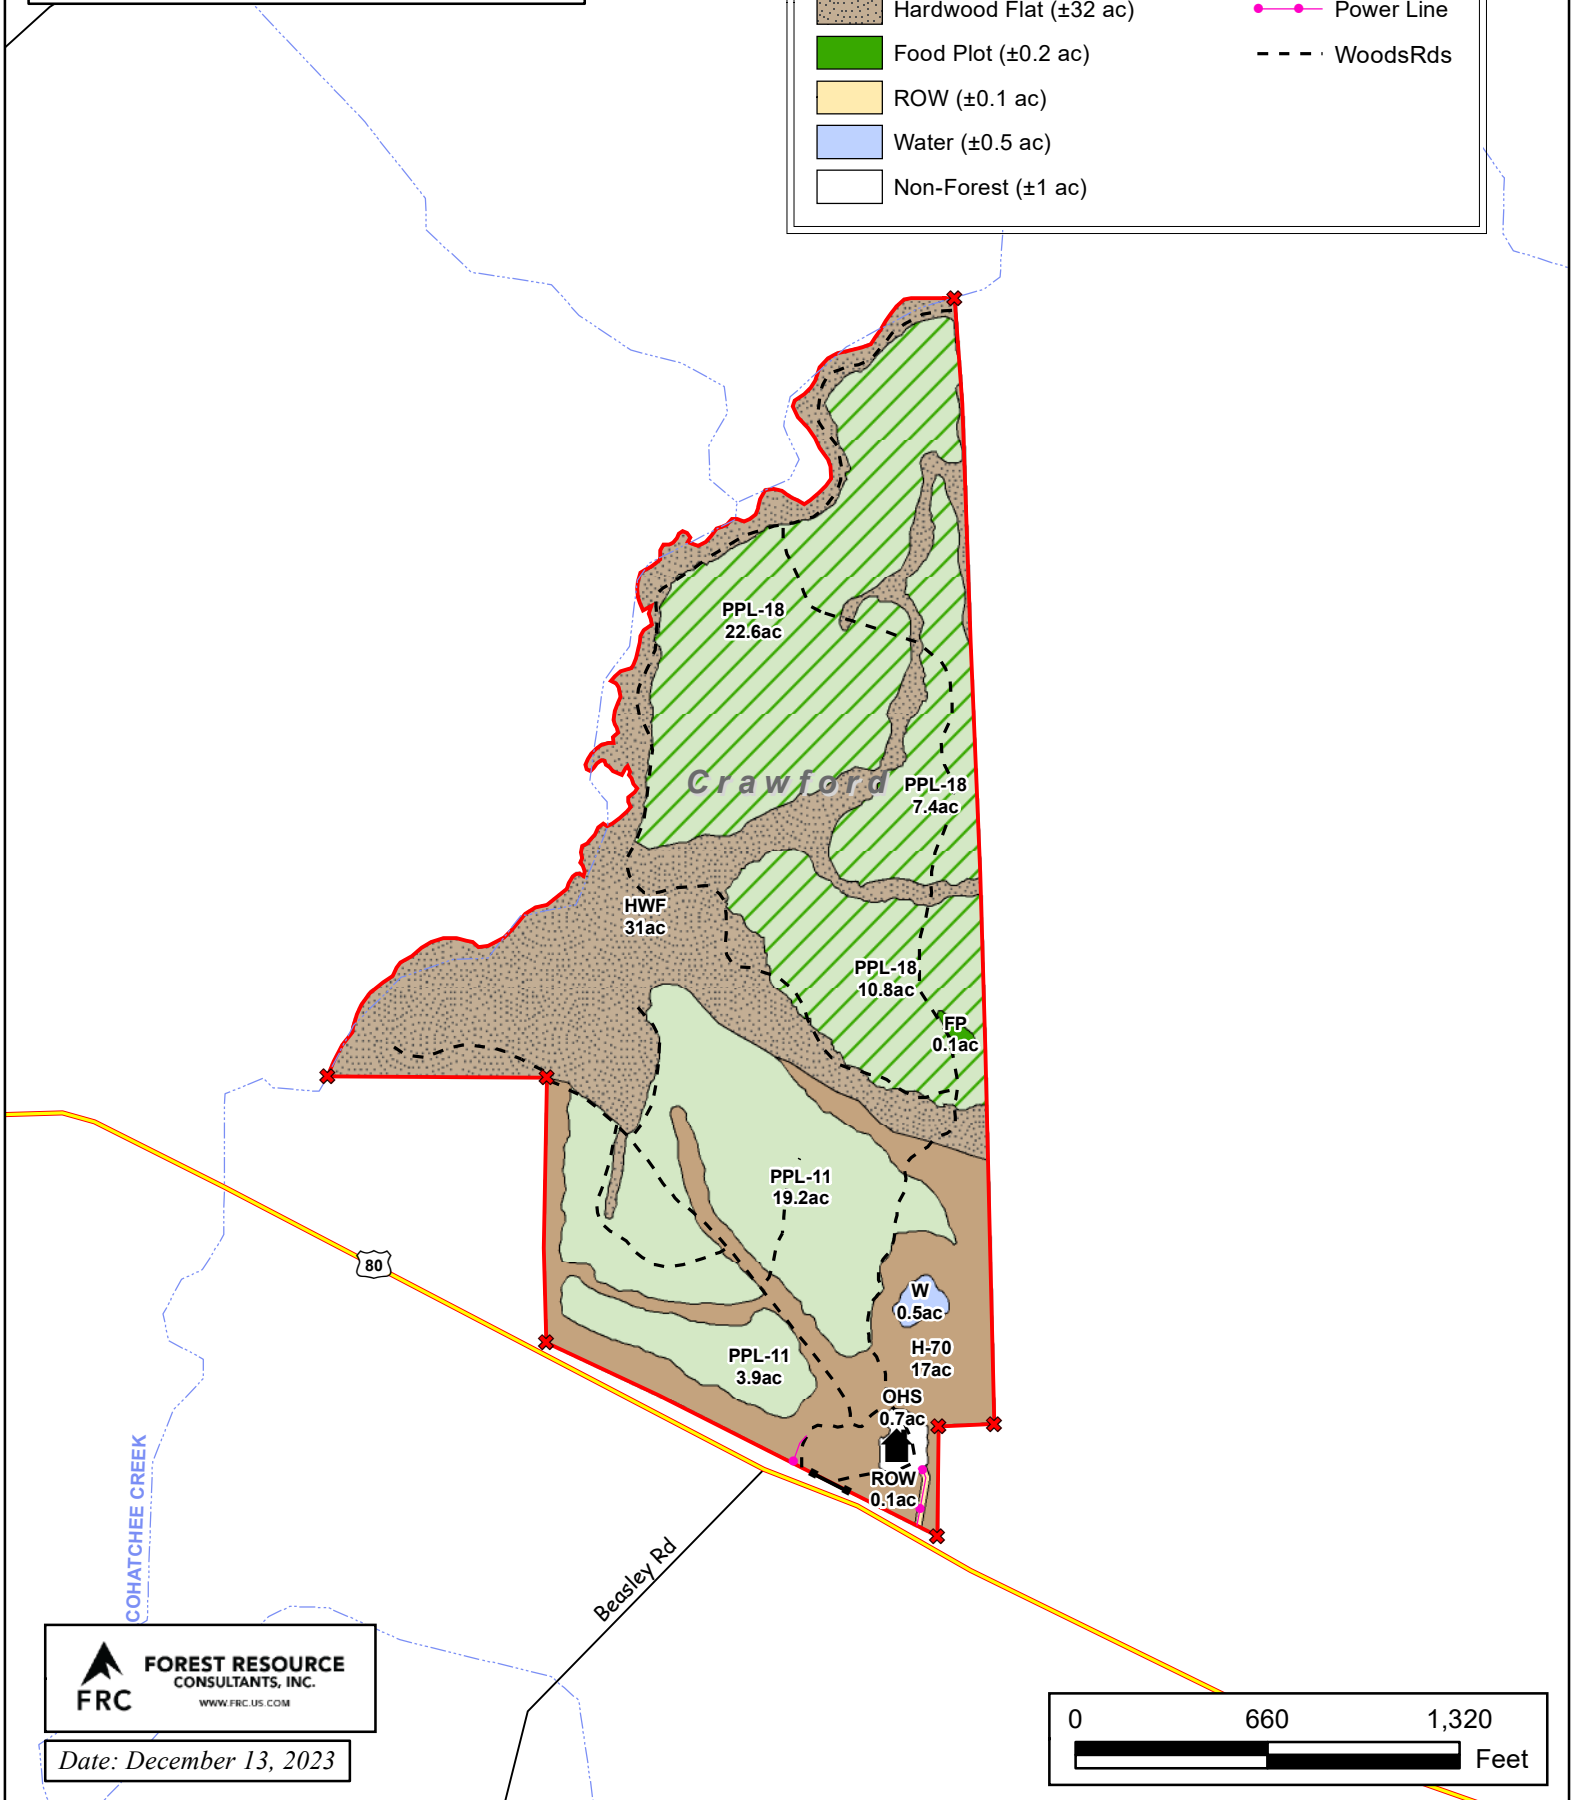

**Ulcohatchee Creek Tract
Timber Type Map
Crawford County, GA
Total Survey Acres ± 113.5**

Jewell Rd

Legend

- Planted Pine Pmrch 2011 (±23 ac)
- Planted Pine Pmrch 2018 (±41 ac)
- Hardwood (±17 ac)
- Hardwood Flat (±32 ac)
- Food Plot (±0.2 ac)
- ROW (±0.1 ac)
- Water (±0.5 ac)
- Non-Forest (±1 ac)
- Gate
- Camp/Shop
- Iron Pin
- Power Line
- WoodsRds

COHATCHEE CREEK

Beasley Rd

80

FOREST RESOURCE CONSULTANTS, INC.
WWW.FRC.US.COM

Date: December 13, 2023