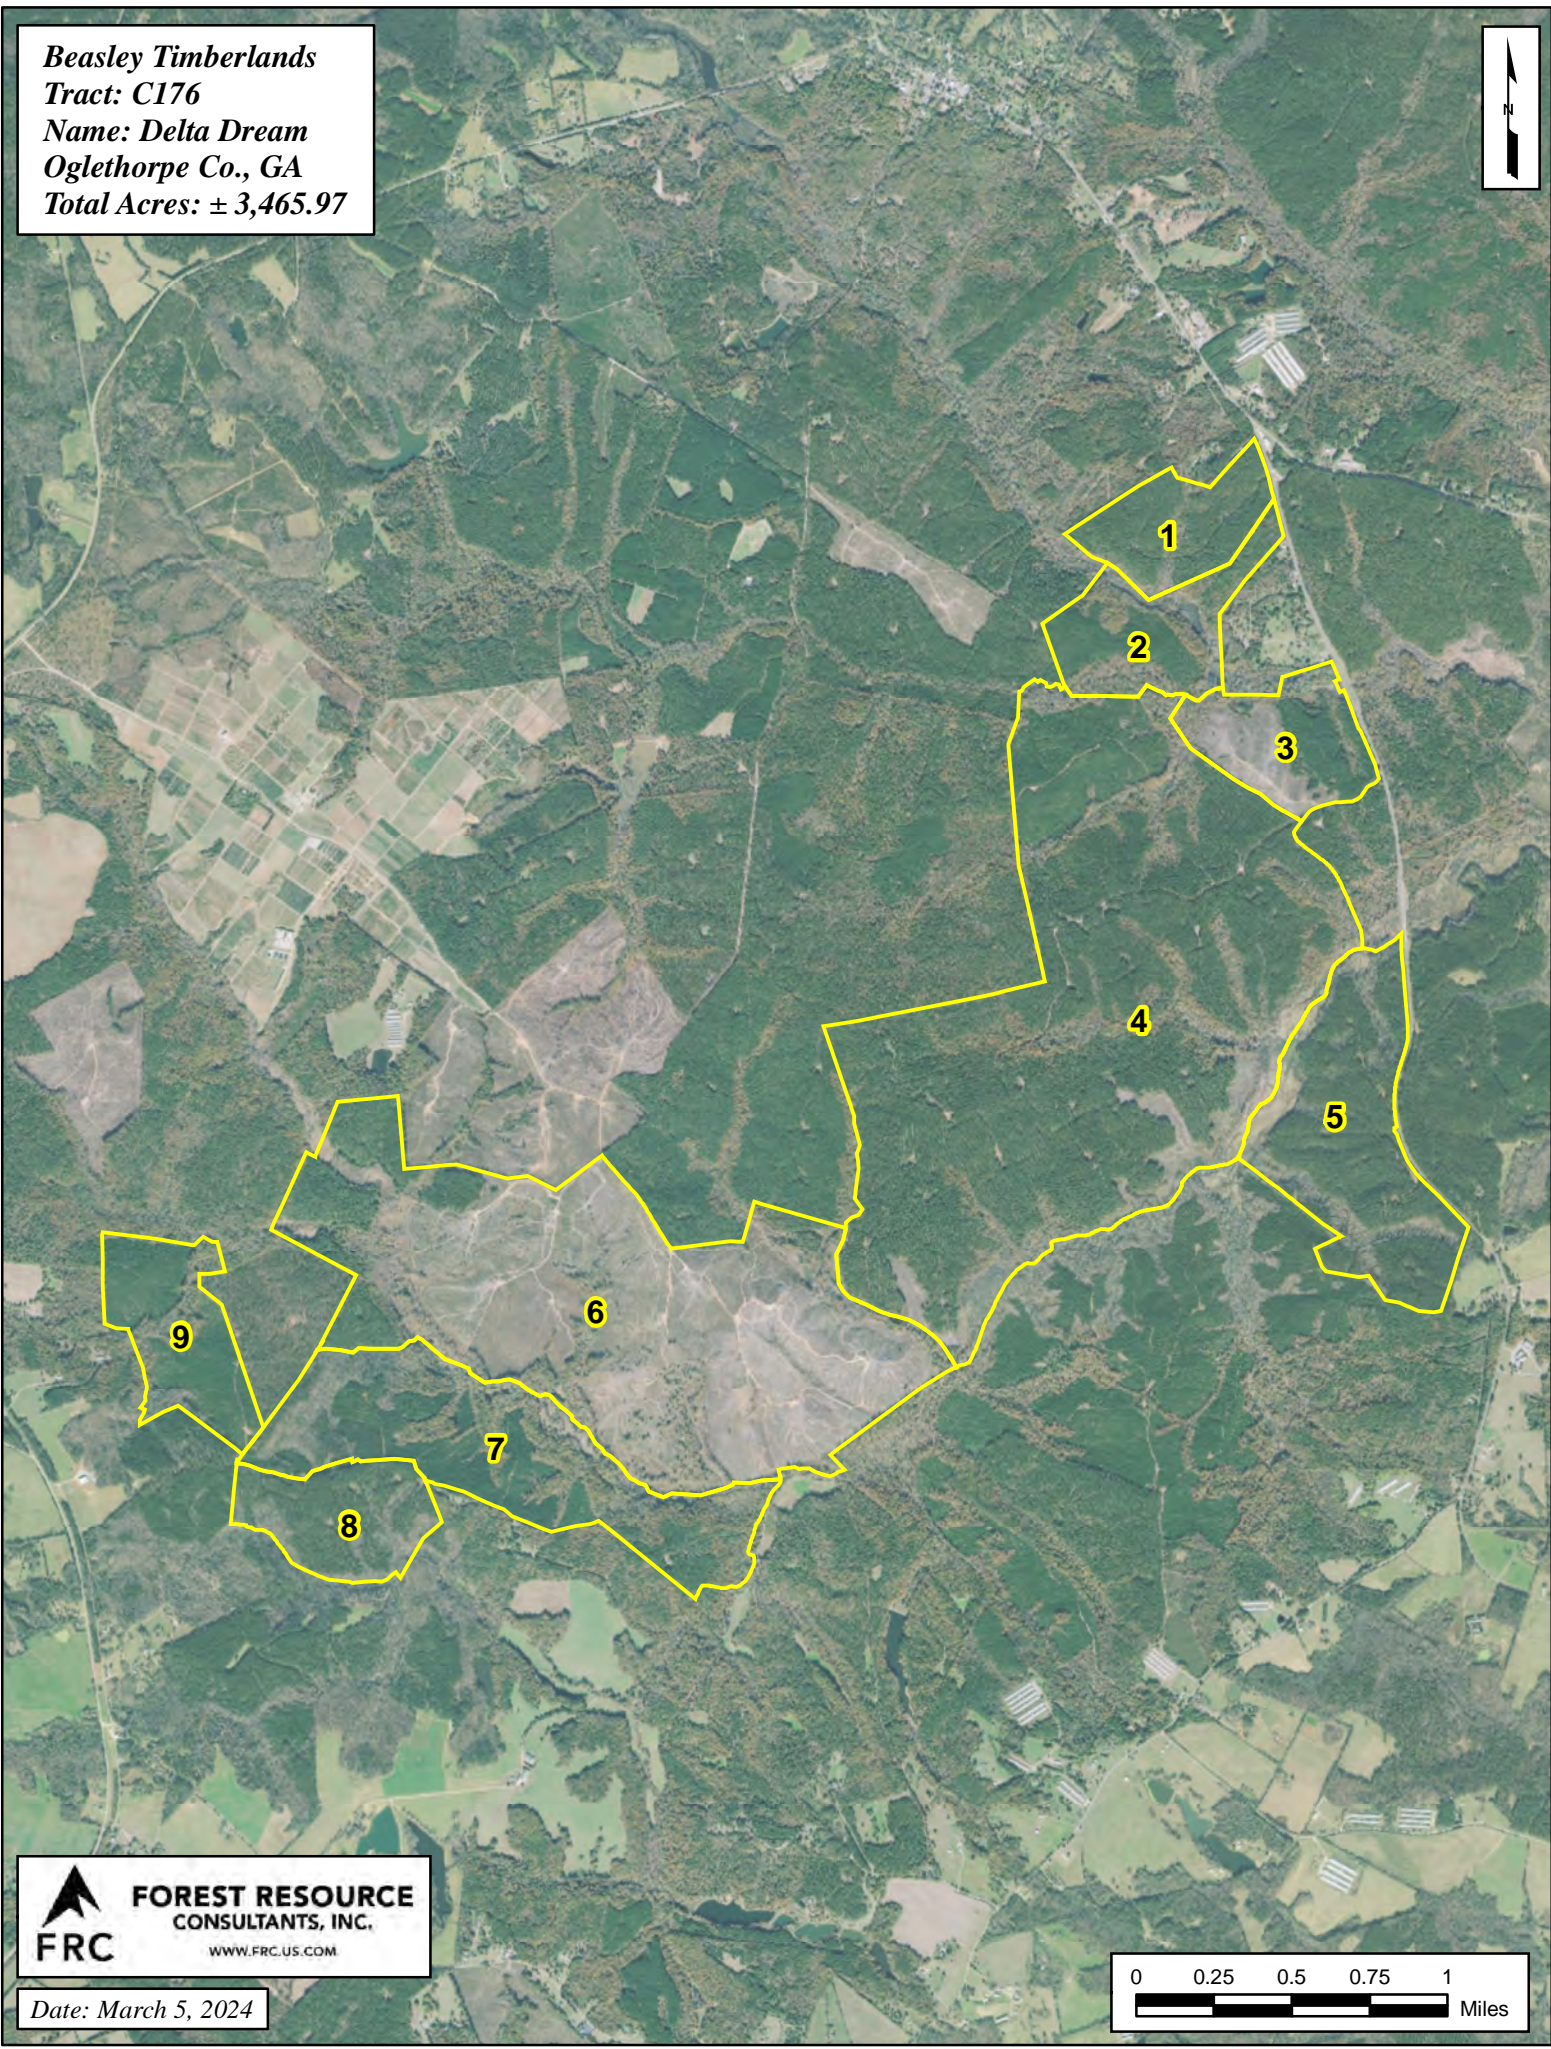

Beasley Timberlands
Tract: C176
Name: Delta Dream
Oglethorpe Co., GA
Total Acres: ± 3,465.97

Date: March 5, 2024