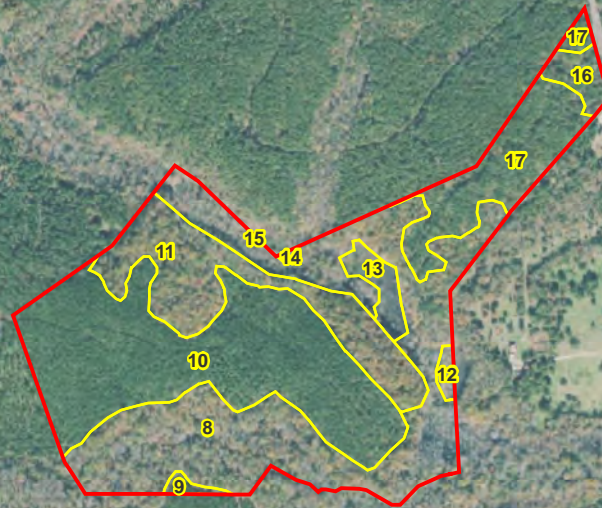

**Beasley Timberland**  
**Tract: C176-2**  
**Name: Delta Dream-2**  
**Oglethorpe Co., GA**  
**Total Acres: ± 132.12**

Stand ID   Covertype   Acres	
8: HBR-50 (48 Ac)	13: Open (2.9 Ac)
9: PPL-13 (< 1 Ac)	14: Open (< 1 Ac)
10: PPL-03 (43.5 Ac)	15: Open (< 1 Ac)
11: HBR-50 (18.8 Ac)	16: HBR-50 (2.7 Ac)
12: Open (< 1 Ac)	17: PPL-80t (14.3 Ac)