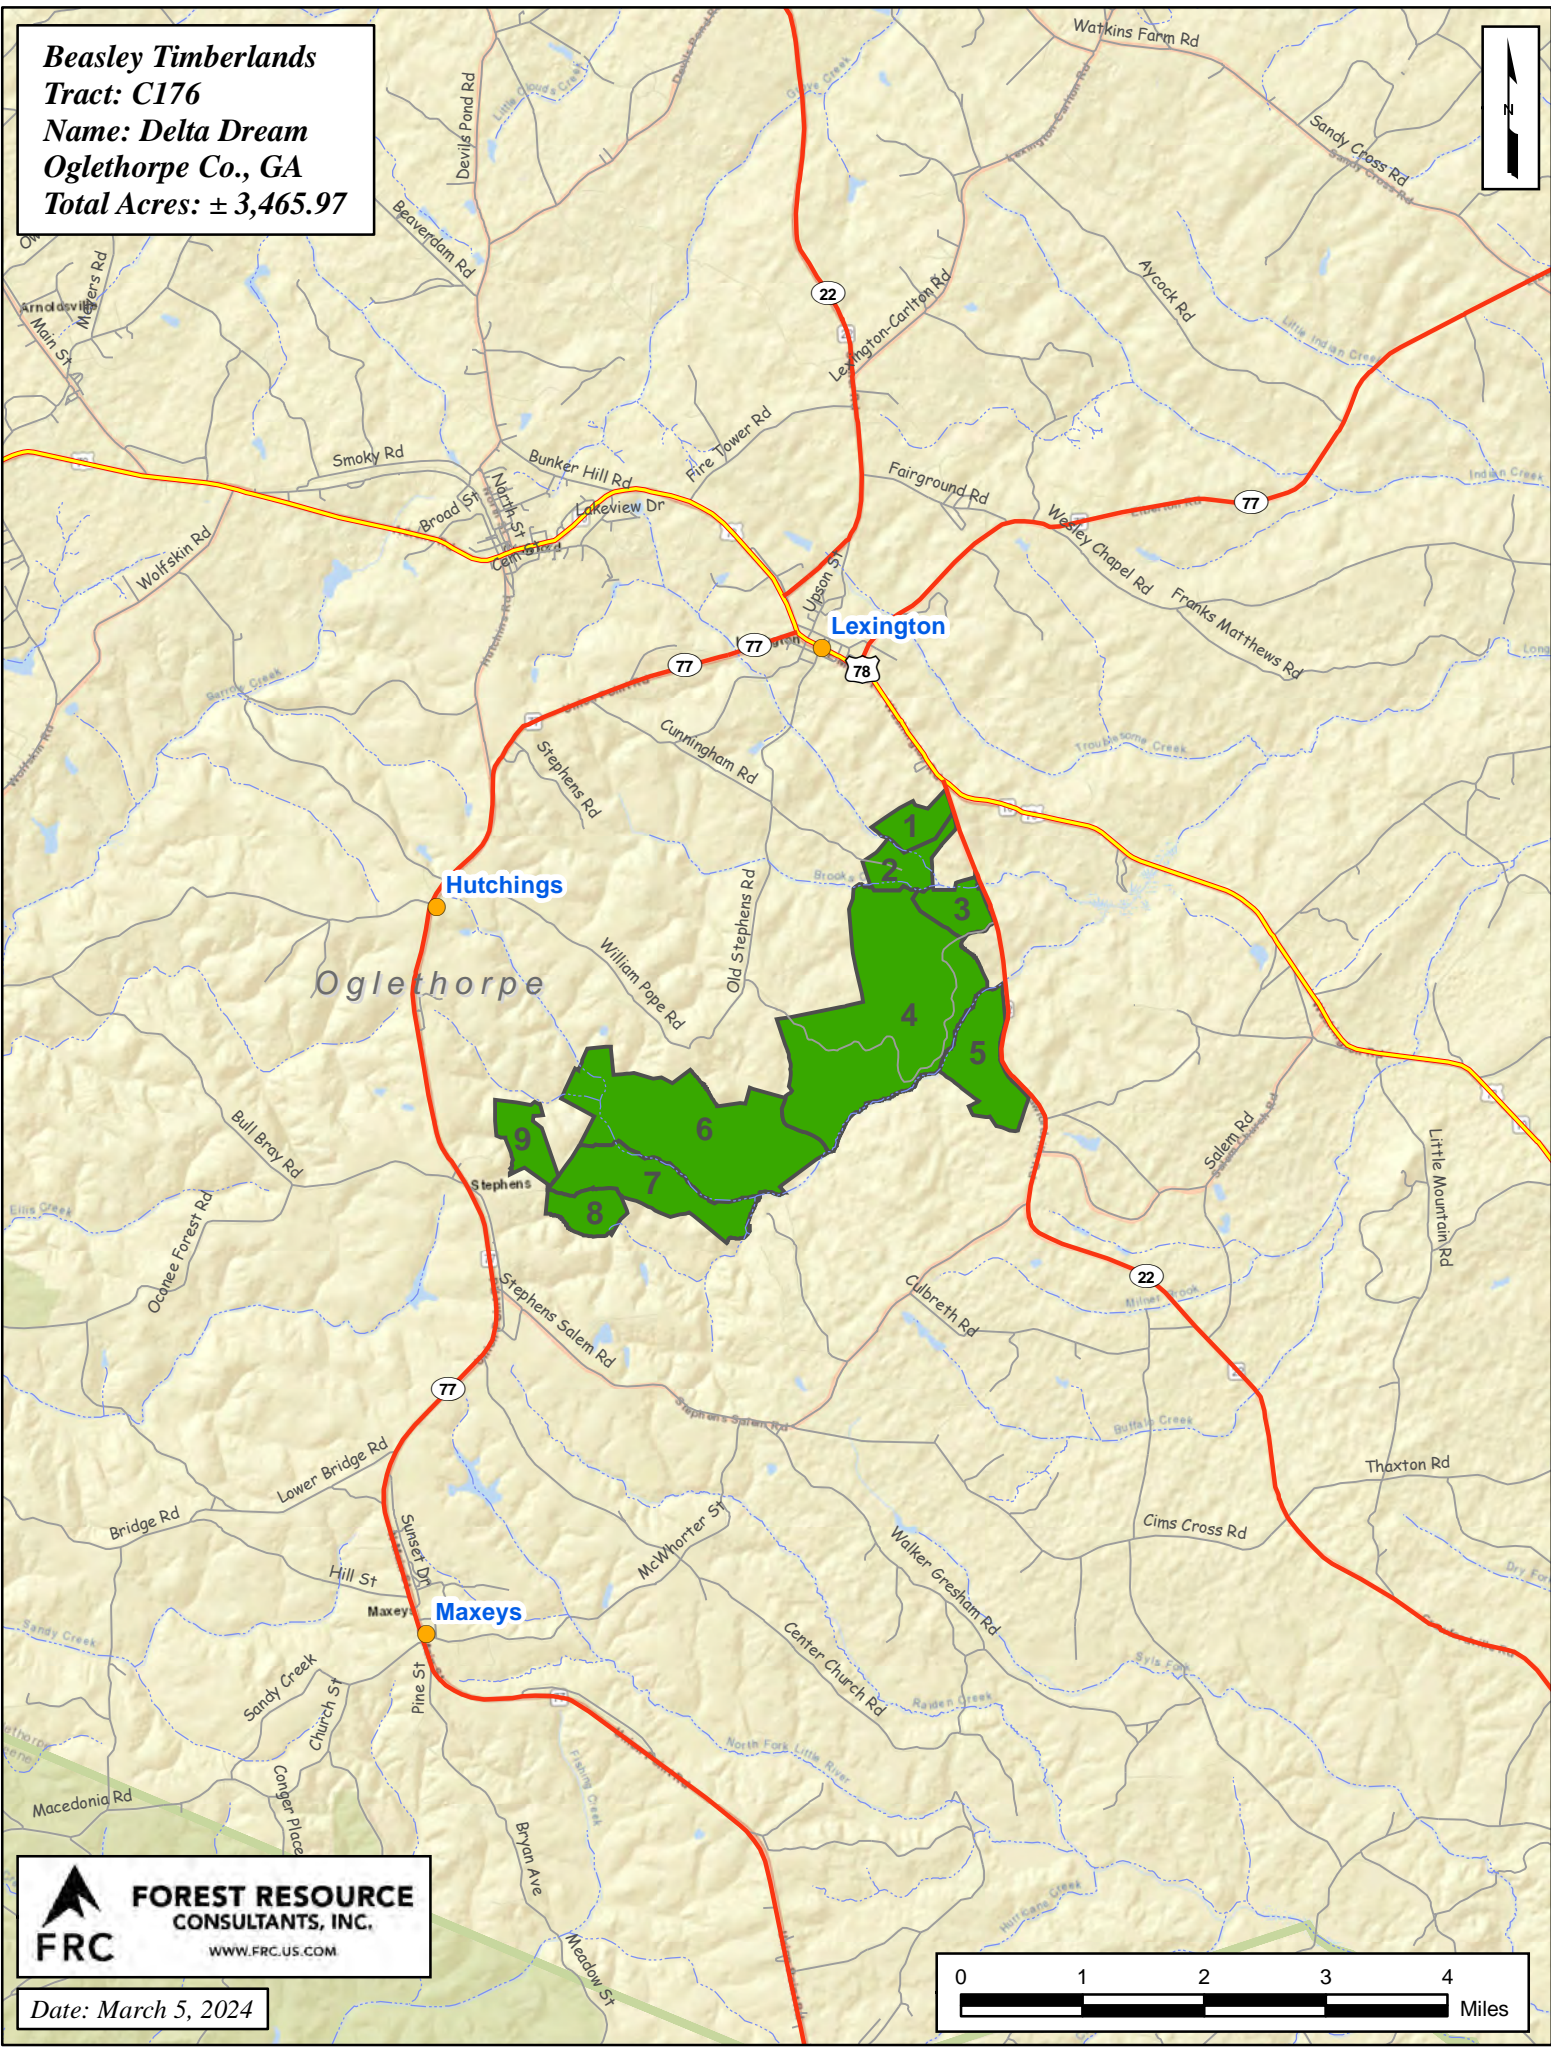

Beasley Timberlands
Tract: C176
Name: Delta Dream
Oglethorpe Co., GA
Total Acres: ± 3,465.97

Date: March 5, 2024