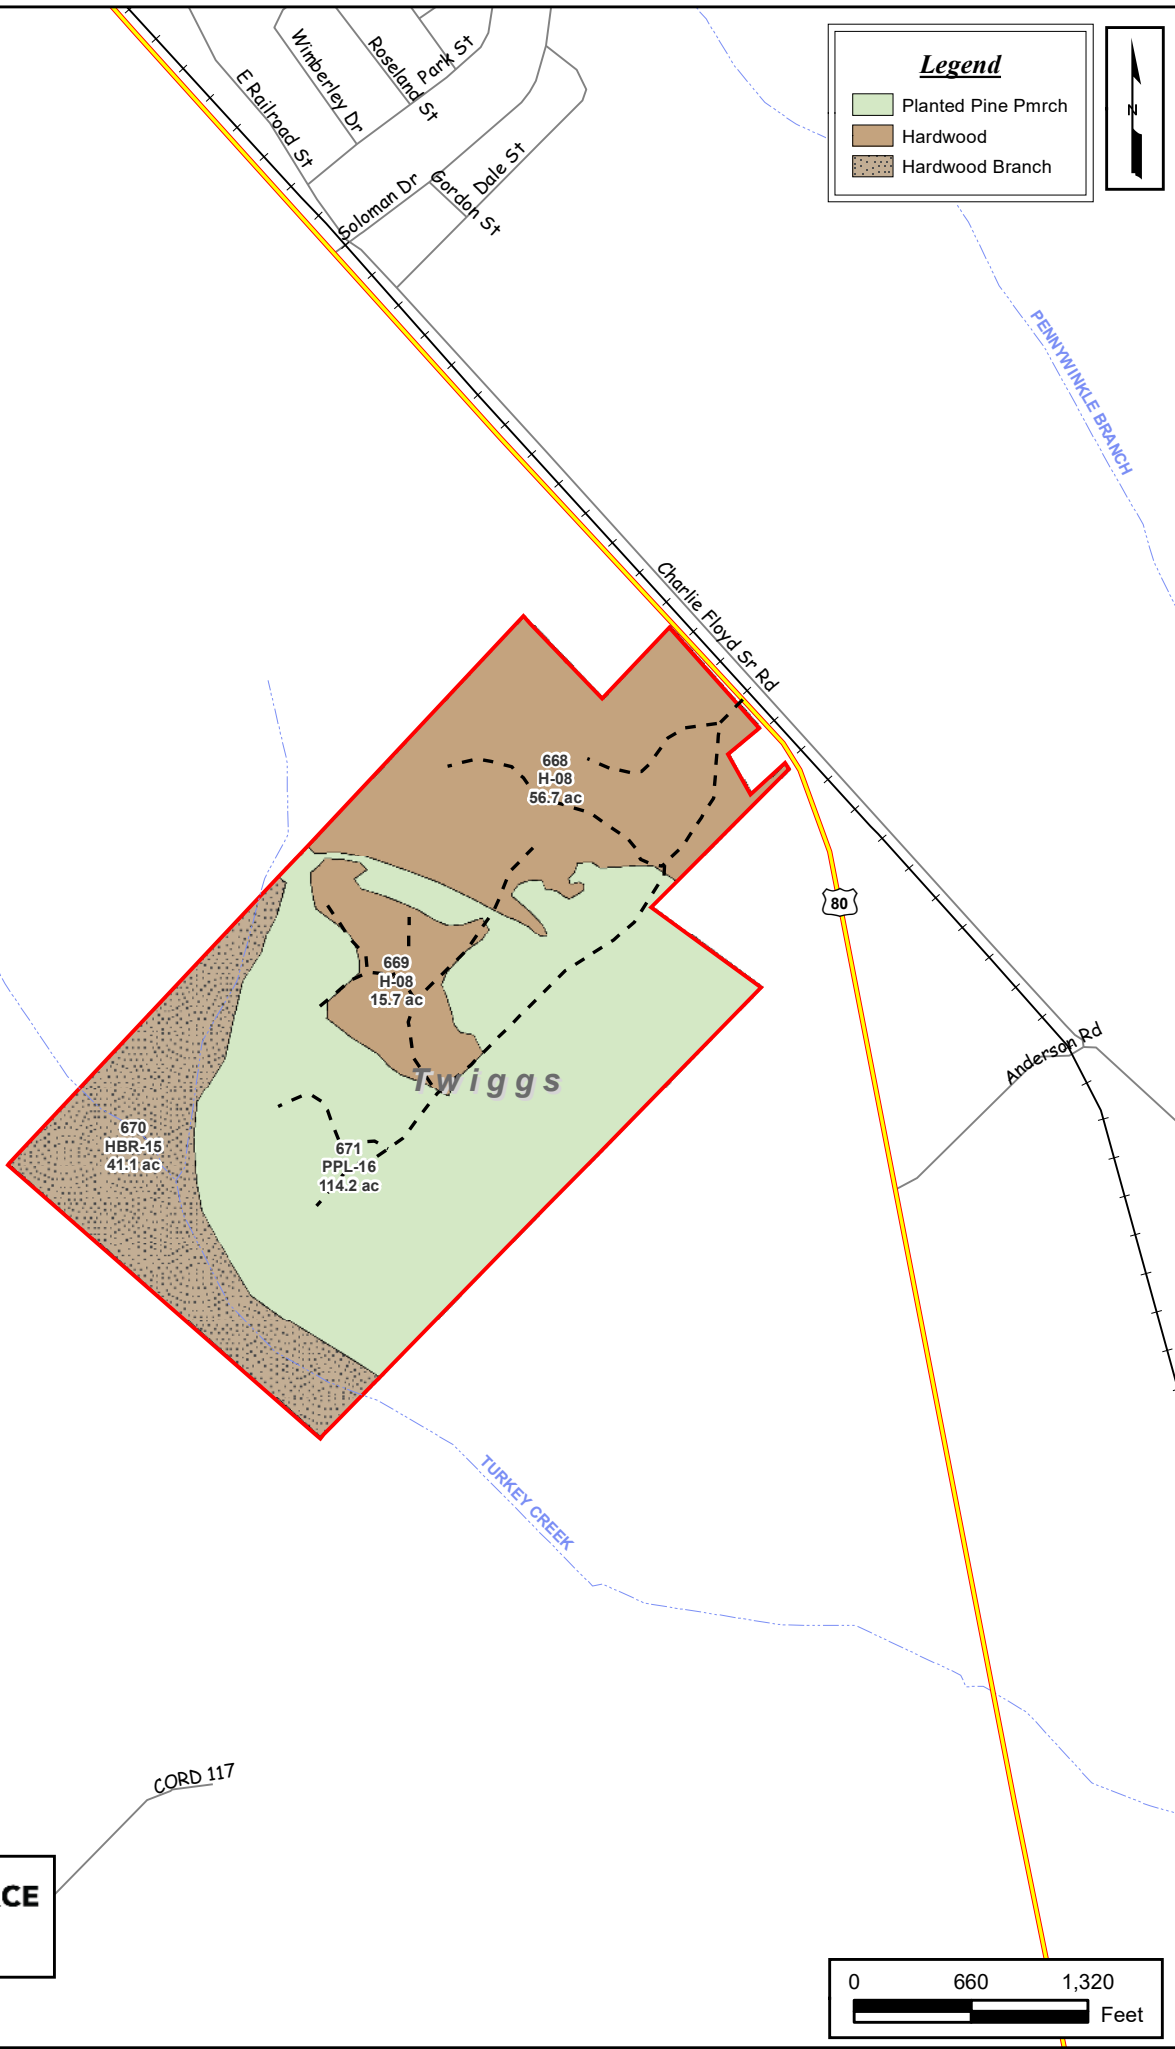

**Mercer-Bennett Tract**  
**Twiggs Co., GA**  
**Total Acres: ± 227.7**

**Legend**

- Planted Pine Pmrch
- Hardwood
- Hardwood Branch

**FOREST RESOURCE  
CONSULTANTS, INC.**  
WWW.FRC.US.COM

Date: March 25, 2024