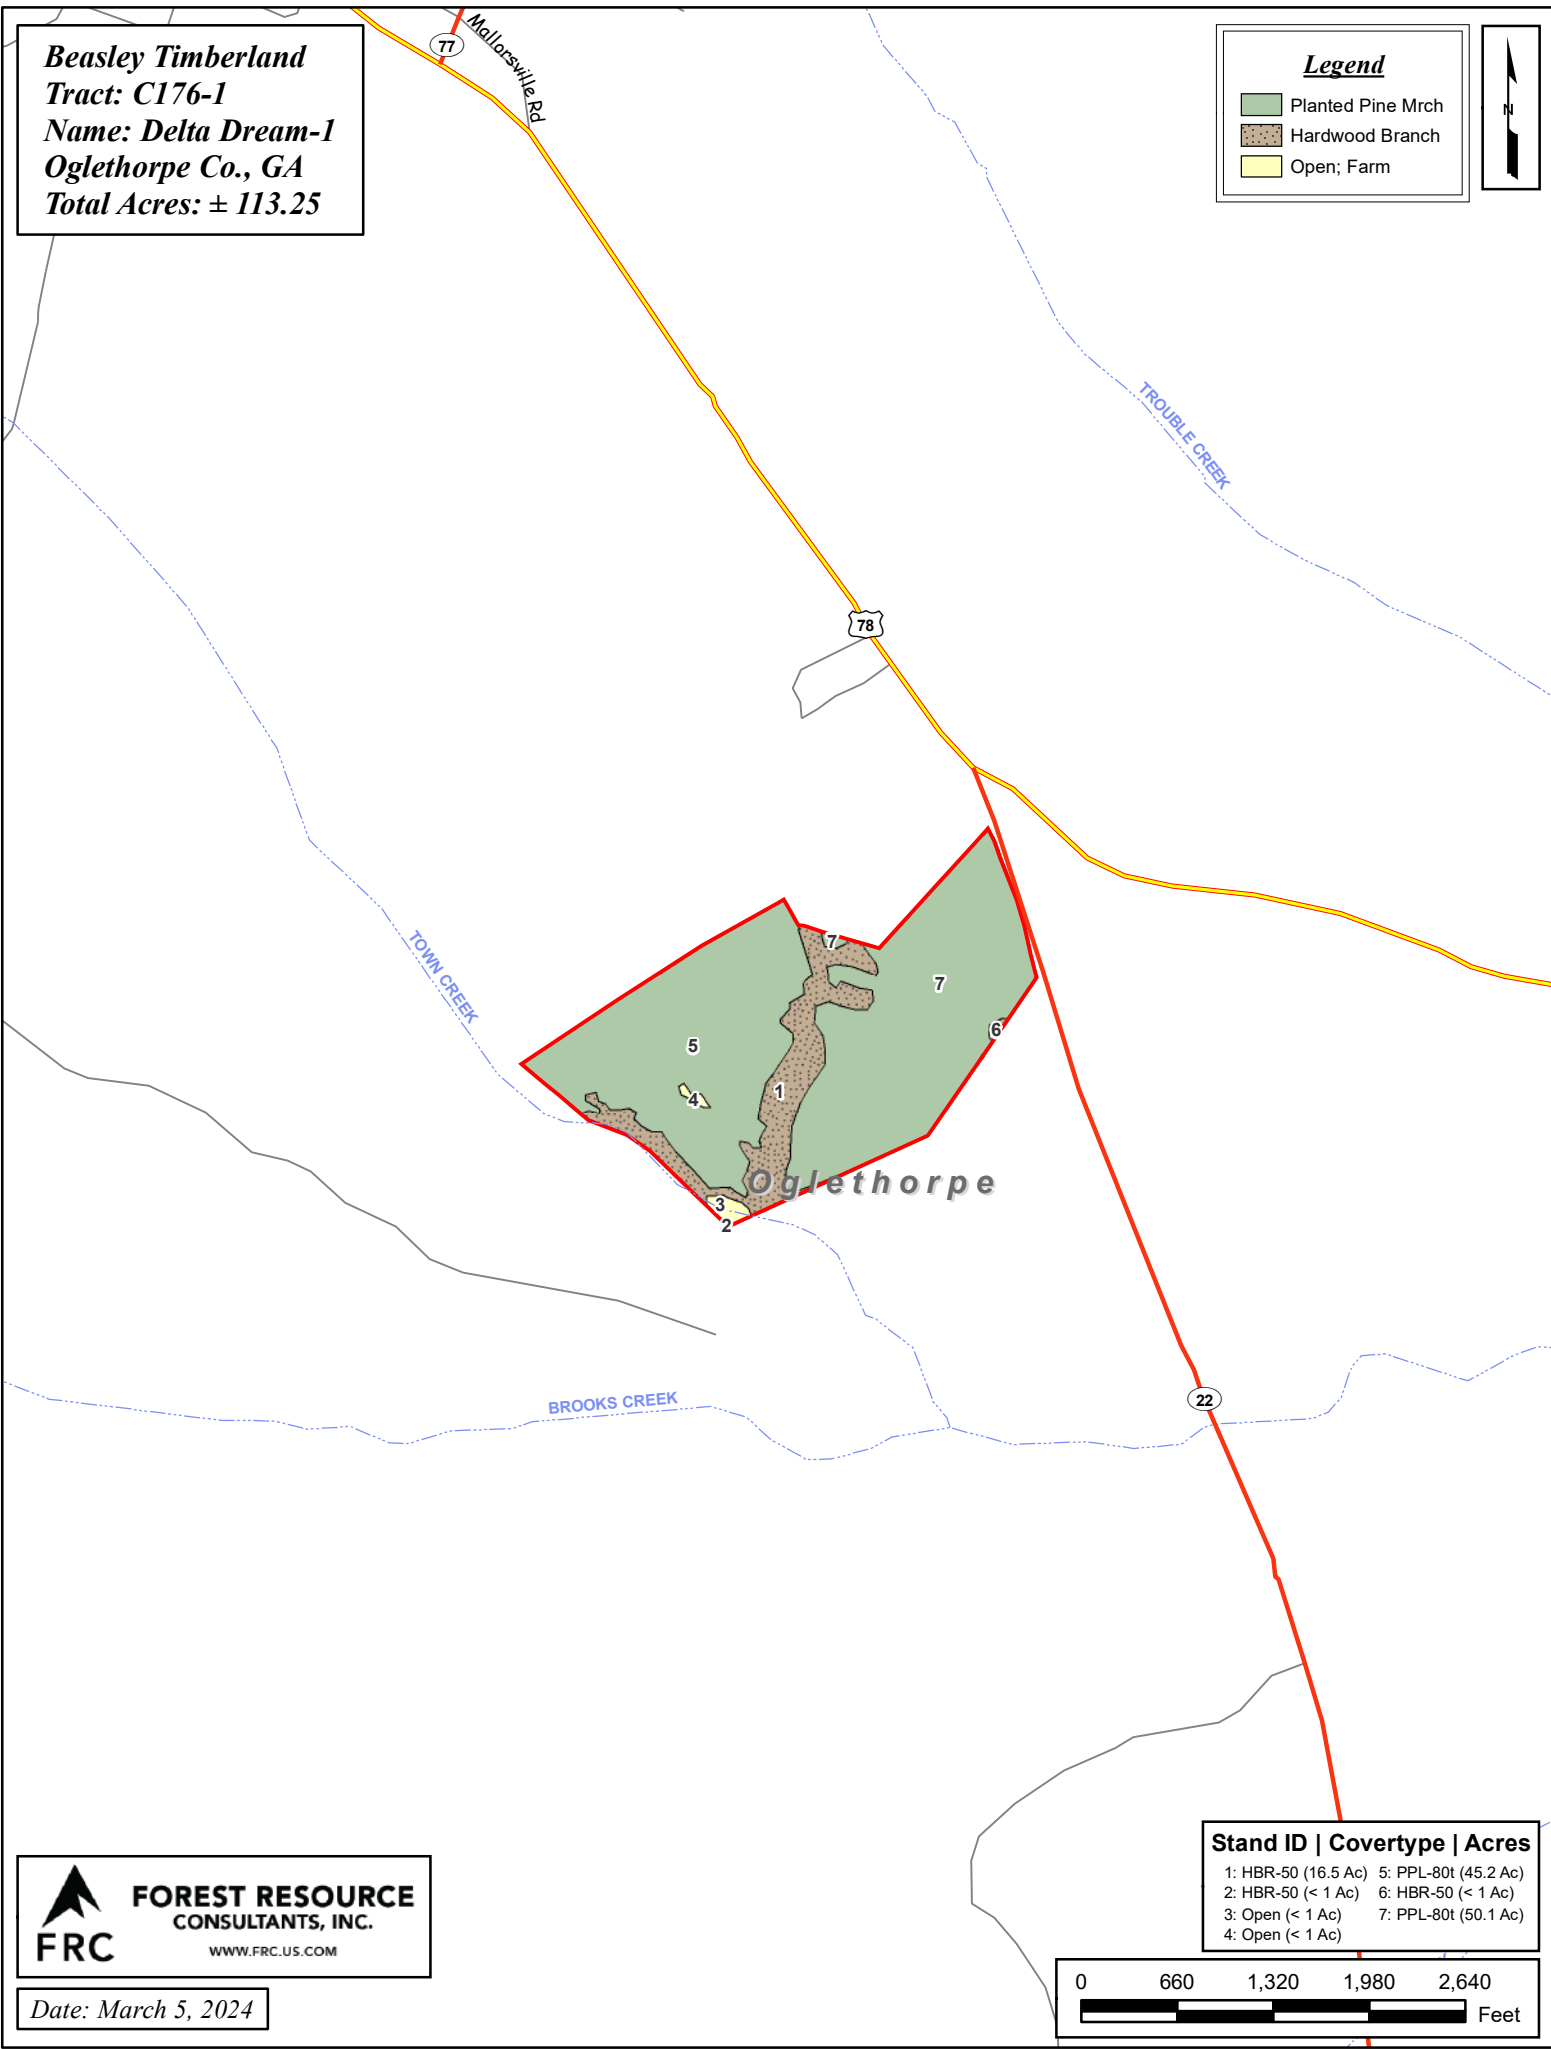

Beasley Timberland
Tract: C176-1
Name: Delta Dream-1
Oglethorpe Co., GA
Total Acres: ± 113.25

Legend

- Planted Pine Mrch
- Hardwood Branch
- Open; Farm

FRC
FOREST RESOURCE CONSULTANTS, INC.
 WWW.FRC.US.COM

Date: March 5, 2024

Stand ID	Coverture	Acres
1:	HBR-50	(16.5 Ac)
2:	HBR-50	(< 1 Ac)
3:	Open	(< 1 Ac)
4:	Open	(< 1 Ac)
5:	PPL-80t	(45.2 Ac)
6:	HBR-50	(< 1 Ac)
7:	PPL-80t	(50.1 Ac)