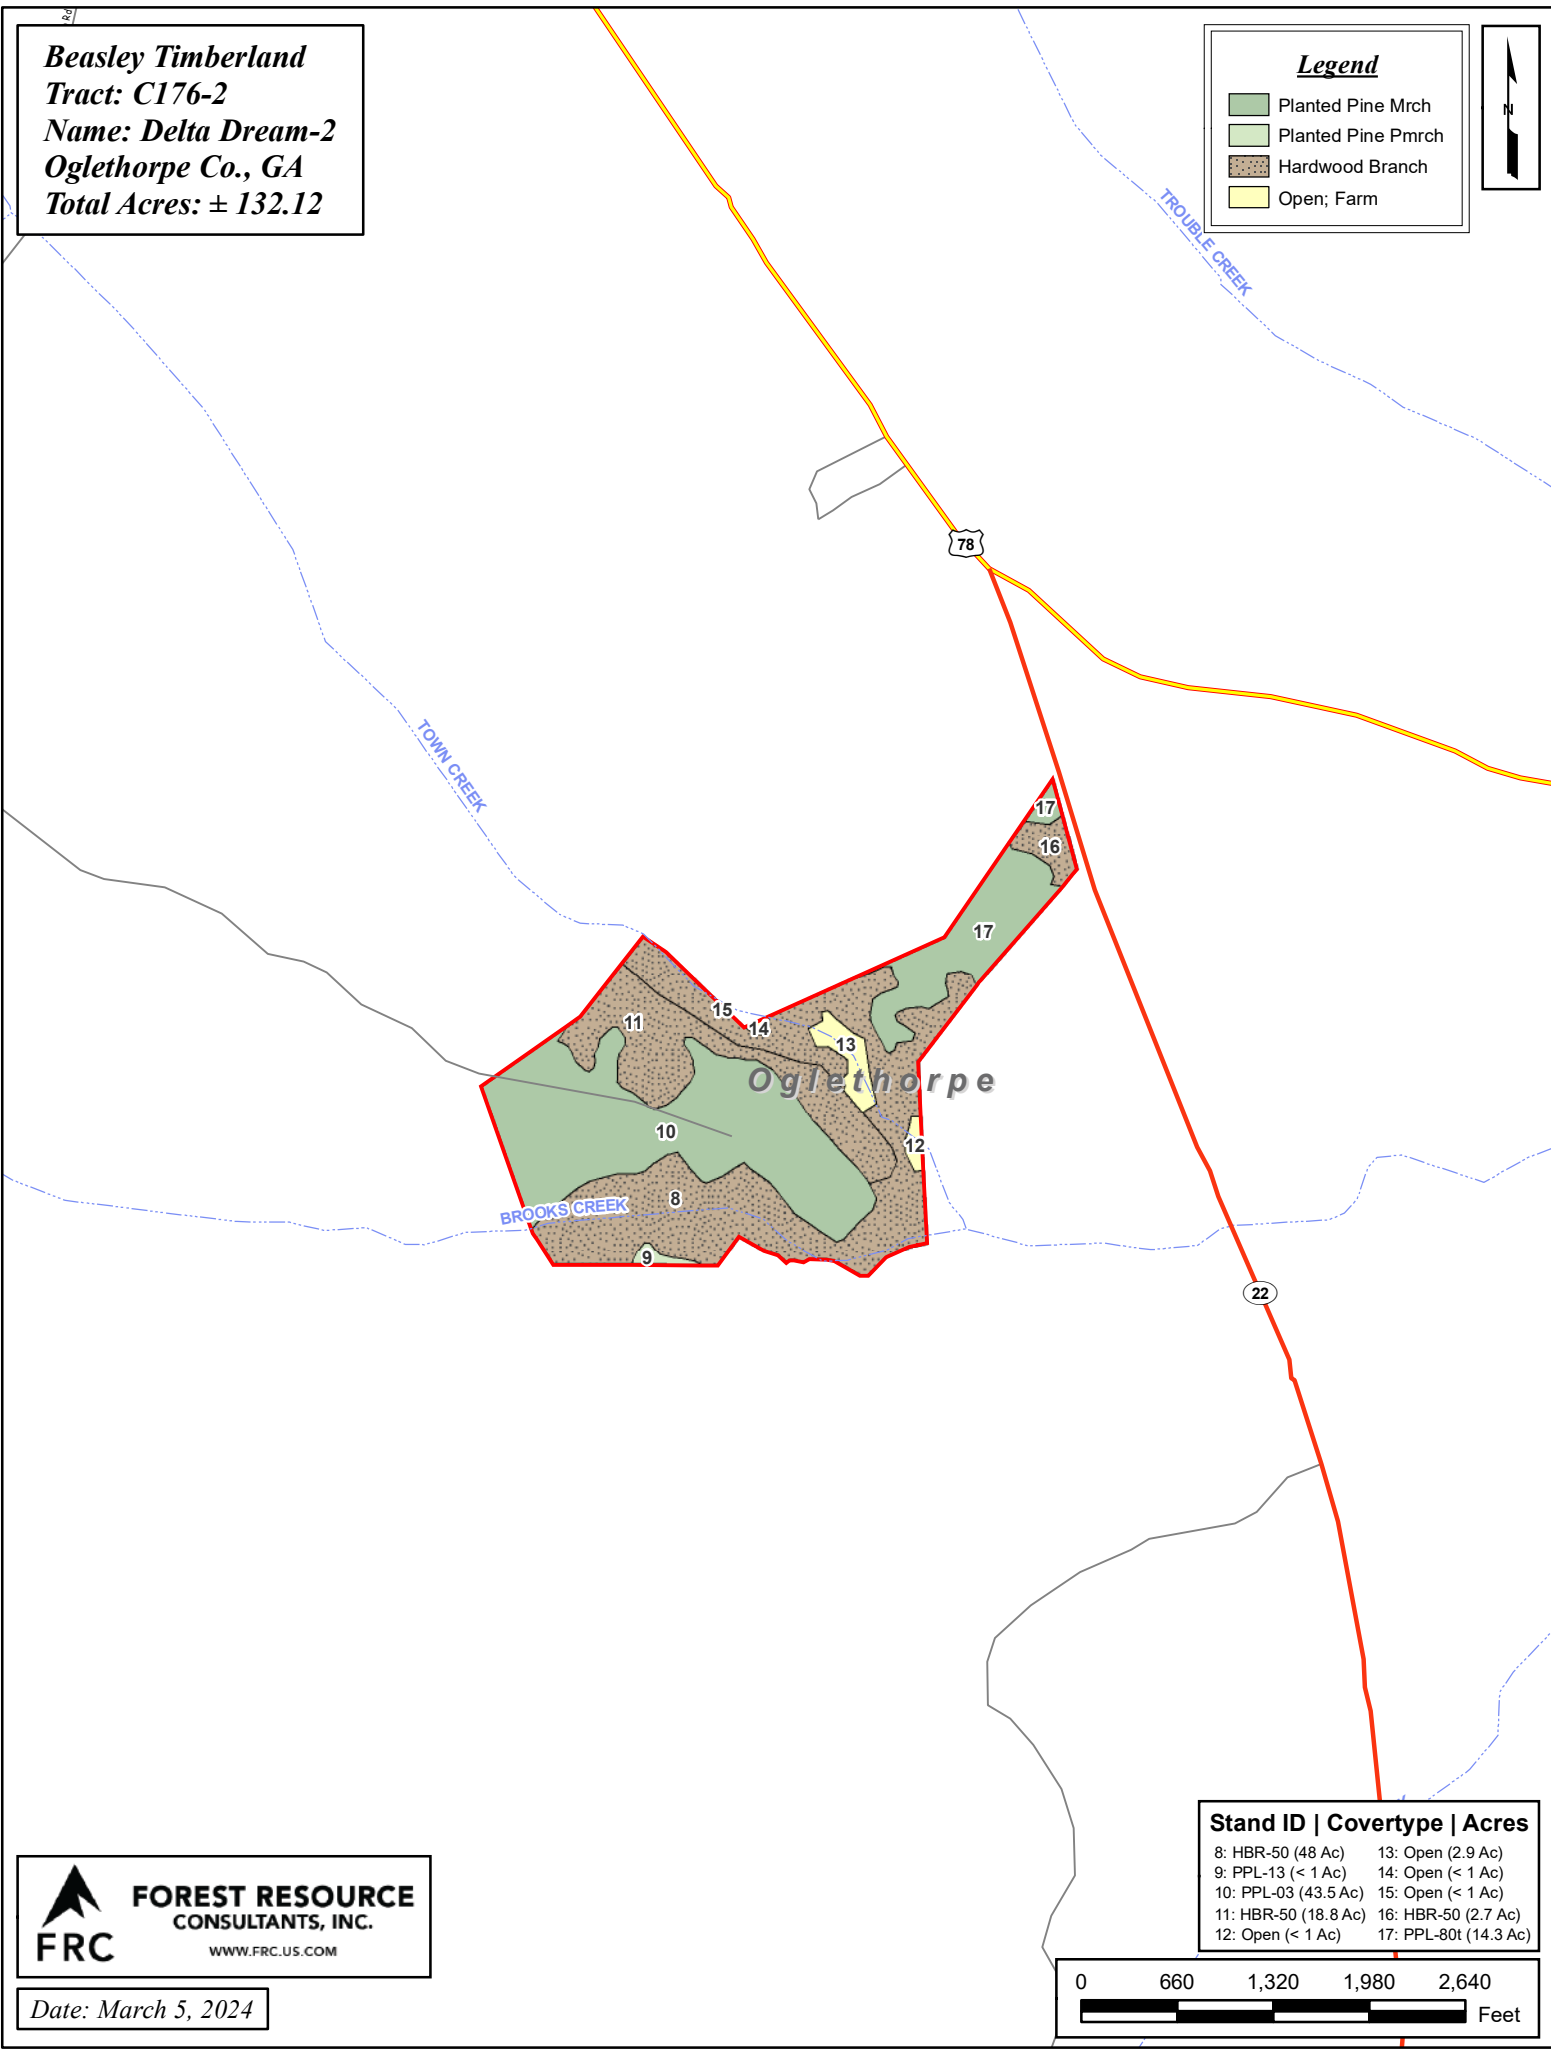

**Beasley Timberland**  
**Tract: C176-2**  
**Name: Delta Dream-2**  
**Oglethorpe Co., GA**  
**Total Acres: ± 132.12**

**Legend**

- Planted Pine Mrch
- Planted Pine Pmrch
- Hardwood Branch
- Open; Farm

Stand ID	Coverture	Acres
8:	HBR-50	48 Ac
9:	PPL-13	< 1 Ac
10:	PPL-03	43.5 Ac
11:	HBR-50	18.8 Ac
12:	Open	< 1 Ac
13:	Open	2.9 Ac
14:	Open	< 1 Ac
15:	Open	< 1 Ac
16:	HBR-50	2.7 Ac
17:	PPL-80t	14.3 Ac

**FOREST RESOURCE CONSULTANTS, INC.**  
 WWW.FRC.US.COM