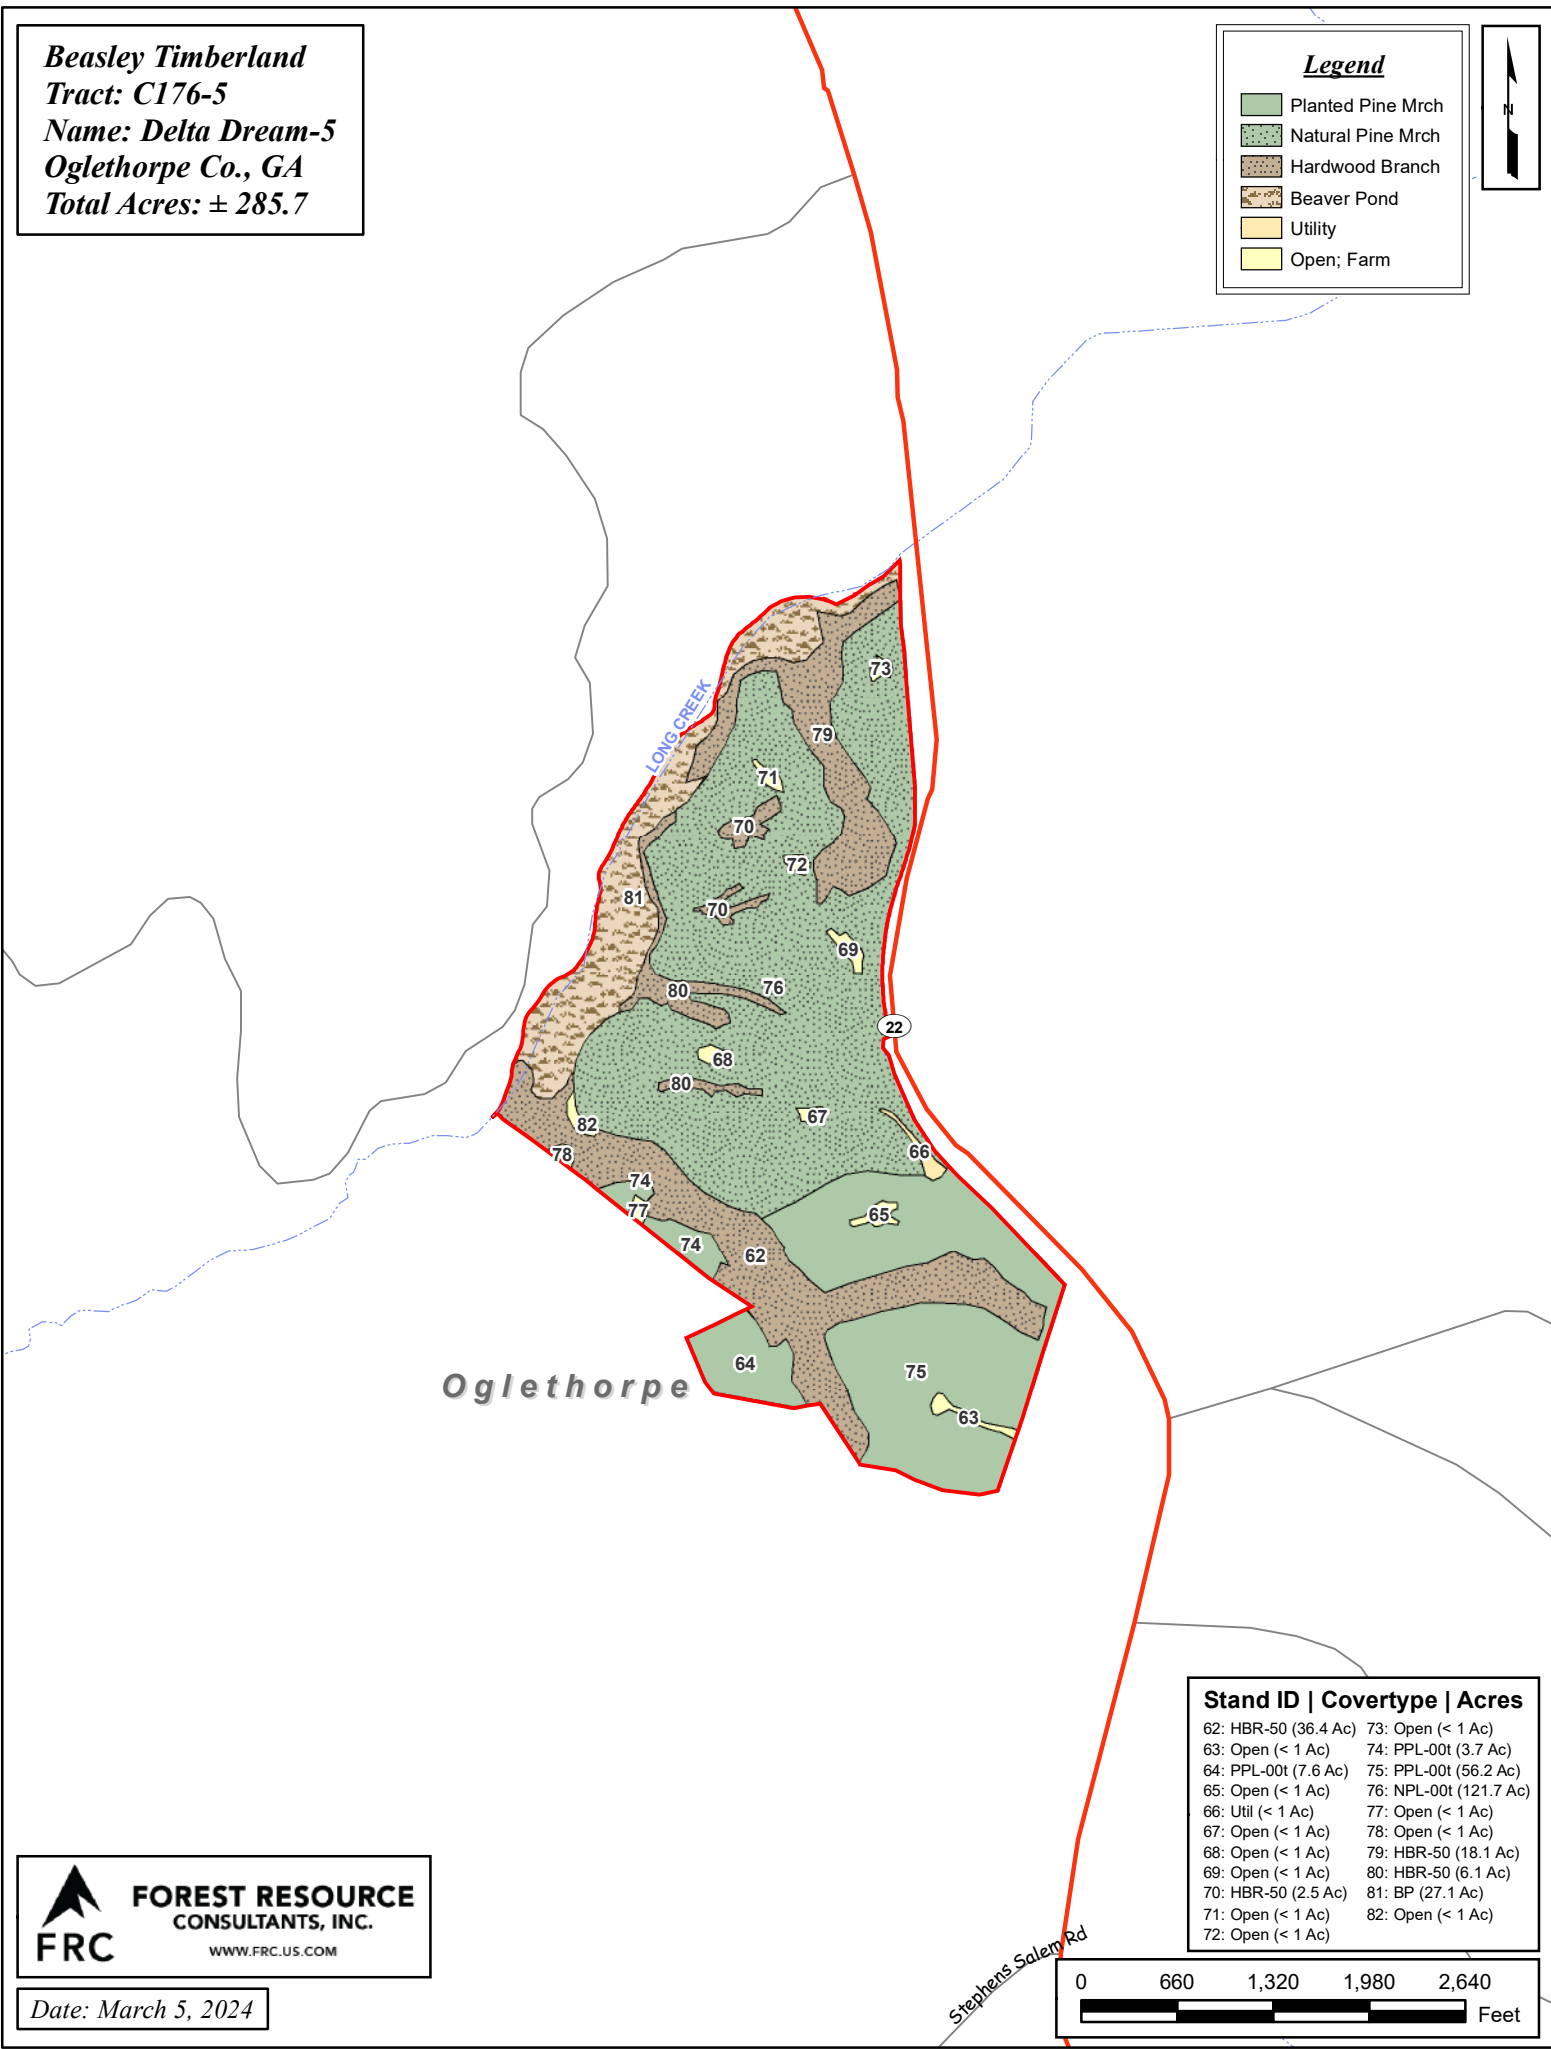

**Beasley Timberland**  
**Tract: C176-5**  
**Name: Delta Dream-5**  
**Oglethorpe Co., GA**  
**Total Acres: ± 285.7**

**Legend**

- Planted Pine Mrch
- Natural Pine Mrch
- Hardwood Branch
- Beaver Pond
- Utility
- Open; Farm

Oglethorpe

Stand ID	Coverture	Acres
62:	HBR-50	(36.4 Ac)
63:	Open	(< 1 Ac)
64:	PPL-00t	(7.6 Ac)
65:	Open	(< 1 Ac)
66:	Util	(< 1 Ac)
67:	Open	(< 1 Ac)
68:	Open	(< 1 Ac)
69:	Open	(< 1 Ac)
70:	HBR-50	(2.5 Ac)
71:	Open	(< 1 Ac)
72:	Open	(< 1 Ac)
73:	Open	(< 1 Ac)
74:	PPL-00t	(3.7 Ac)
75:	PPL-00t	(56.2 Ac)
76:	NPL-00t	(121.7 Ac)
77:	Open	(< 1 Ac)
78:	Open	(< 1 Ac)
79:	HBR-50	(18.1 Ac)
80:	HBR-50	(6.1 Ac)
81:	BP	(27.1 Ac)
82:	Open	(< 1 Ac)