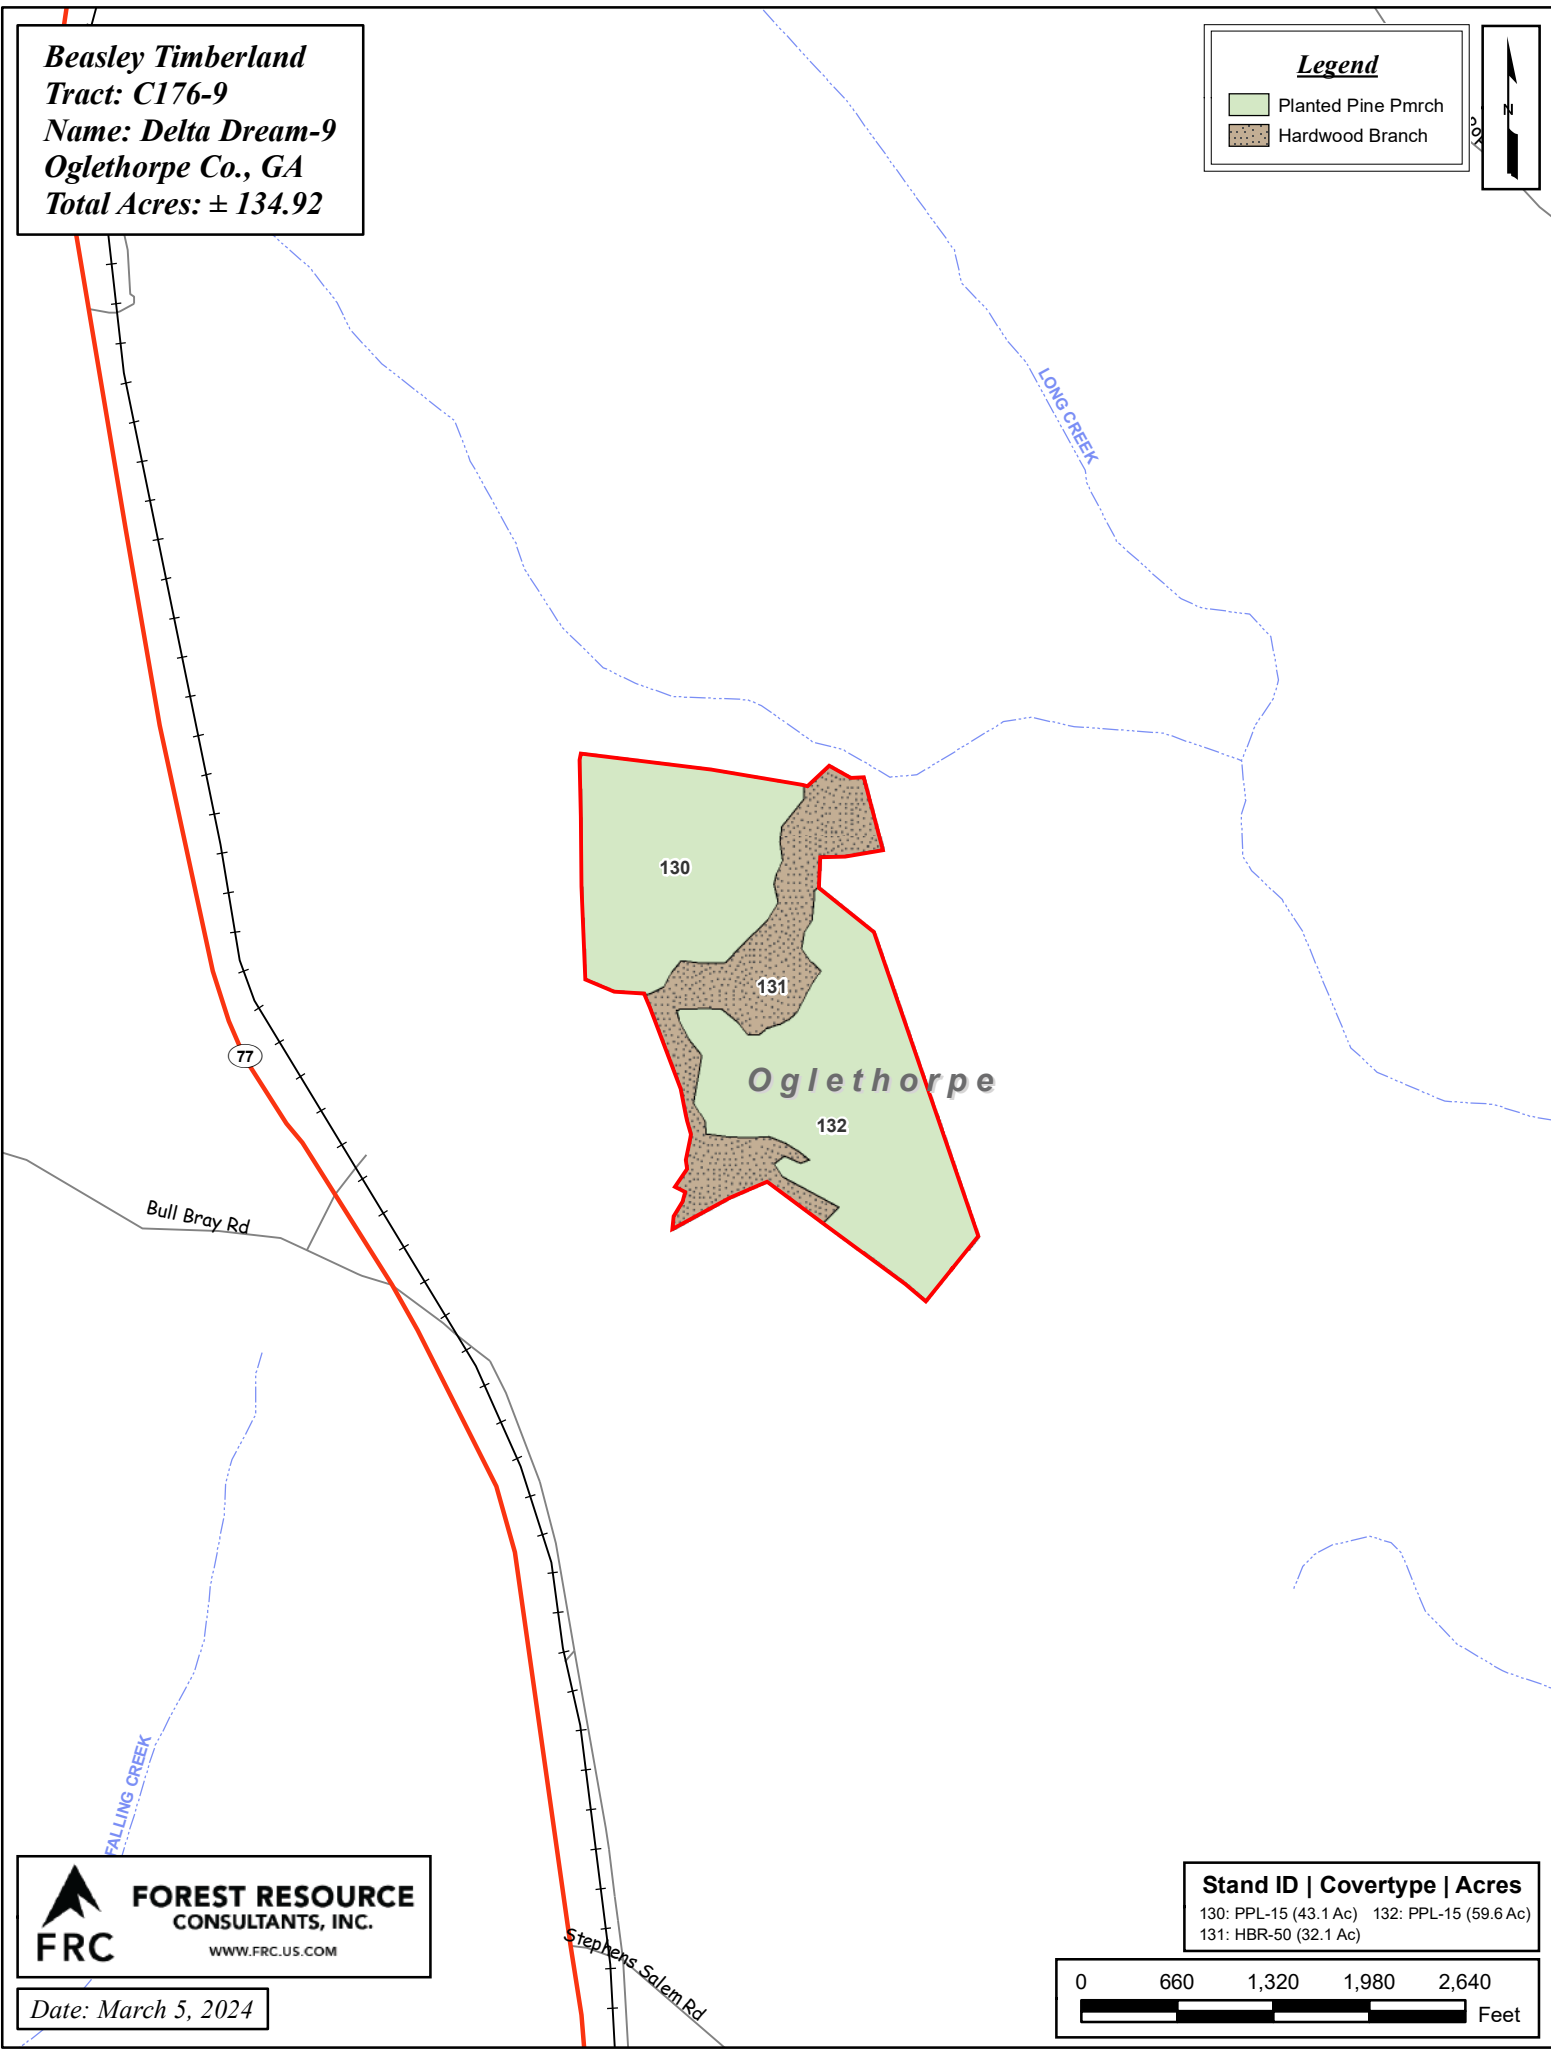

Beasley Timberland
Tract: C176-9
Name: Delta Dream-9
Oglethorpe Co., GA
Total Acres: ± 134.92

Legend

- Planted Pine Pmrch
- Hardwood Branch

FOREST RESOURCE CONSULTANTS, INC.
WWW.FRC.US.COM

Date: March 5, 2024

Stand ID	Covertypes	Acres
130:	PPL-15	(43.1 Ac)
132:	PPL-15	(59.6 Ac)
131:	HBR-50	(32.1 Ac)