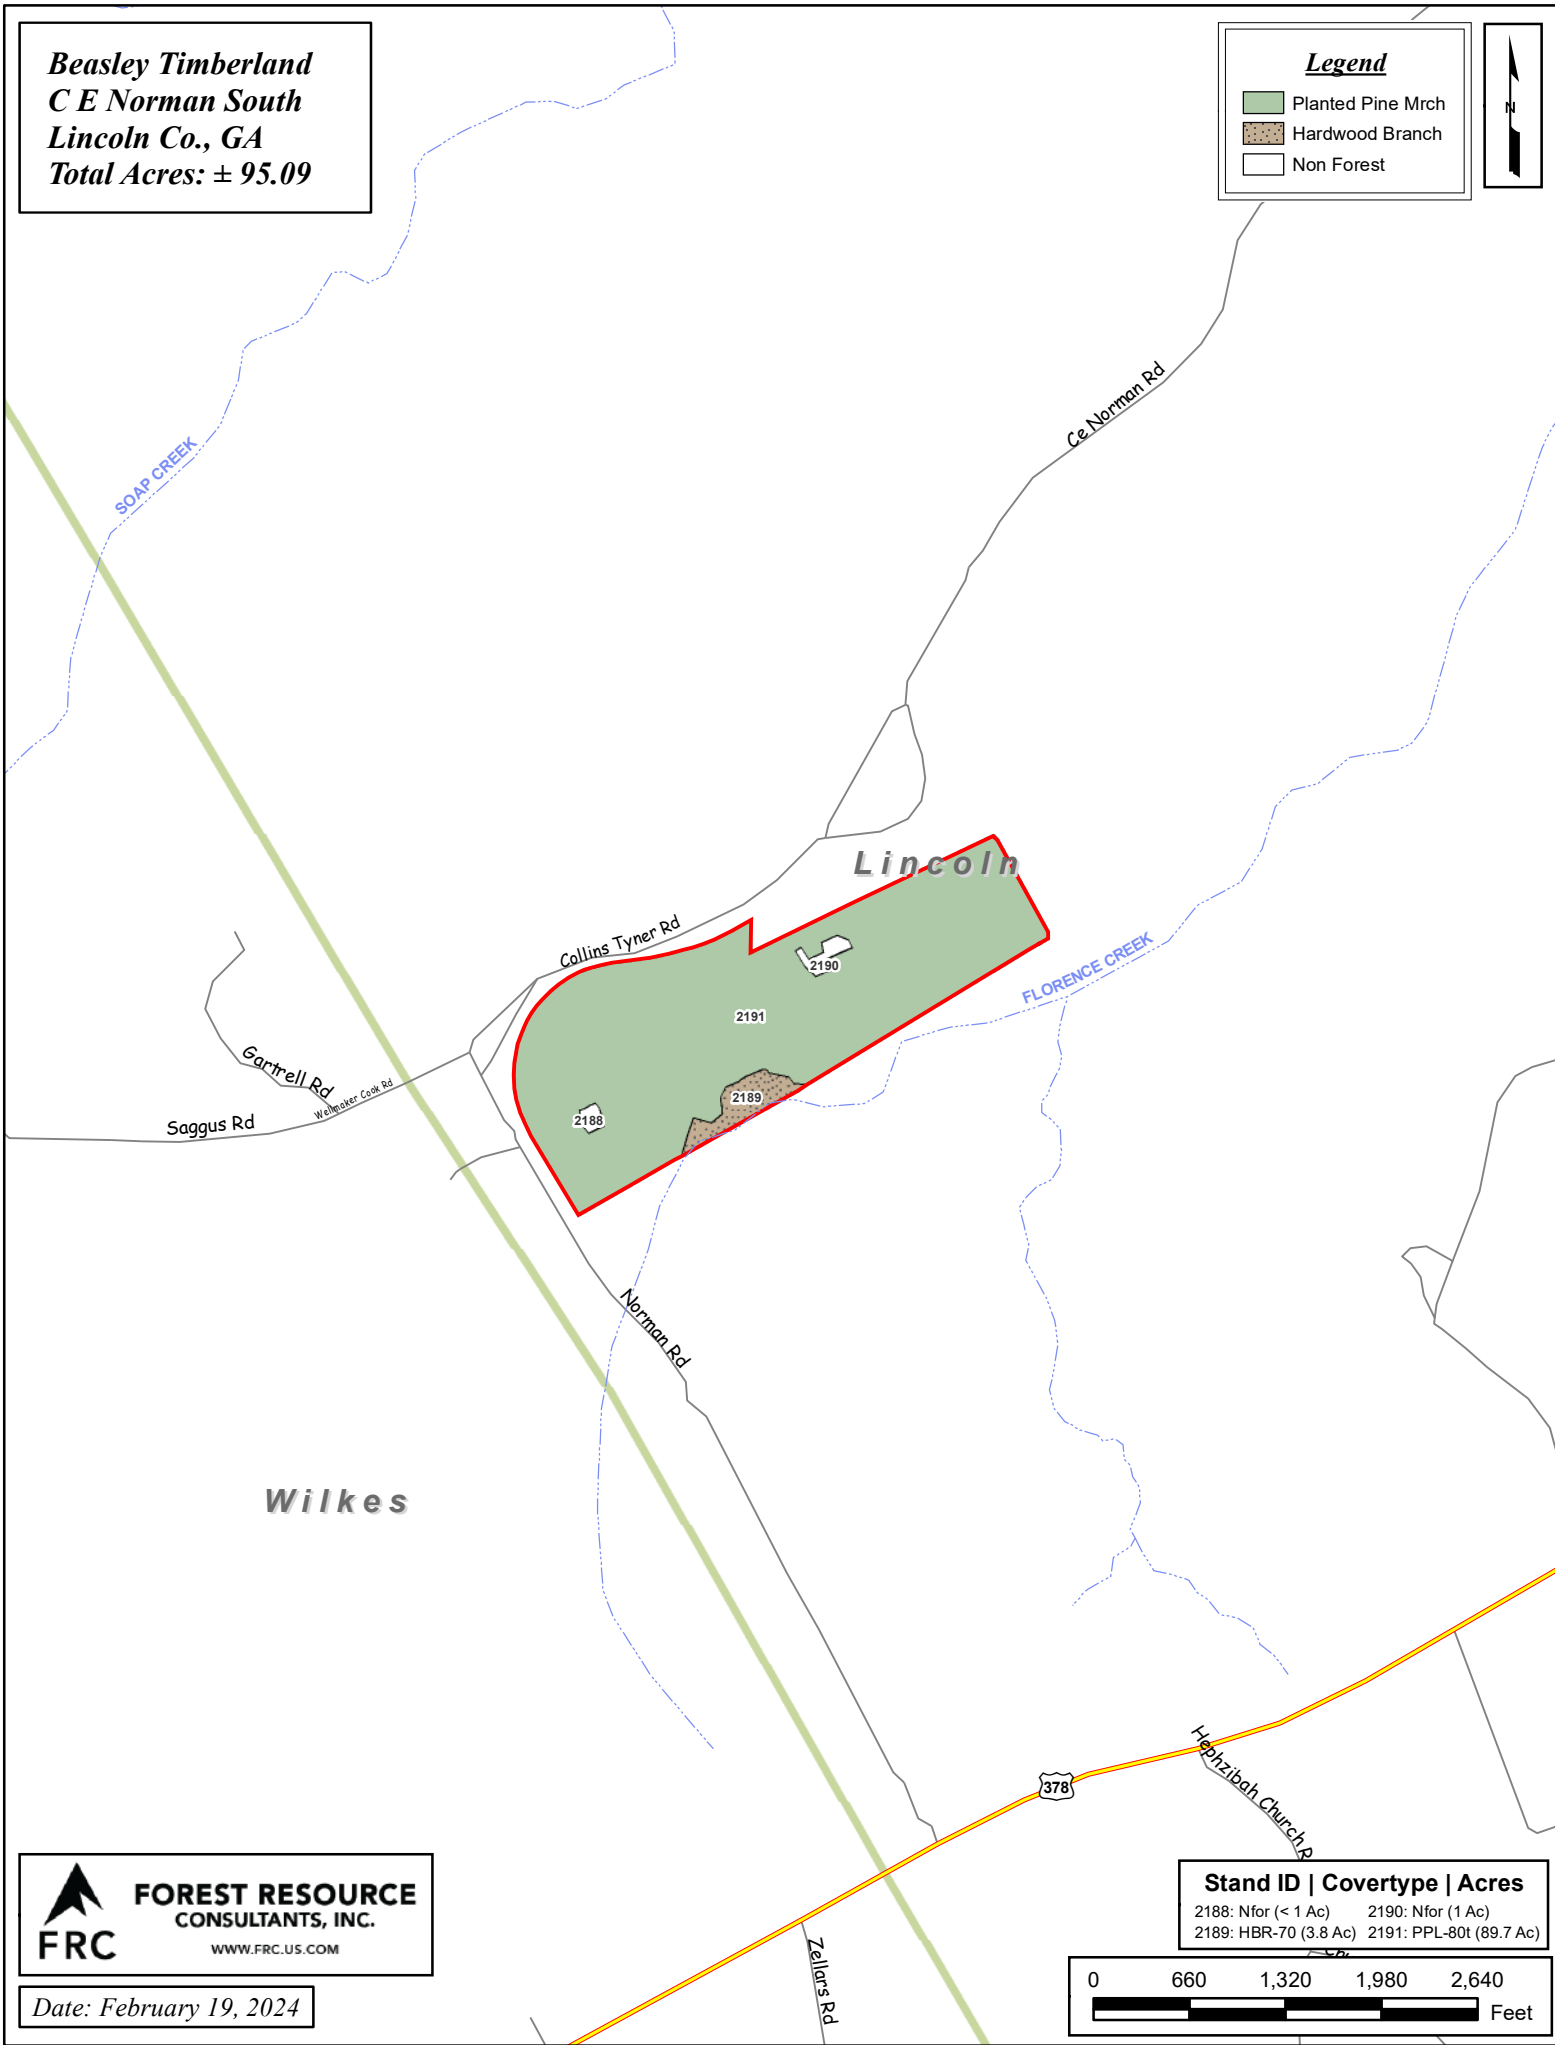

**Beasley Timberland**  
**C E Norman South**  
**Lincoln Co., GA**  
**Total Acres: ± 95.09**

**Legend**

- Planted Pine Mrch
- Hardwood Branch
- Non Forest

**Wilkes**

**Lincoln**

**FRC** **FOREST RESOURCE CONSULTANTS, INC.**  
 WWW.FRC.US.COM

Date: February 19, 2024

Stand ID	Covertypes	Acres
2188	Nfor (< 1 Ac)	
2190	Nfor (1 Ac)	
2189	HBR-70 (3.8 Ac)	
2191	PPL-80t (89.7 Ac)	