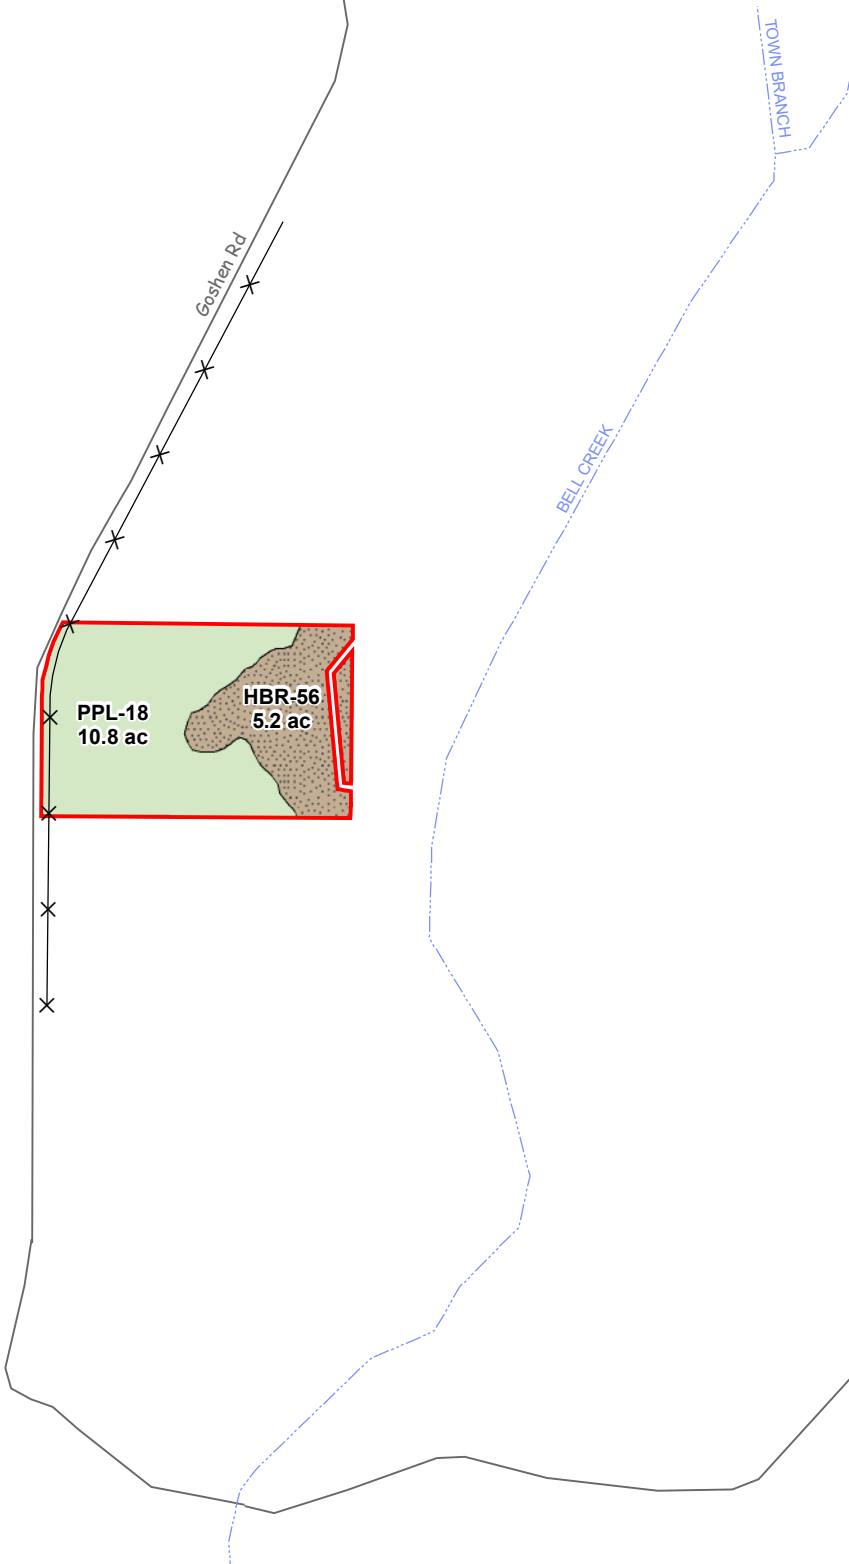

**Goshen Road Farms  
Tract 1  
Upson County, GA  
Total Acres ± 15.97**

**Legend**

- Planted Pine Pmrch
- Hardwood Branch
- Proposed ROW

**FOREST RESOURCE  
CONSULTANTS, INC.**  
WWW.FRC.US.COM

Date: March 28, 2024