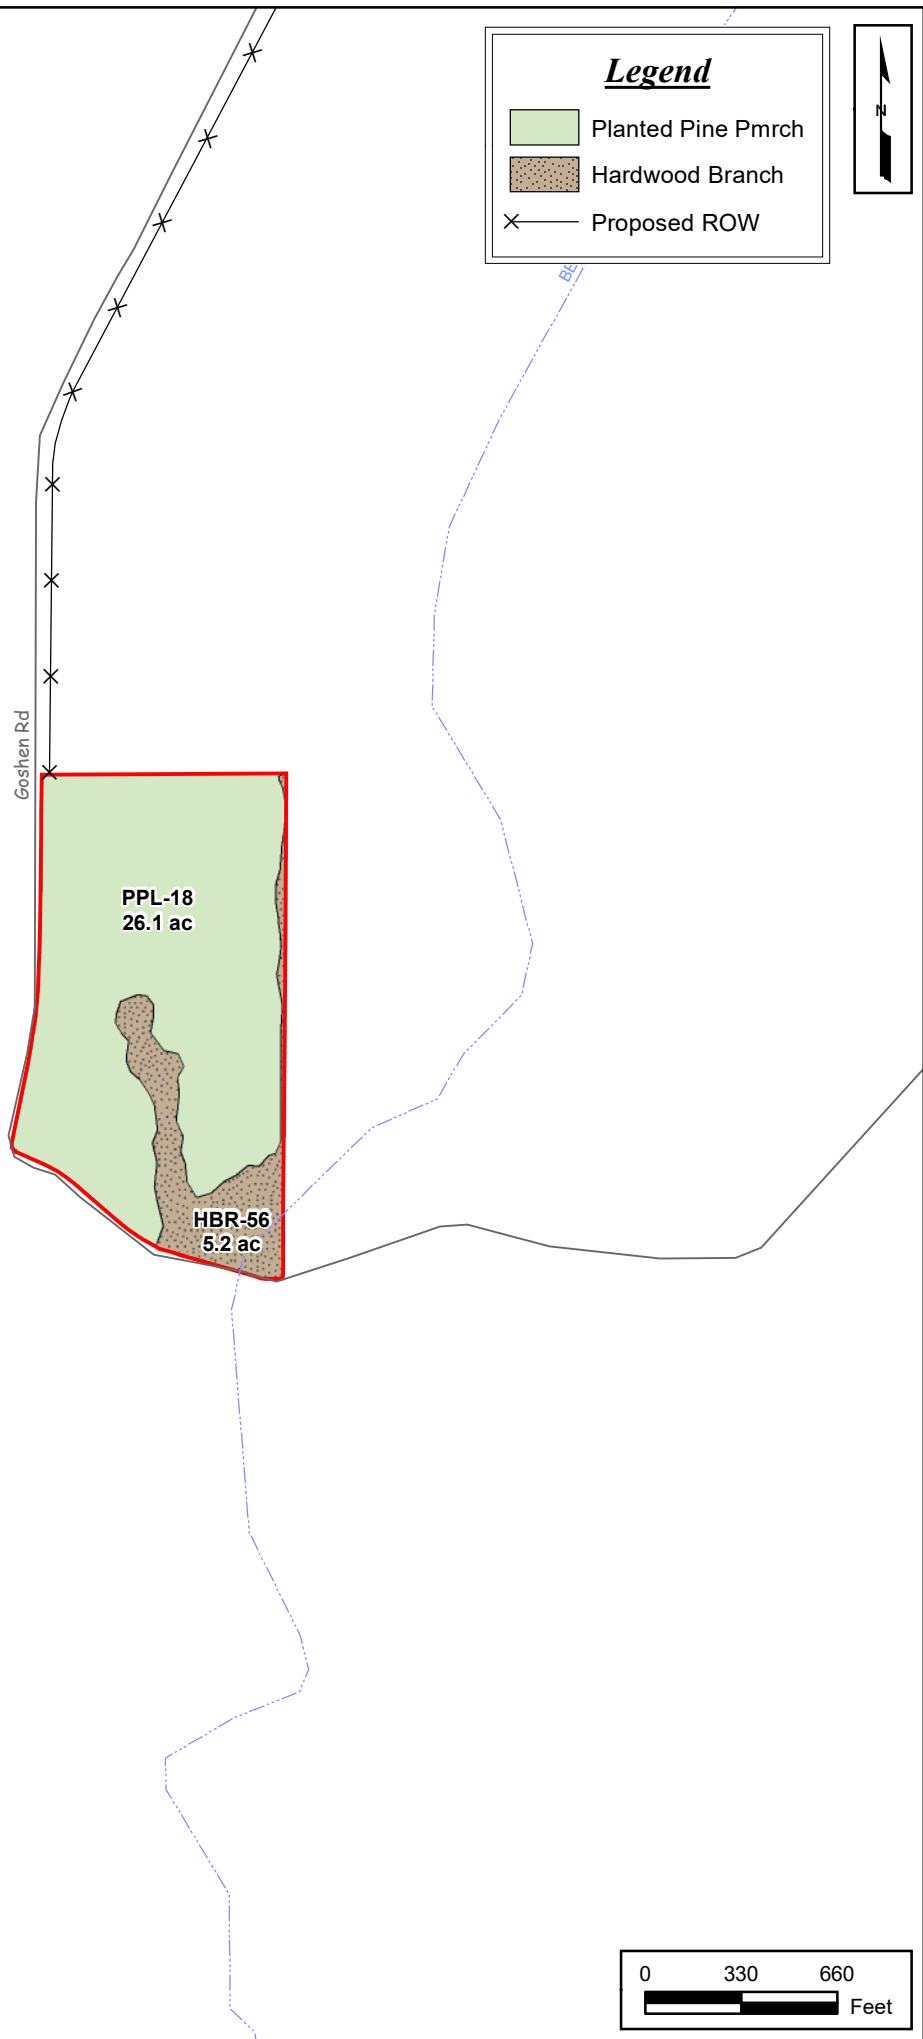

Goshen Road Farms
Tract 3
Upson County, GA
Total Acres ± 31.33

Legend

-  Planted Pine Pmrch
-  Hardwood Branch
-  Proposed ROW

FOREST RESOURCE
CONSULTANTS, INC.
WWW.FRC.US.COM

Date: March 28, 2024