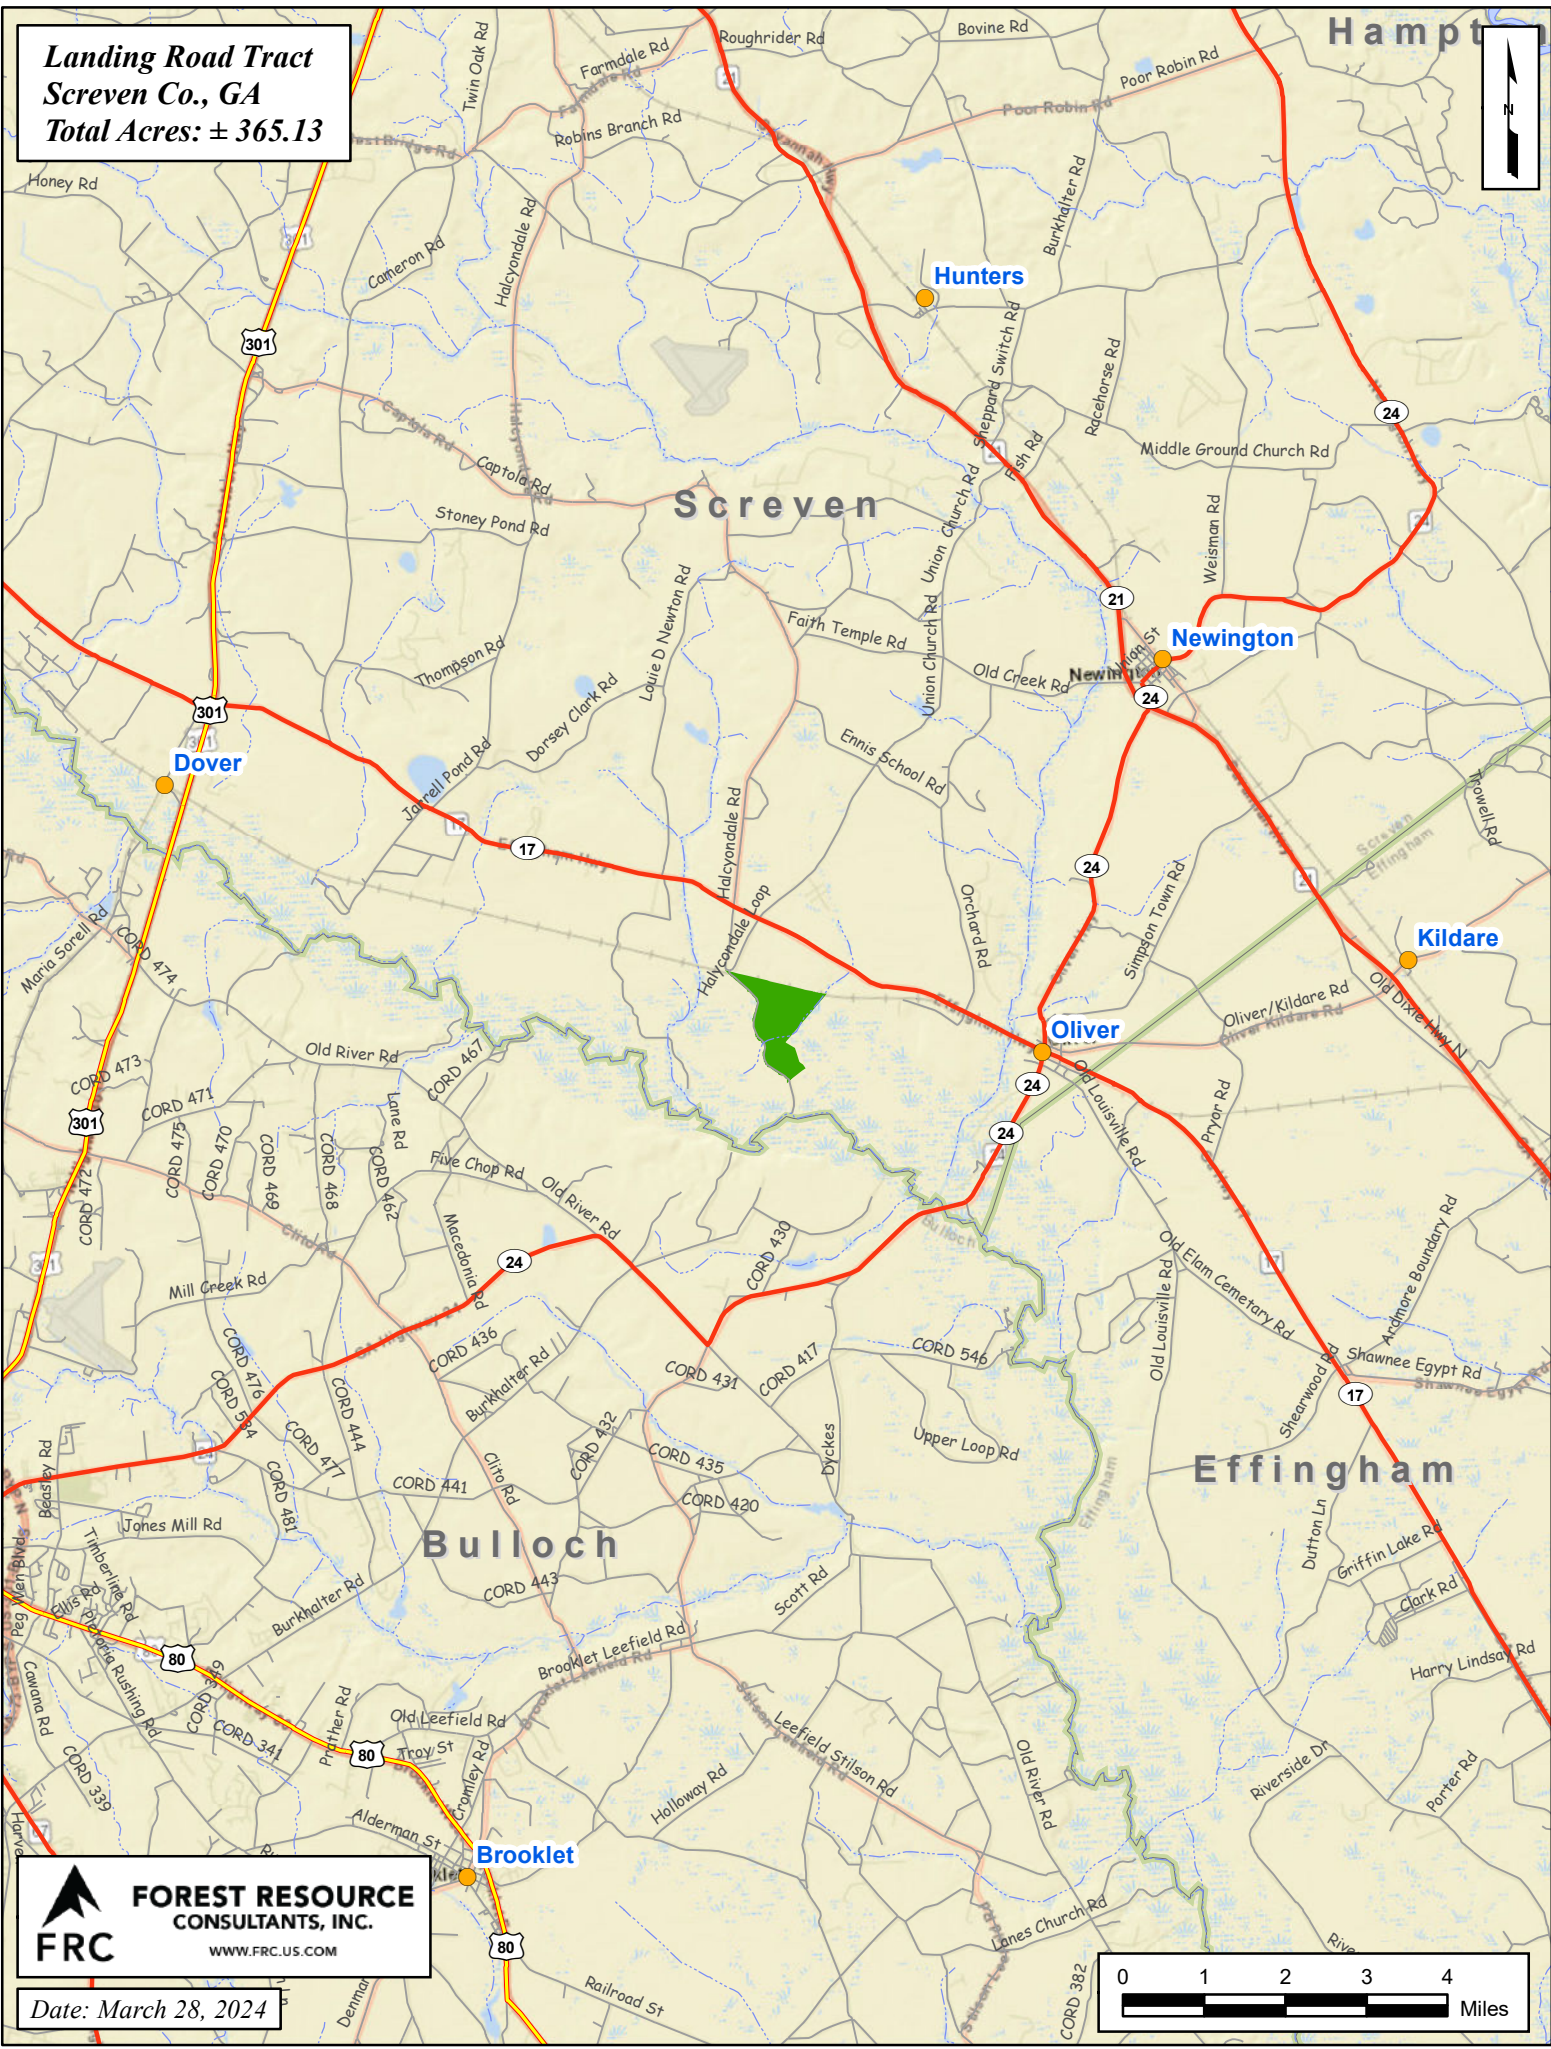

**Landing Road Tract  
Screven Co., GA  
Total Acres: ± 365.13**

 **FOREST RESOURCE  
CONSULTANTS, INC.**  
WWW.FRC.US.COM

Date: March 28, 2024