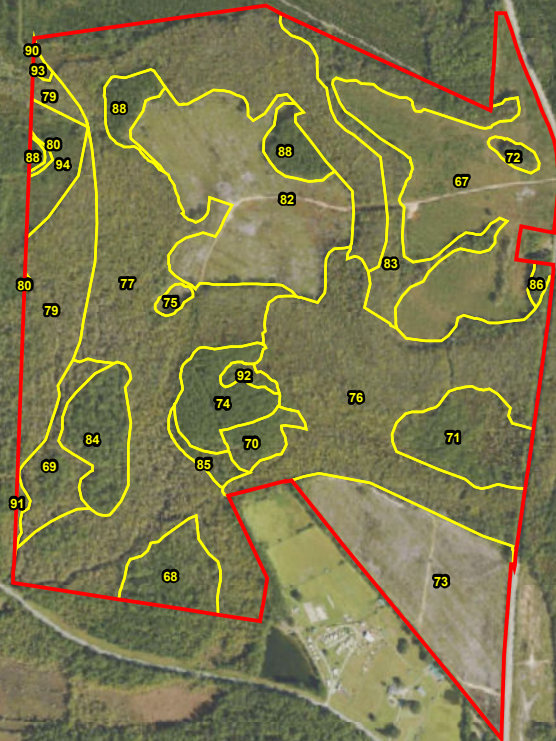

McIntosh Tract 3
McIntosh County, GA
Total Acres: ± 400.12

Stand ID	Coverture	Acres
67:	PPL-21	(45.1 Ac)
68:	HBR-50	(8.7 Ac)
69:	HBR-50	(8.4 Ac)
70:	PPS-67	(3.9 Ac)
71:	PH-01	(13.6 Ac)
72:	HBR-70	(1.4 Ac)
73:	PPL-23	(33.5 Ac)
74:	PPS-98	(9.7 Ac)
75:	CC-23	(1 Ac)
76:	HBR-50	(59.5 Ac)
77:	HBR-50	(105.4 Ac)
79:	HBR-50	(21.6 Ac)
80:	HBR-13	(< 1 Ac)
81:	HBR-13	(< 1 Ac)
82:	CC-23	(38.2 Ac)
83:	HBR-50	(18.9 Ac)
84:	HBR-50	(10.4 Ac)
85:	HBR-97	(2.1 Ac)
86:	PPL-94	(< 1 Ac)
87:	PH-97	(8.8 Ac)
88:	HBR-13	(< 1 Ac)
89:	HBR-13	(< 1 Ac)
90:	HBR-13	(< 1 Ac)
91:	HBR-50	(< 1 Ac)
92:	HBR-97	(1.3 Ac)
93:	HBR-13	(< 1 Ac)
94:	HBR-13	(6.3 Ac)