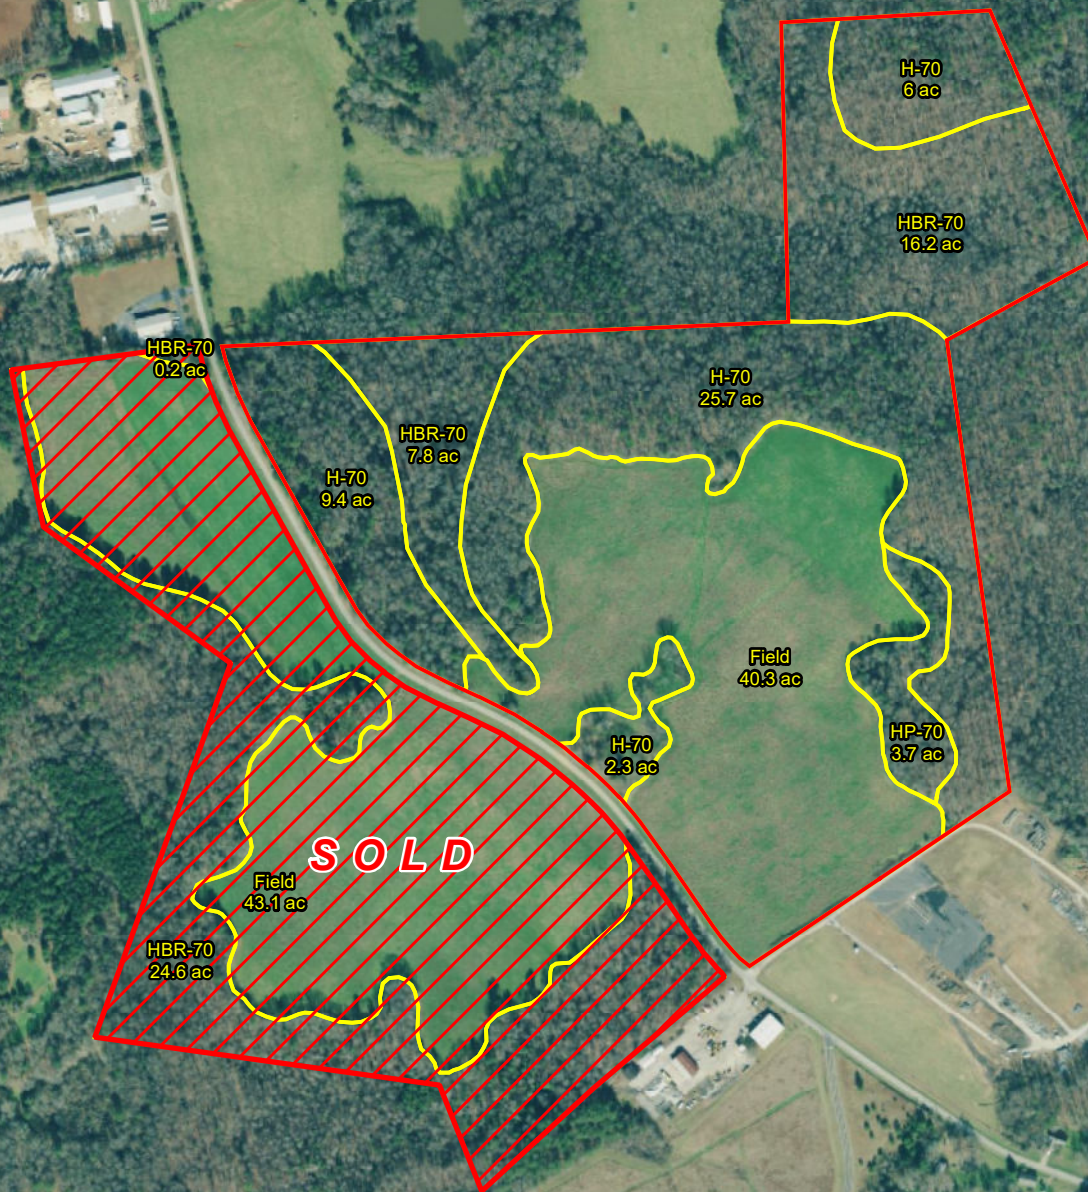

**Airport Road Tract**  
**Jackson County, GA**  
**Total Acres ± 111.5**

**FOREST RESOURCE**  
**CONSULTANTS, INC.**  
WWW.FRC.US.COM

Date: April 23, 2024

0 330 660  
Feet