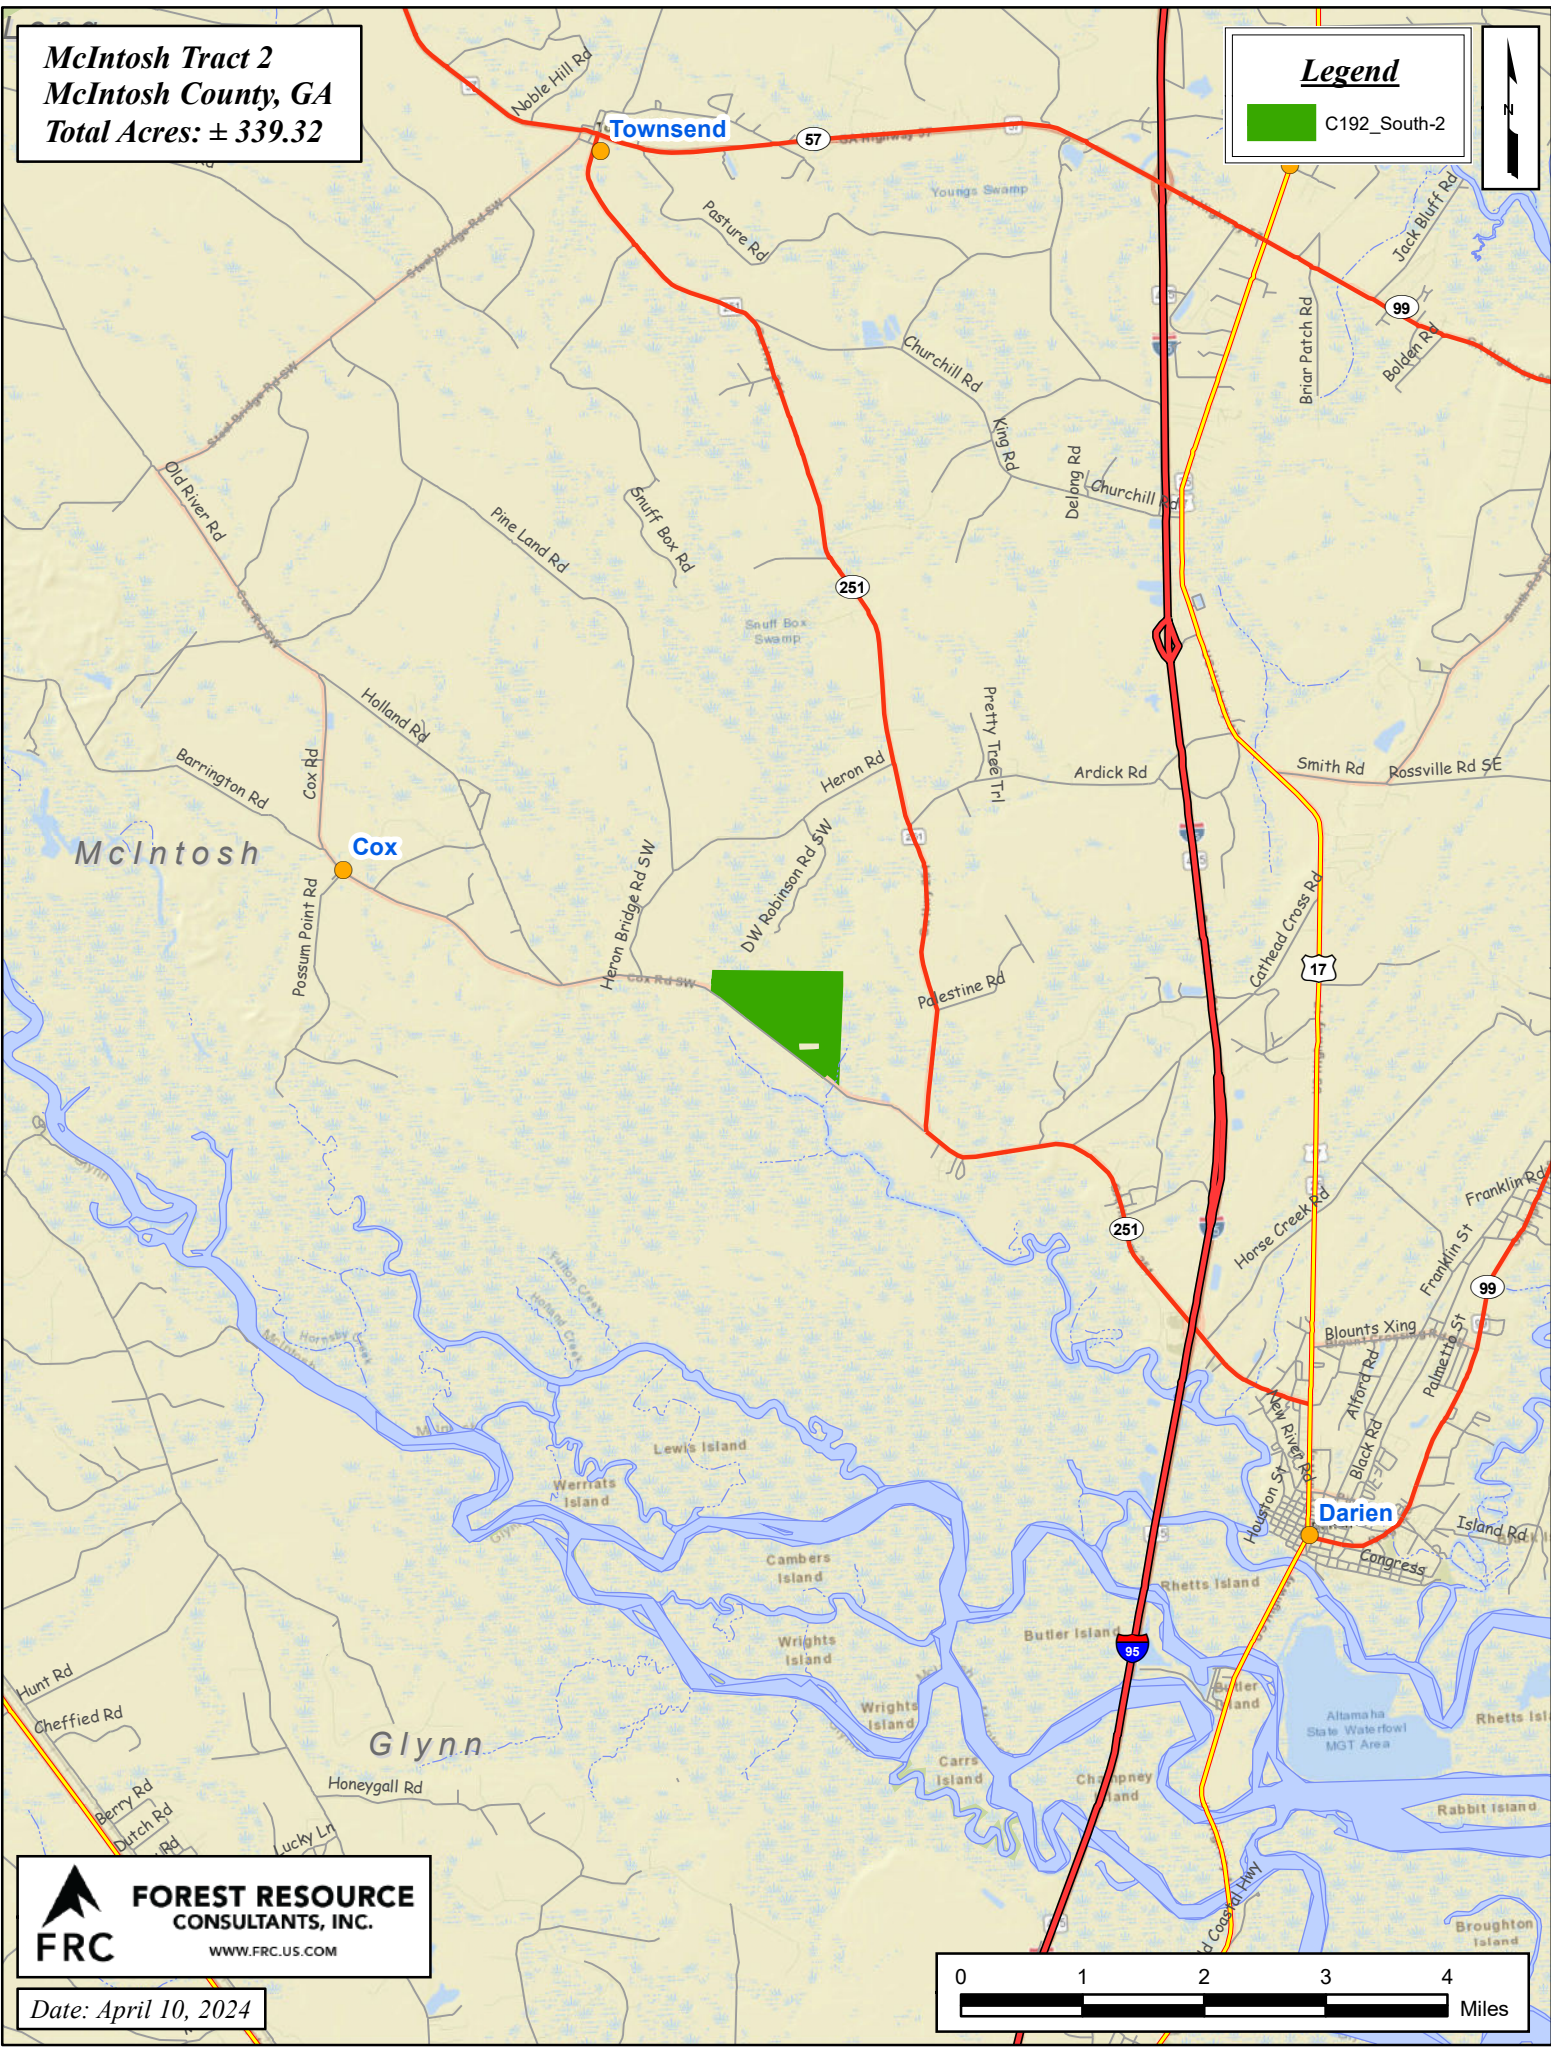

McIntosh Tract 2
McIntosh County, GA
Total Acres: ± 339.32

Legend

 C192_South-2

 **FOREST RESOURCE CONSULTANTS, INC.**
WWW.FRC.US.COM

Date: April 10, 2024